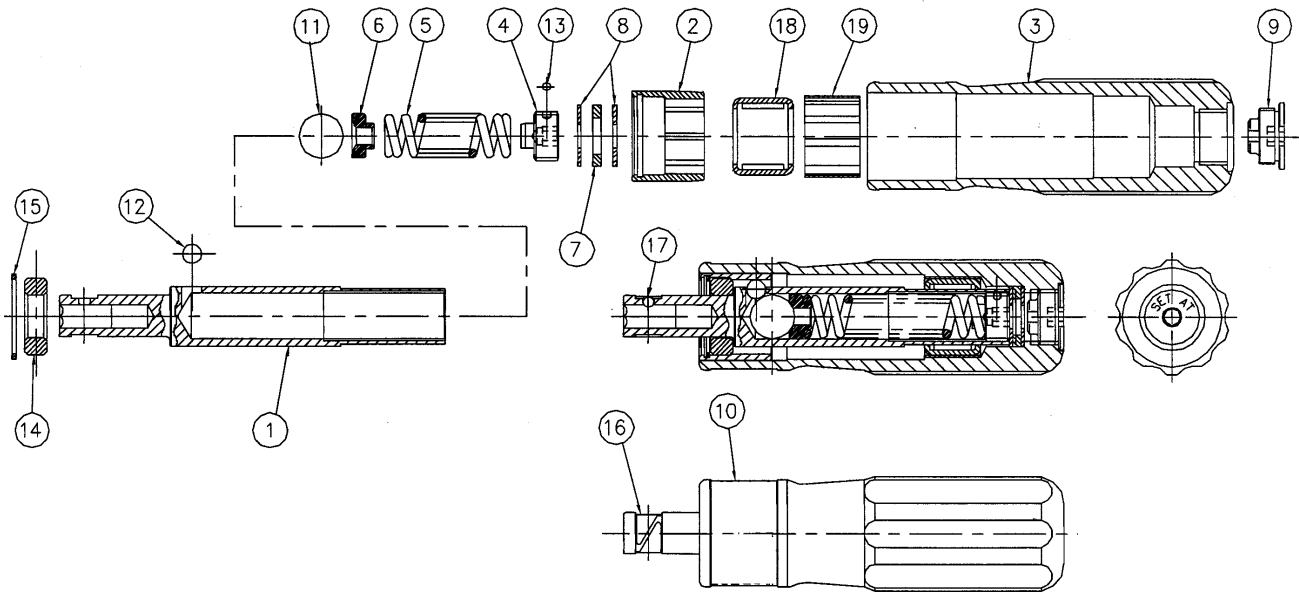

TLS (Standard - 1/4 Female Hex Drive)

Ref#	Part#	Qty	Description
1	20-B49350	1	Spring Housing F/Hex
2	20-A84900	1	Cam Ring - 6 Lobe
3	20-B15220	1	Handle
4	20-A36690	1	Adjusting Screw
5	20-A58270	1	Main Spring
6	20-A33230	1	Spring Thrust pad
7	20-A26490	1	Thrust Washer - Nylatron
8	20-A10662	2	Thrust Washer
9	20-A87970	1	End Cap - Moulded
10	20-B94664	1	Tool Label
11	20-P10630	1	Steel Ball 1/2" Dia
12	20-P10580	3	Steel Ball 7/32" Dia
13	20-P10590	1	Nylon Ball 3/32" Dia
14	20-A51040	1	Radial Bearing
15	20-P10020	1	Retaining ring
16	20-A56640	1	Spring Clip
17	20-P10650	1	Steel Ball 1/8" Dia