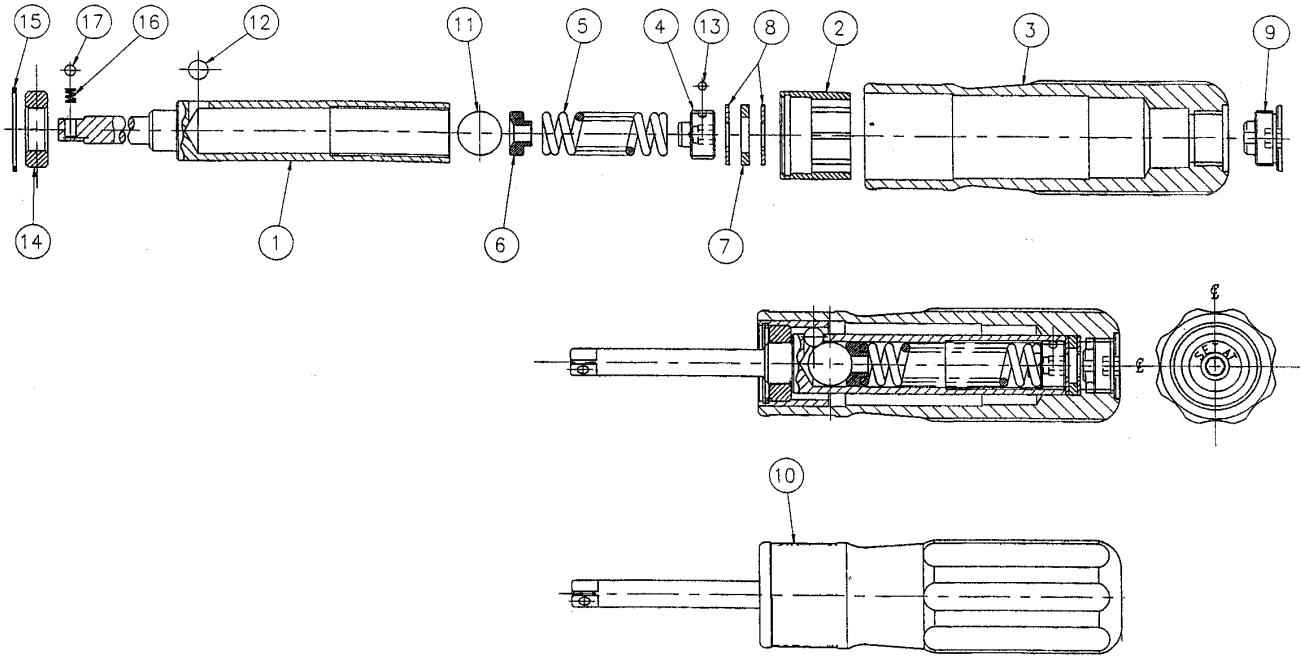

## TLS (Standard - 1/4 Male Sq. Drive)

Ref#	Part#	Qty	Description
1	20-A10600	1	Spring Housing Sq. Drive
2	20-A84900	1	Cam Ring - 6 Lobe
3	20-B15220	1	Handle
4	20-A36690	1	Adjusting Screw
5	20-A58270	1	Main Spring
6	20-A33230	1	Spring Thrust pad
7	20-A26490	1	Thrust Washer - Nylatron
8	20-A10662	2	Thrust Washer
9	20-A87970	1	End Cap - Moulded
10	20-B94664	1	Tool Label
11	20-P10630	1	Steel Ball 1/2" Dia
12	20-P10580	3	Steel Ball 7/32" Dia
13	20-P10590	1	Nylon Ball 3/32" Dia
14	20-A51040	1	Radial Bearing
15	20-P10020	1	Retaining ring
16	20-A10031	1	Ball Catch Spring
17	20-P10650	1	Steel Ball 1/8" Dia