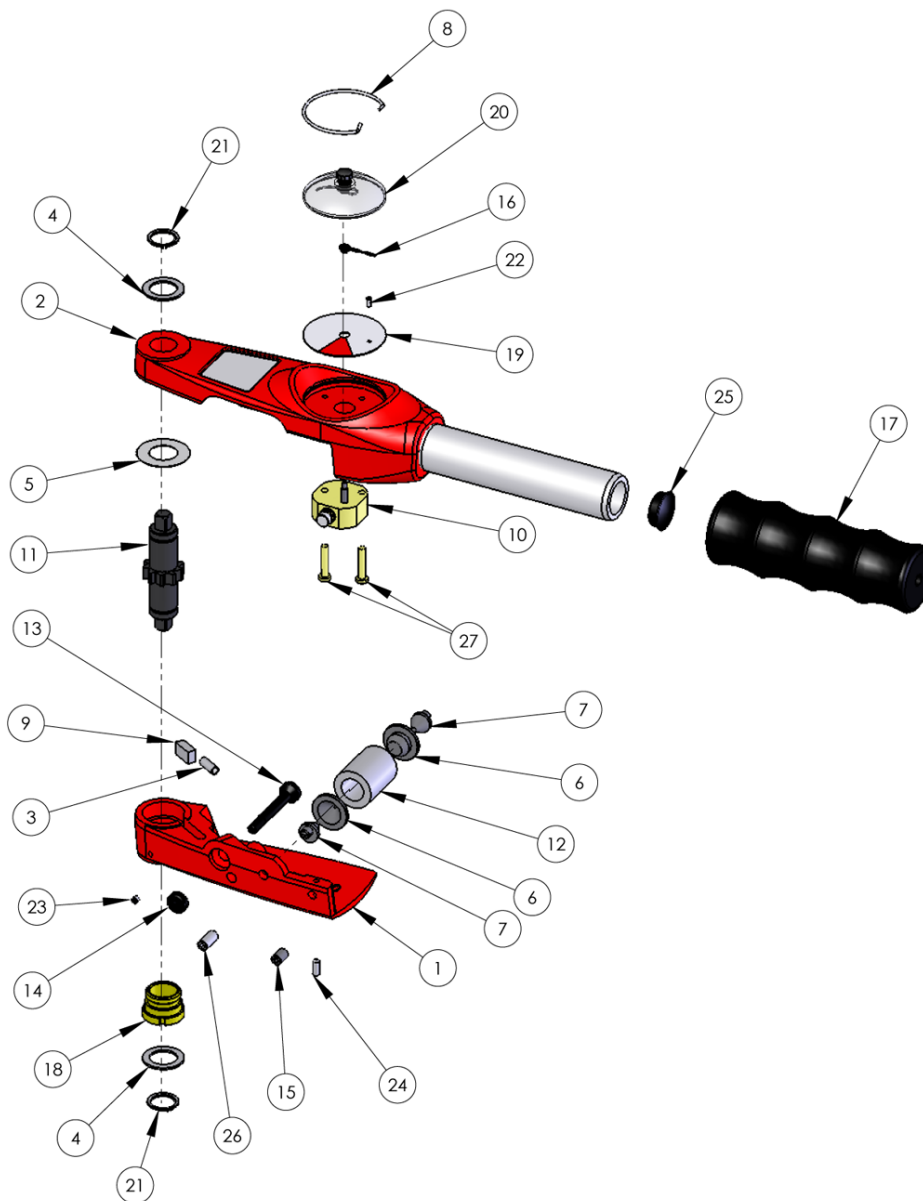

# ADS Dial Wrenches Parts List

# ADS Dial Wrenches Parts List

Item No.	Part Number	Description	ADS/Qty	Comments
1	20-D10000	ADS - Body Lower Half	1	
2	20-10010	ADS-Body Top Half	1	Includes handle
3	20-A10050	Pawl Spring-Ads	1	
4	20-10060	Retaining Ring Washer-ADS	2	
5	20-A10074	Face Shim-ADS	1	
6	20-A10110	Spring Plate-ADS	2	
7	20-10120	Sprig Pivot	2	
8	20-A10150	Window Circlip	1	
9	20-A11980	Pawl-ads	1	
10	20-A12681	Rack & Pinion ASSY	1	ADS 4
	20-A12682	Rack & Pinion ASSY	1	ADS 40 & 40F
	20-A12686	Rack & Pinion ASSY	1	ADS 8 & 12
11	20-A13010	ADS-SQ.DR ASSY 1/4in"	1	ADS 4, 8 & 12D
	20-A13020	ADS-SQ.DR ASSY 3/8 in"	1	ADS 12A, 25, 25F,40 & 40F
12	20-A14040	Main Spring-ADS 4	1	
	20-54160	Main Spring-ADS 8	1	
	20-A10101	Main Spring-ADS 12	1	ADS 12A & 12D
	20-A10102	Main Spring-ADS 25	1	ADS 25 & 25F
	20-A10104	Main Spring-ADS 40	1	ADS 40 & 40F
13	20-A16640	Tie Bolt-ADS	1	
14	20-A16650	The Bolt Nut-ADS	1	
15	20-A19350	Adjusting Screw-ADS	1	
16	20-A66431	Hand Assembly-ADS	1	
17	20-A84630	Hand Grip	1	
18	20-A94080	ADS Asjustable Bush	1	
19	20-B65390	Dial-ADS 4	1	
	20-B65410	Dial-ADS 8	1	
	20-B65420	Dial-ADS 12	1	
	20-B65440	Dial-ADS 25	1	
	20-B65460	Dial-ADS 25F	1	
	20-B65480	Dial-ADS 40	1	
	20-B64900	Dial-ADS 40F	1	
20	20-B66420	Window ASSY- ADS	1	
21	20-P10670	Retaining Ring	2	
22	20-P13640	Rivet	1	
23	20-P14580	SKT Sets SCR CUP-M3x 3-N	1	
24	20-P18610	ISO 4029-M3x 8-N	1	
25	20-P21090	Plastic Plug- DIA. 15.9mm	1	
26	20-P23060	SKT Sets SCR CUP-M5x12	1	
27	20-P24520	Pozi, Pan Head- M3x16	2	