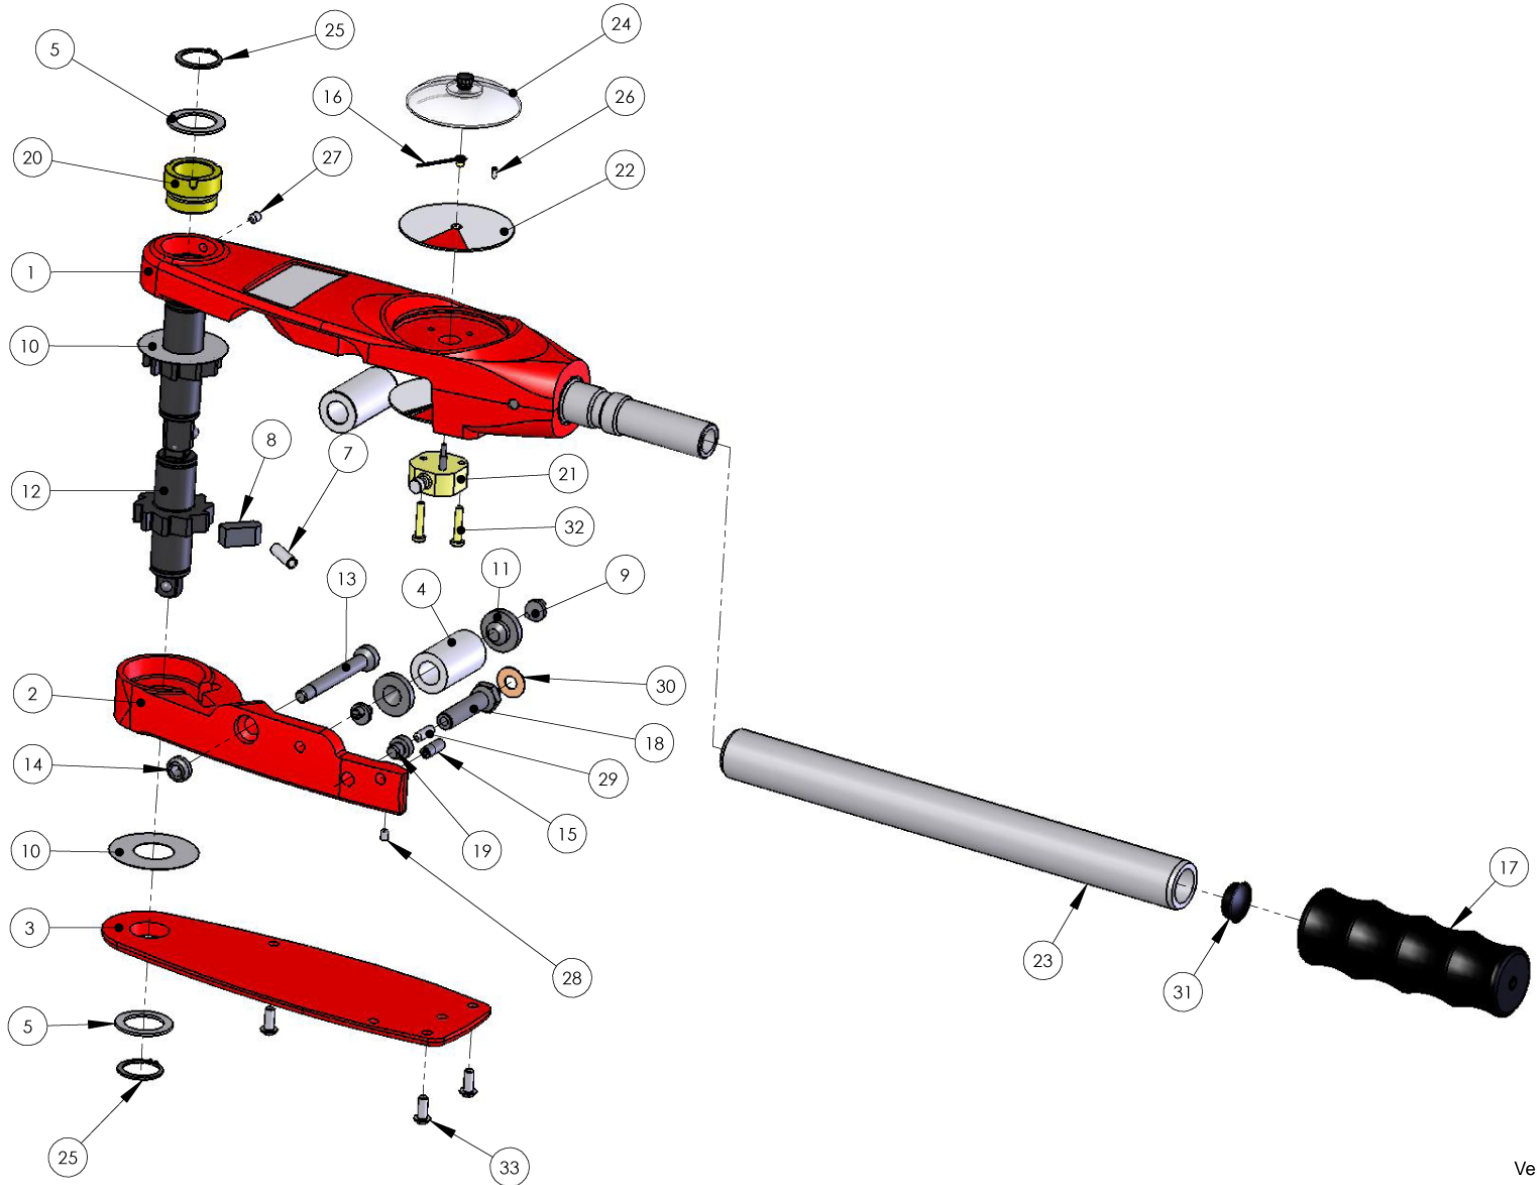

BDS Dial Wrenches Parts List

BDS Dial Wrenches Parts List

Item No.	Part Number	Description	Spare Parts List/Qty	Comments	Item No.	Part Number	Description	Spare Parts List/Qty
1	20-D17760	Body Top Half - BDS	1					
2	20-D17770	Body Lower Half-BDS	1		39	20-Standard	Dial-BDS 160	1
3	20-B17780	Cover Plate-BDS	1		40	20-A21600	Main Spring-BDS 160	1
4	20-A10402S	Main Spring-BDS 80	1		41	20-Minus 6%	Dial-BDS 160	1
	20-A21600	Main Spring-BDS 160	1		42	20-A10401S	Main Spring-BDS 200	1
	20-A10401	Main Spring-BDS 200	1		43	20-Standard	Dial-BDS 200	1
5	20-A10410	Retaining Ring Washer-BDS	2		44	20-A10401M	Main Spring-BDS 200	1
6	20-A10460	Window Circlip	1		45	20-Minus 6%	Dial-BDS 200	1
7	20-A17150	Pawl Spring-BDS	1					
8	20-A17160	Pawl	1					
9	20-A10120	Spring Pivot	2					
10	20-A10374	Face Shim-BDS	2					
11	20-A10420	Spring Plate-BDS	2					
12	20-A13030	3/8in.SQ.DR. Spindle Assy	1					
	20-A13040	1/2in.SQ.DR. Spindle Assy	1					
13	20-A16660	Tie Bolt-BDS	1					
14	20-A16670	Tie Bolt Nut-BDS	1					
15	20-A19360	Adjusting Screw-BDS	1					
16	20-A66432	Hand Assy	1					
17	20-A84630	Adjusting Screw-BDS	1					
18	20-A89640	Stop Body-BDS	1					
19	20-A89650	Stop Pad-BDS	1					
20	20-A94890	BDS Adjustable Bush	1					
21	20-B60462	Rack & Pinion	1					
22	20-B64930	Dial-BDS 80	1					
	20-B65520	Dial-BDS 160	1					
	20-B64910	Dial-BDS 200	1					
23	20-B65071	Handle-BDS 160/200	1	LENGTH=308/310mm				
	20-B65072	Handle-BDS	1	LENGTH=233/235mm				
	20-B65073	Handle-BDS 200 Short	1	LENGTH=3172/178mm				
	20-B65074	Handle-BDS 80 Short	1	LENGTH=119/123mm				
24	20-B66450	Window Assy-BDS	1					
25	20-P10690	Retaining Ring	2					
26	20-P13640	Rivet	1					
27	20-P14730	SKT Sets SCR-M4x5-N	1					
28	20-P15770	SKT Sets SCR-M3x5-N	1	Cone Point				
29	20-P18860	SKT Sets SCR-Mx12-N	1	Tuf Coated FL.PT				
30	20-P21040	Shakerproof Washer	1					
31	20-P21090	Plastic Plug-DIA. 15.9mm	1					
32	20-P24520	Pozi,Pan Head-M3x16	2					
33	20-P26290	Button Head SKT SCR-M4x10	3					
34	20-A13040	BDS-1/2in.SQ.DR.Spindle Assy	1					
35	20-B65071	Handle-BDS (Non Signal)	1					
36	20-A10402M	Main Spring-BDS 80	1					
37	20-Minus 6%	Dial-BDS 8- Dial Wrench	1					
38	20-A21600	Main Spring-BDS 160	1					