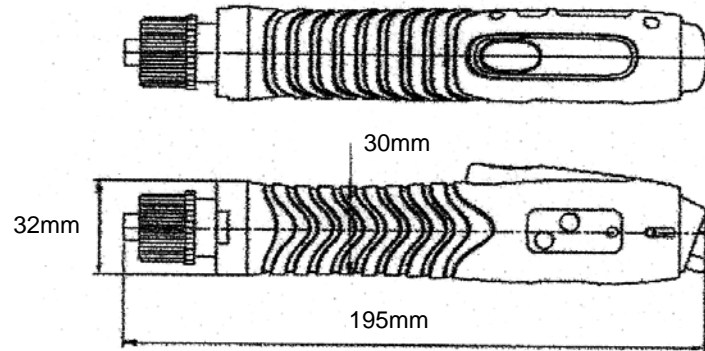

# BF-Series Drawing

June 9, 2011

BF035 & BF045 models

BF080 & BF120 models

**Contact**

**Mountz Inc.**

Phone: 408.292.2214

Fax: 408.292.2733