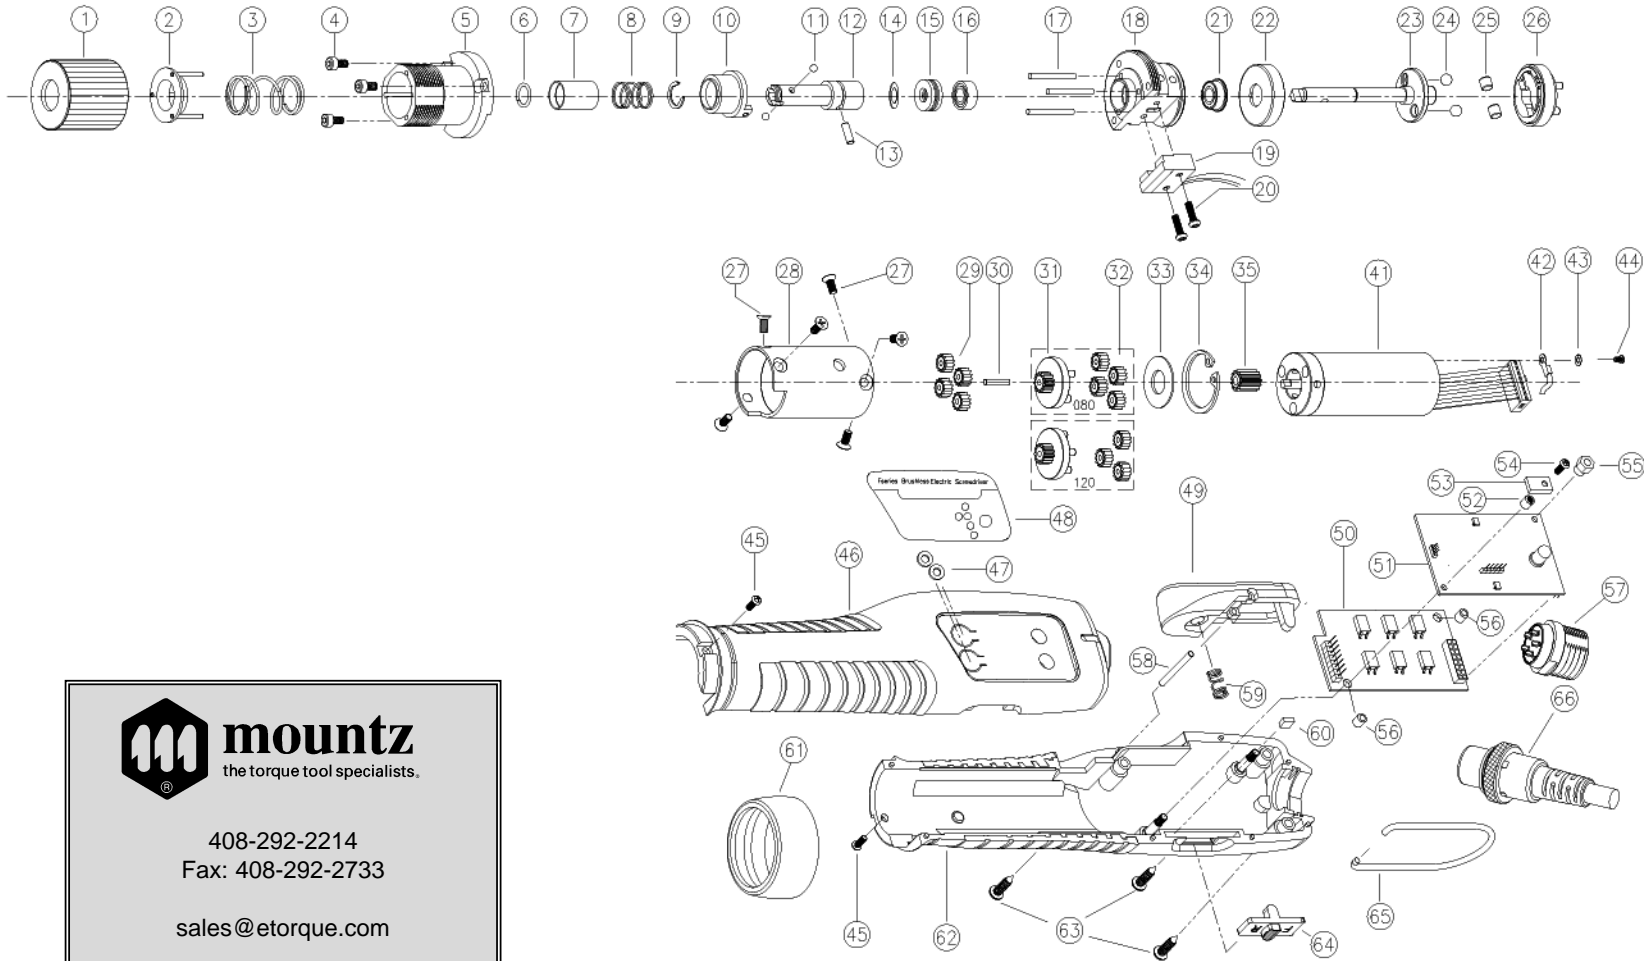

BF080 ESD Brushless Driver (1/4 F/Hex)

Version 1.1

408-292-2214
Fax: 408-292-2733

sales@etorque.com

www.mountztorque.com

BF080 ESD Brushless Driver (1/4 F/Hex)

Version 1.1

No.	Part Number	Description	Qty.	No.	Part Number	Description	Qty.
1	14-PFE1801	Adjuster	1	35	14-PFE1235	Pinion Gear	1
2	14-PFE1132	Torque Spring Holder Assy	1	41	14-PFF4005A	Motor Set	1
3	14-PFE1815	Torque Spring (Silver)	1	42	14-QFE0325	Earth Wire (EF, F)	1
	14-PFE1817	Torque Spring (Bronze)	1	43	14-PSW2801	Washer (Spring, M2.3)	1
4	14-PSW2201	Wrench Bolt (M, Hex, M2.5x5L)	3	44	14-PSW2100	Screw (M, Philips, M1.6x3L)	1
5	14-PFE1131	Top Cover Assy	1	45	14-PSW2202	Screw (M, Philips, M2.6x5L)	1
6	14-PFE1973	Bit Socket Ring	1	46	14-PFF1120A	Upper Housing Assy	1
7	14-PFE1410	Bit Collar	1	47	14-QFF0426	Button Label	2
8	14-PFE1964	Collar Spring	1	48	14-QFF0406	Window Label	1
9	14-PFE1955	C-Ring (5103-31)	1	49	14-PFF1115A	Lever Assy	1
10	14-PFF1123	Sleeve Assy	1	50	14-PFFZ537A	AMP Assy	1
11	14-PAL1927	Steel Ball (1.5)	1	51	14-PFFZ538A	Control Assy	1
12	14-PFE1421	Bit Socket A	1	52	14-PFF1824A	Nut	1
13	14-PFE1413	Holder Pin	1	53	14-PFF1719	Connector Lock	1
14	14-PFE1946	Bemd Wasjer	1	54	14-PSW2207	Screw	1
15	14-PFE1920	Thrust Bearing (F5 - 11)	1	55	14-PFF1824	Nut	1
16	14-PFE1907	Ball Bearing (MR105)	1	56	14-PFF1842	PCB Support	2
17	14-PFE1327	Needle Pin	3	57	14-PELZ301	6Pin Connector N	1
18	14-PFE1118	Bearing Cover Assy (Lever)	1	58	14-PAL1840	Lever Pin	1
19	14-PFFZ511	Sensor Assy (Lever)	1	59	14-PFE1841	Lever Spring	1
20	14-PSW2211	Screw (M, Philips, M2.3x8L)	2	60	14-PFF1830	Switch Lock	1
21	14-PFE1908	Ball Bearing (MF105)	1	61	14-PFF1802	Housing Nut	1
22	14-PFE1319	Slide Ring	1	62	14-PFF1828A	Lower Housing	1
23	14-PFE1302	Shaft (Lever)	1	63	14-PSW2602	Screw (T, Torx, 2.6x10L)	3
24	14-PAL1932	Steel Ball (4)	2	64	14-PFF1130	Switch Cover Assy	1
25	14-PFE1910	Roller	2	65	14-PAL1803	Hook	1
26	14-PFE1105	Clutch Assy	1	66	14-PELZ932	Cable 6Pin (3M, Standard)	1
27	14-PSW2207	Screw (M, Philips, M2.6x6L)	6				
28	14-PFE1201	Gear Case	1				
29	14-PFE1211	2nd Idle Gear	3				
30	14-PFE1915	Center Pin	1				
31	14-PFE1102	1st Gear Holder Assy	3				
32	14-PFE1216	1st Idle Gear	3				
33	14-PFE1947	Washer	1				
34	14-PFE1903	Snap Ring (R21)	1				