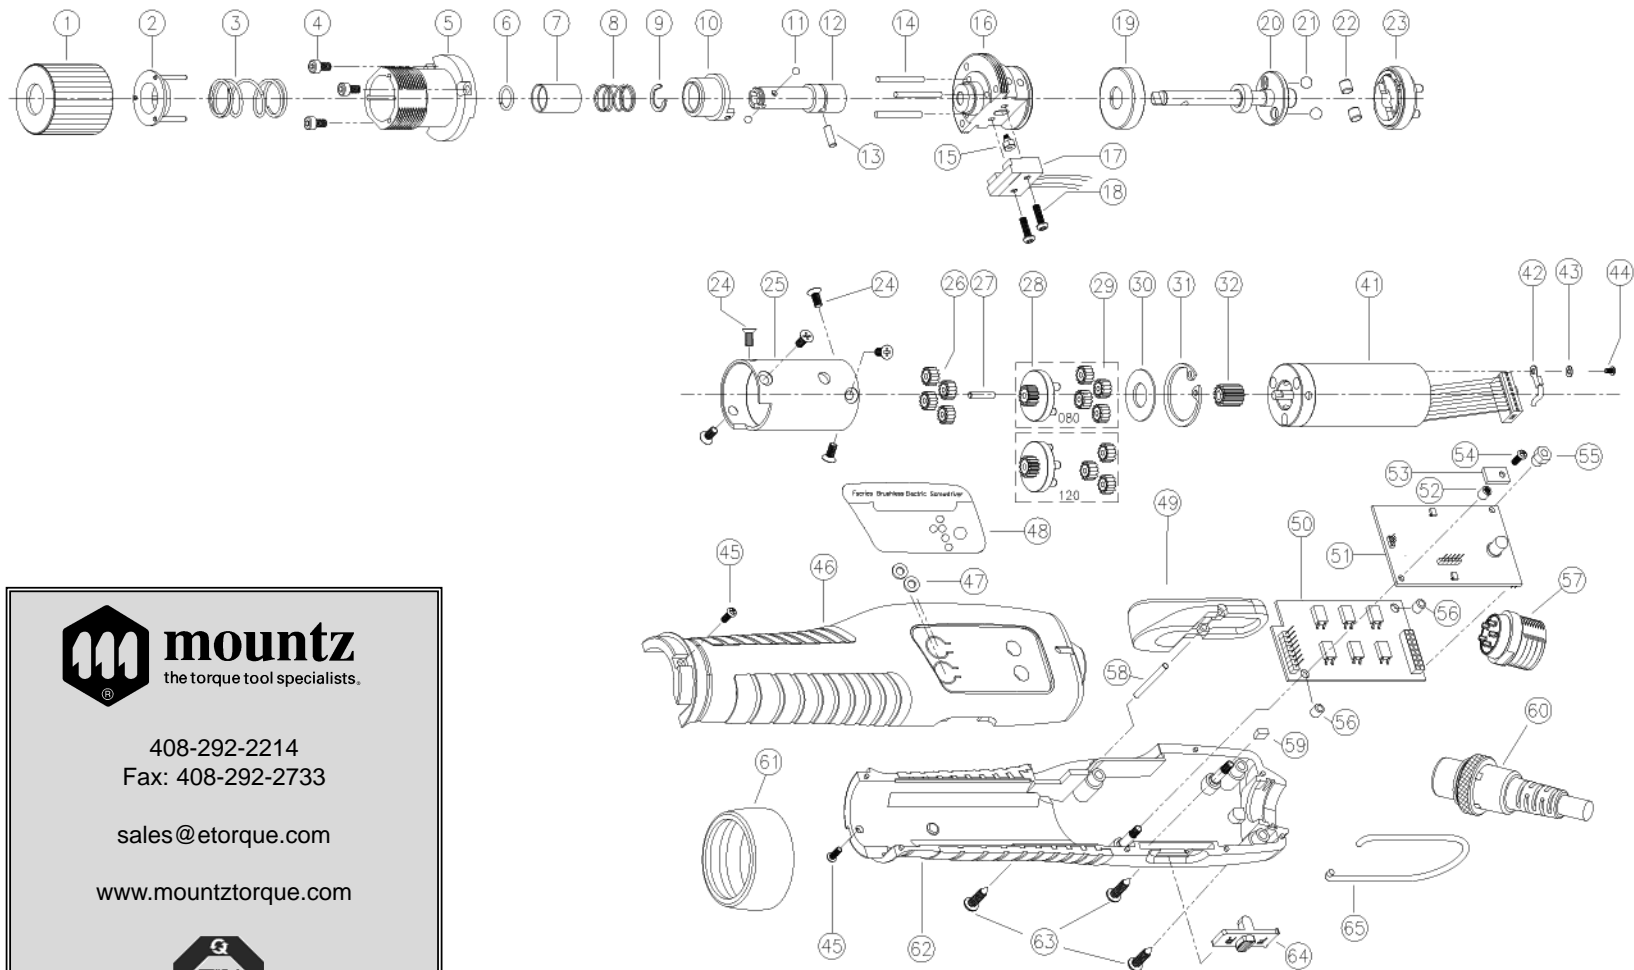

BF080P ESD Brushless Driver (1/4 F/Hex)

Version 1.1

408-292-2214
Fax: 408-292-2733

sales@etorque.com

www.mountztorque.com

BF080P ESD Brushless Driver (1/4 F/Hex)

Version 1.1

No.	Part Number	Description	Qty.	No.	Part Number	Description	Qty.
1	14-PFE1801	Adjuster	1	32	14-PFE1235	Pinion Gear	1
2	14-PFE1132	Torque Spring Holder Assy	1	41	14-PFF4005A	Motor Set	1
3	14-PFE1815	Torque Spring (Silver)	1	42	14-QFE0325	Earth Wire (EF, F)	1
	14-PFE1817	Torque Spring (Bronze)	1	43	14-PSW2801	Washer (Spring, M2.3)	1
4	14-PSW2201	Wrench Bolt (M, Hex, M2.5x5L)	3	44	14-PSW2100	Screw (M, Philips, M1.6x3L)	1
5	14-PFE1131	Top Cover Assy	1	45	14-PSW2202	Screw (M, Philips, M2.6x5L)	1
6	14-PFE1973	Bit Socket Ring	1	46	14-PFF1120A	Upper Housing Assy	1
7	14-PFE1410	Bit Collar	1	47	14-QFF0426	Button Label	2
8	14-PFE1964	Collar Spring	1	48	14-QFF0406	Window Label	1
9	14-PFE1955	C-Ring (5103-31)	1	49	14-PFF1819A	Attachment	1
10	14-PFF1123	Sleeve Assy	1	50	14-PFFZ537A	AMP ASSY	1
11	14-PAL1927	Steel Ball (1.5)	1	51	14-PFFZ538A	Control Assy	1
12	14-PFE1421	Bit Socket A	1	52	14-PFF1824A	Nut	1
13	14-PFE1413	Holder Pin	1	53	14-PFF1719	Connector Lock	1
14	14-PFE1327	Needle Pin	3	54	14-PSW2207	Screw	1
15	14-PFE1113	Magnet Holder Assy	1	55	14-PFF1824	Nut	1
16	14-PFE1119	Bearing Cover Assy (Push)	1	56	14-PFF1842A	PCB Support	2
17	14-PFFZ512	Sensor Assy (Push)	1	57	14-PELZ301	5Pin Connector N	1
18	14-PSW2211	Screw (M, Philips, M2.3x8L)	2	58	14-PAL1840	Lever Pin	1
19	14-PFE1319	Slide Ring	1	59	14-PFF1830	Switch Lock	1
20	14-PFE1114	Push Shaft Assy	1	60	14-PELZ905	Cable 5Pin	1
21	14-PAL1932	Steel Ball (4)	2	61	14-PFF1802	Housing Nut	1
22	14-PFE1910	Roller	2	62	14-PFF1828A	Lower Housing	1
23	14-PFE1105	Clutch Assy	1	63	14-PSW2602	Screw (T, Torx, 2.6x10L)	3
24	14-PSW2207	Screw (M, Philips, M2.6x6L)	6	64	14-PFF1130	Switch Cover Assy	1
25	14-PFE1201	Gear Case	1	65	14-PAL1803	Hook	1
26	14-PFE1211	2nd Idle Gear	4				
27	14-PFE1915	Center Pin	1				
28	14-PFE1102	1st Gear Holder Assy	1				
29	14-PFE1216	1st Idle Gear	1				
30	14-PFE1947	Washer	1				
31	14-PFE1903	Snap Ring (R21)	1				