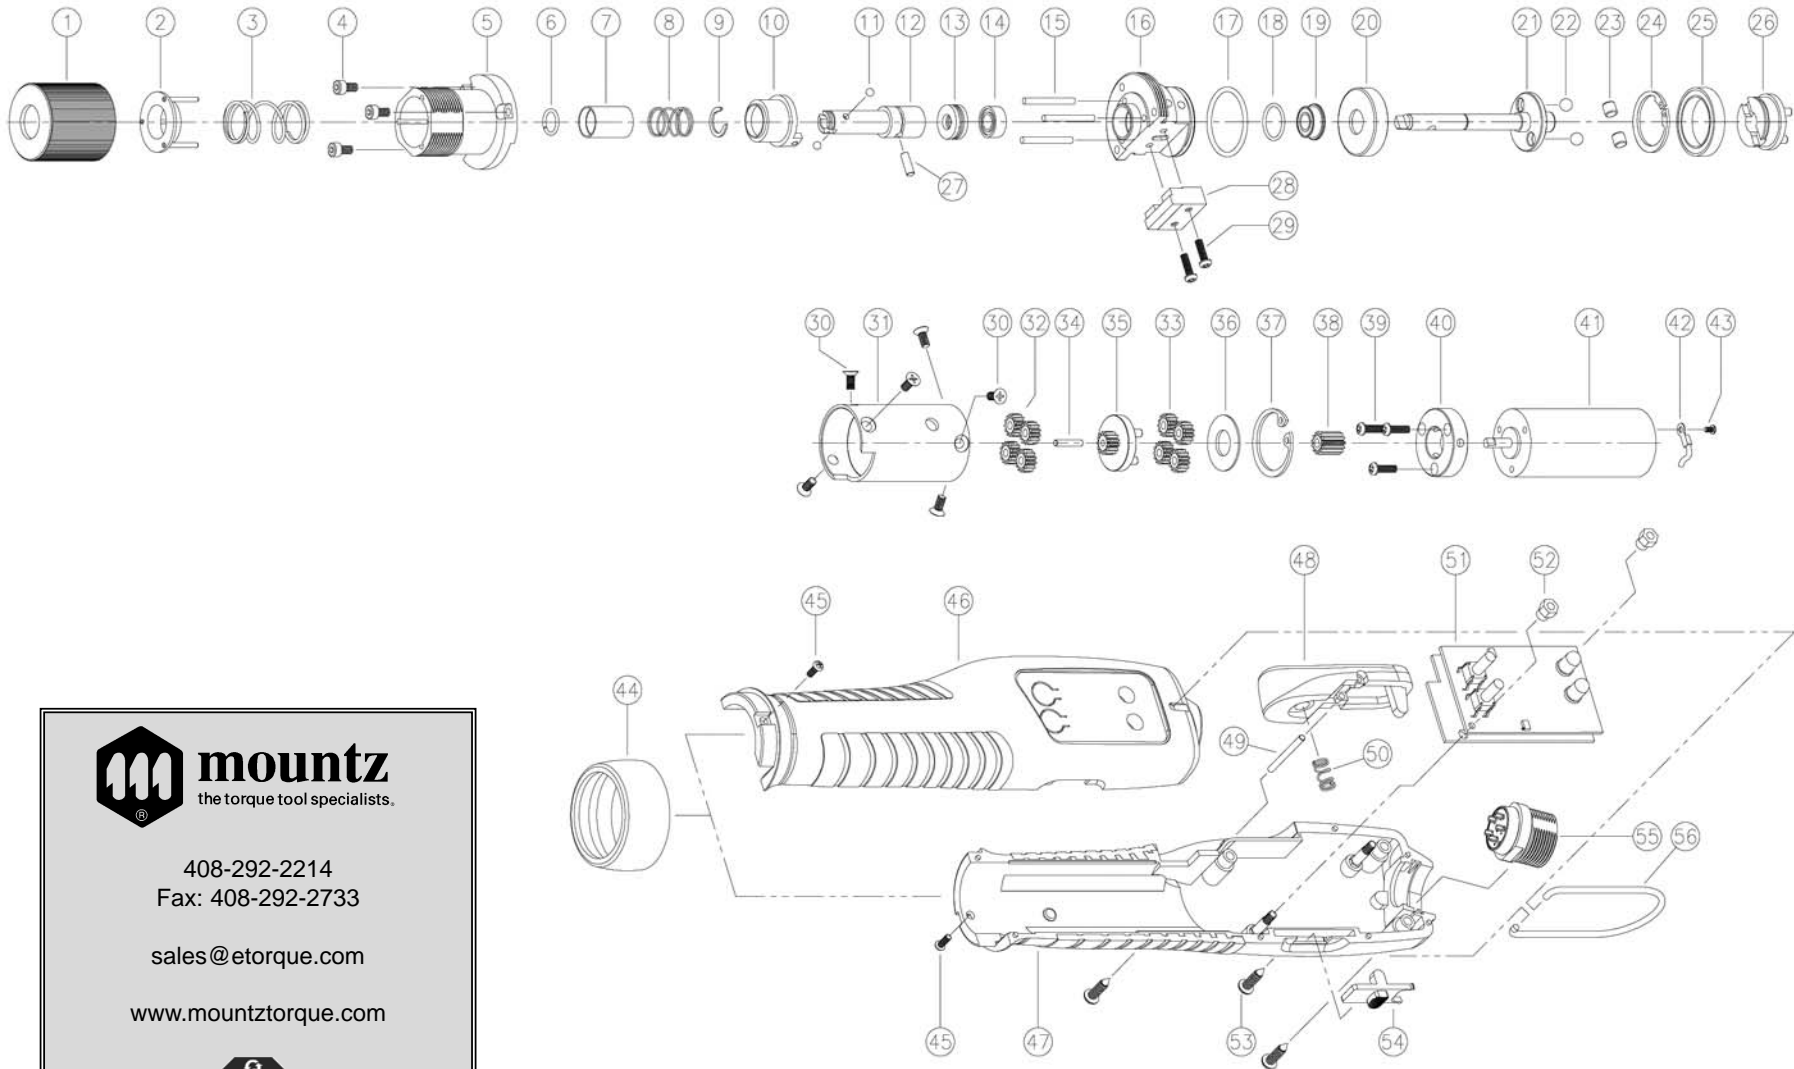

BF120 ESD Brushless Driver (1/4 F/Hex)

Version 1.1

408-292-2214
Fax: 408-292-2733

sales@etorque.com

www.mountztorque.com

BF120 ESD Brushless Driver (1/4 F/Hex)

Version 1.1

No.	Part Number	Description	Qty.	No.	Part Number	Description	Qty.
1	14-PFE1801	Adjuster	1	35	14-PFE1236	Pinion Gear	1
2	14-PFE1132	Torque Spring Holder Assy	1	41	14-PFF4005A	Motor Set	1
3	14-PFE1816	Torque Spring (Black)	1	42	14-QFE0325	Earth Wire (EF, F)	1
	14-PFE1817	Torque Spring (Bronze)	1	43	14-PSW2801	Washer (Spring, M2.3)	1
4	14-PSW2201	Wrench Bolt (M, Hex, M2.5x5L)	3	44	14-PSW2100	Screw (M, Philips, M1.6x3L)	1
5	14-PFE1131	Top Cover Assy	1	45	14-PSW2202	Screw (M, Philips, M2.6x5L)	1
6	14-PFE1973	Bit Socket Ring	1	46	14-PFF1120A	Upper Housing Assy	1
7	14-PFE1410	Bit Collar	1	47	14-QFF0426	Button Label	2
8	14-PFE1964	Collar Spring	1	48	14-QFF0406	Window Label	1
9	14-PFE1955	C-Ring (5103-31)	1	49	14-PFF1115A	Lever Assy	1
10	14-PFF1123	Sleeve Assy	1	50	14-PFFZ537A	AMP Assy	1
11	14-PAL1927	Steel Ball (1.5)	1	51	14-PFFZ538A	Control Assy	1
12	14-PFE1421	Bit Socket A	1	52	14-PFF1824A	Nut	1
13	14-PFE1413	Holder Pin	1	53	14-PFF1719	Connector Lock	1
14	14-PFE1946	Bemd Wasjer	1	54	14-PSW2207	Screw	1
15	14-PFE1920	Thrust Bearing (F5 - 11)	1	55	14-PFF1824	Nut	1
16	14-PFE1907	Ball Bearing (MR105)	1	56	14-PFF1842	PCB Support	2
17	14-PFE1327	Needle Pin	3	57	14-PELZ301	5Pin Connector N	1
18	14-PFE1118	Bearing Cover Assy (Lever)	1	58	14-PAL1840	Lever Pin	1
19	14-PFFZ511	Sensor Assy (Lever)	1	59	14-PFE1841	Lever Spring	1
20	14-PSW2211	Screw (M, Philips, M2.3x8L)	2	60	14-PFF1830	Switch Lock	1
21	14-PFE1908	Ball Bearing (MF105)	1	61	14-PFF1802	Housing Nut	1
22	14-PFE1319	Slide Ring	1	62	14-PFF1828A	Lower Housing	1
23	14-PFE1302	Shaft (Lever)	1	63	14-PSW2602	Screw (T, Torx, 2.6x10L)	3
24	14-PAL1932	Steel Ball (4)	2	64	14-PFF1130	Switch Cover Assy	1
25	14-PFE1910	Roller	2	65	14-PAL1803	Hook	1
26	14-PFE1106	Clutch Assy	1	66	14-PELZ905	Cable 5Pin (3M, Standard)	1
27	14-PSW2207	Screw (M, Philips, M2.6x6L)	6				
28	14-PFE1201	Gear Case	1				
29	14-PFE1212	2nd Idle Gear	3				
30	14-PFE1915	Center Pin	1				
31	14-PFE1103	1st Gear Holder Assy	3				
32	14-PFE1217	1st Idle Gear	3				
33	14-PFE1947	Washer	1				
34	14-PFE1903	Snap Ring (R21)	1