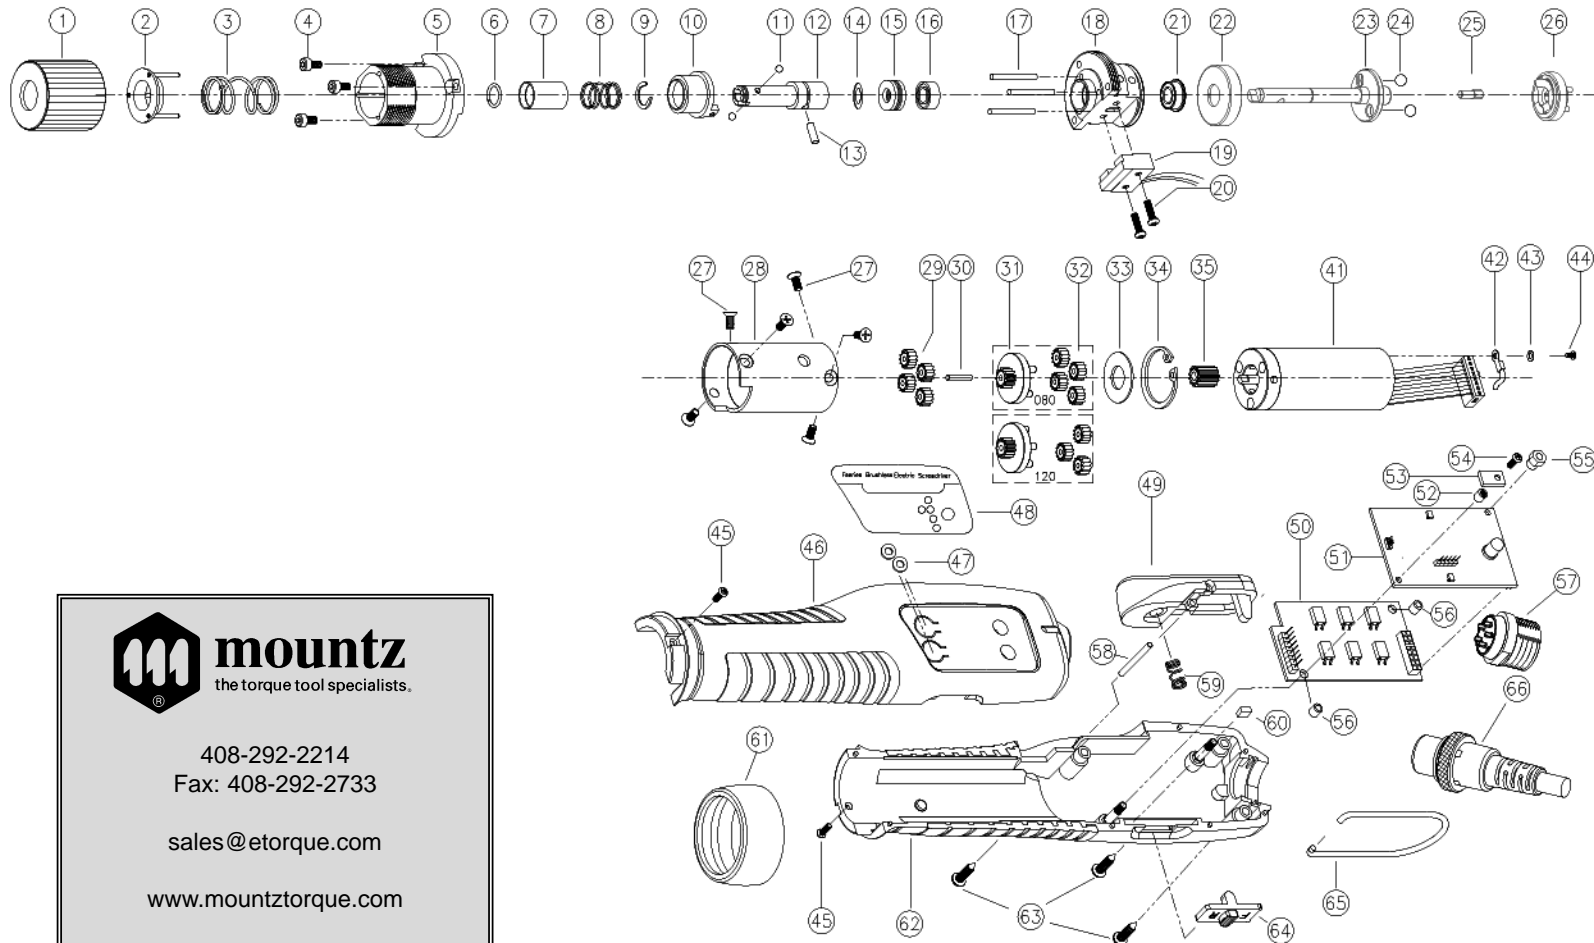

BFS120 ESD Brushless Driver (1/4 F/Hex)

Version 1.1

mountz
the torque tool specialists.

408-292-2214
Fax: 408-292-2733
sales@etorque.com
www.mountztorque.com

TUV
ISO 9001

BFS120 ESD Brushless Driver (1/4 F/Hex)

Version 1.1

No.	Part Number	Description	Qty.	No.	Part Number	Description	Qty.
1	14-PFE1801	Adjuster	1	32	14-PFE1217	1st Idle Gear	
2	14-PFE1132	Torque Spring Holder Assy	1	33	14-PFE1947	Washer	1
3	14-PFE1815	Torque Spring (Silver)	1	34	14-PFE1903	Snap Ring (R21)	1
	14-PFE1817	Torque Spring (Bronze)	1	35	14-PFE1236	Pinion Gear	1
	14-PFE1816	Torque Spring (Black)	1	41	14-PFF4005A	Motor Set	1
4	14-PSW2201	Wrench Bolt (M, Hex, M2.5x5L)	3	42	14-QFE0325	Earth Wire (EF, F)	1
5	14-PFE1131	Top Cover Assy	1	43	14-PSW2801	Washer (Spring, M2.3)	1
6	14-PFE1973	Bit Socket Ring	1	44	14-PSW2100	Screw (M, Philips, M1.6x3L)	1
7	14-PFE1410	Bit Collar	1	45	14-PSW2202	Screw (M, Philips, M2.6x5L)	1
8	14-PFE1964	Collar Spring	1	47	14-QFF0426	Button Label	2
9	14-PFE1955	C-Ring (5103-31)	1	48	14-QFF0406	Window Label	1
10	14-PFF1123	Sleeve Assy	1	49	14-PFF1115A	Lever Assy	1
11	14-PAL1927	Steel Ball (1.5)	1	50	14-PFFZ537A	AMP Assy	1
12	14-PFE1421	Bit Socket A	1	51	14-PFFZ538A	Control Assy	1
13	14-PFE1413	Holder Pin	1	52	14-PFF1824A	Nut	1
14	14-PFE1946	Bemd Wasjer	1	53	14-PFF1719	Connector Lock	1
15	14-PFE1920	Thrust Bearing (F5 - 11)	1	54	14-PSW2207	Screw	1
16	14-PFE1907	Ball Bearing (MR105)	1	55	14-PFF1824	Nut	1
17	14-PFE1327	Needle Pin	3	56	14-PFF1842	PCB Support	2
18	14-PFE1118	Bearing Cover Assy (Lever)	1	57	14-PELZ301	6Pin Connector N	1
19	14-PFFZ511	Sensor Assy (Lever)	1	58	14-PAL1840	Lever Pin	1
20	14-PSW2211	Screw (M, Philips, M2.3x8L)	2	59	14-PFE1841	Lever Spring	1
21	14-PFE1908	Ball Bearing (MF105)	1	60	14-PFF1830	Switch Lock	1
22	14-PFE1319	Slide Ring	1	61	14-PFF1802	Housing Nut	1
23	14-PFF1121	Shaft (Lever)	1	62	14-PFF1828A	Lower Housing	1
24	14-PAL1932	Steel Ball (4)	2	63	14-PSW2602	Screw (T, Torx, 2.6x10L)	3
25	14-PFF1918	Drawn Cup Roller Clutch	2	64	14-PFF1130	Switch Cover Assy	1
26	14-PFE1106	Clutch Assy	1	65	14-PAL1803	Hook	1
27	14-PSW2207	Screw (M, Philips, M2.6x6L)	6	66	14-PELZ932	Cable 6Pin (3M, Standard)	1
28	14-PFE1201	Gear Case	1				
29	14-PFE1212	2nd Idle Gear	3				
30	14-PFE1915	Center Pin	1				
31	14-PFE1103	1st Gear Holder Assy	3