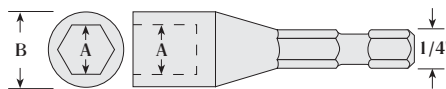

MAGNETIC

Hex Size "A"	Item #	Overall Length	Socket Body Diameter "B"
3/16"	128806	2"	5/16"
1/4"	120430	1 5/8"	7/16"
1/4"	120743	2 9/16"	7/16"
1/4"	121037	4"	7/16"
1/4"	120970	6"	7/16"
5/16"	120431	1 5/8"	1/2"
5/16"	120323	2 9/16"	1/2"
5/16"	128810	3"	1/2"
3/8"	126165	1 7/8"	9/16"
3/8"	120256	2 9/16"	9/16"
3/8"	128812	3"	9/16"
7/16"	120746	2 9/16"	5/8"
5mm	128807	2 9/16"	1/4"
6mm	120705	1 5/8"	1/4"
7mm	120708	1 5/8"	7/16"
8mm	120706	1 5/8"	1/2"
10mm	120707	1 7/8"	9/16"