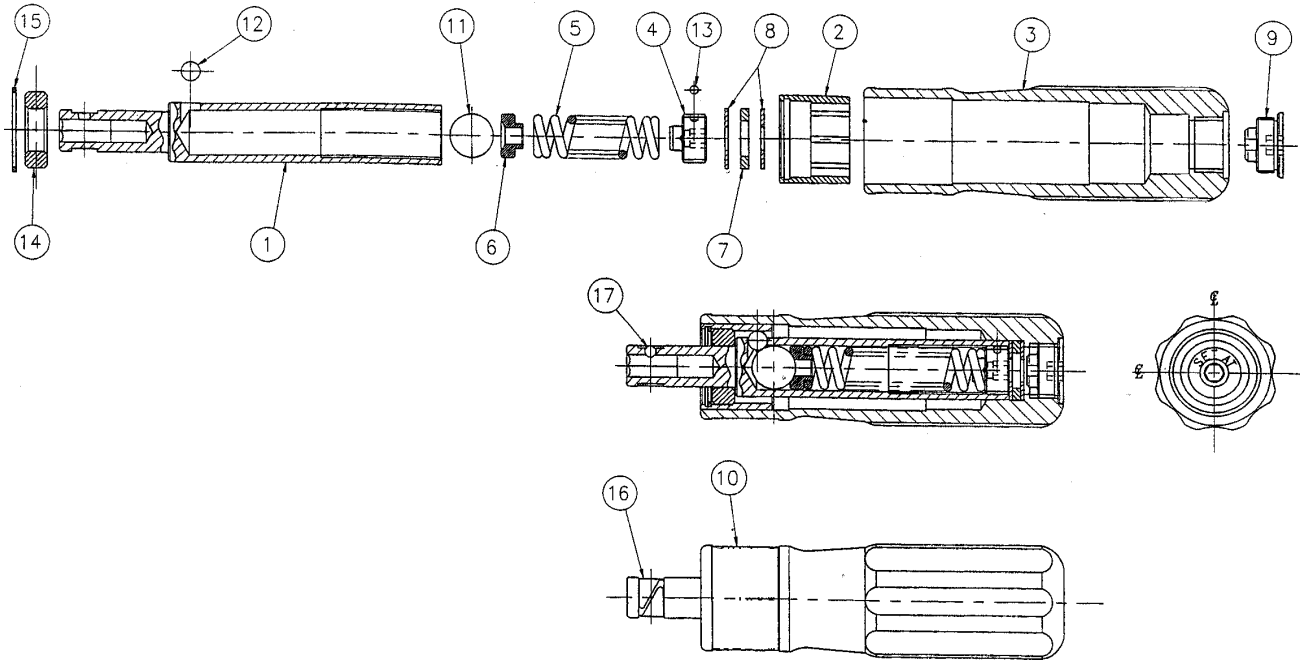

Clean Room (CRS00406FH) Screwdriver

Ref#	Part#	Qty	Description
1	20-B49351	1	Spring Housing - Clean Room
2	20-A84901	1	Cam Ring - Clean Room
3	20-B15228	1	Handle - Clean Room
4	20-A36690	1	Adjusting Screw
5	20-A58270	1	Main Spring
6	20-A33230	1	Spring Thrust pad
7	20-A26490	1	Thrust Washer - Nylatron
8	20-A10662	2	Thrust Washer
9	20-A87970	1	End Cap - Moulded
10	20-B94664	1	Tool Label
11	20-P10630	1	Steel Ball 1/2" Dia
12	20-P10580	3	Steel Ball 7/32" Dia
13	20-P10590	1	Nylon Ball 3/32" Dia
14	20-A51040	1	Radial Bearing
15	20-P10020	1	Retaining ring
16	20-A85640	1	Spring Clip - Clean Room
17	20-P10650	1	Steel Ball 1/8" Dia