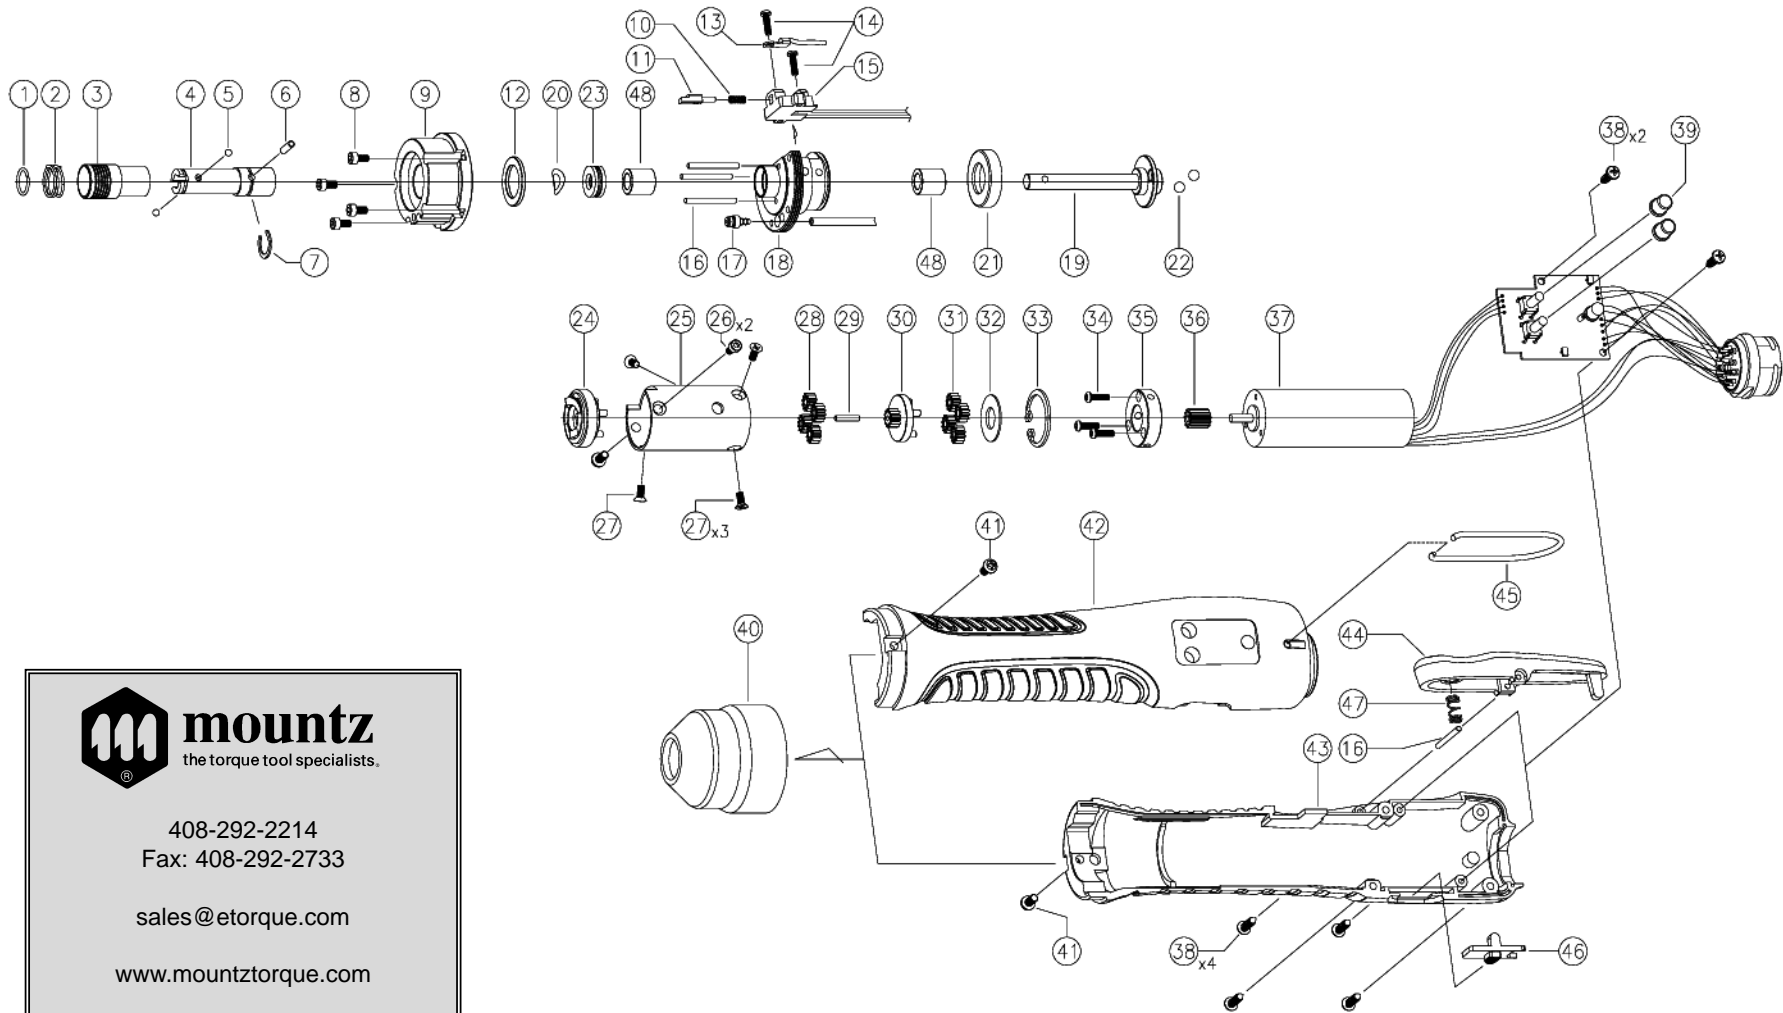

HD150-A Brushless Driver (1/4 F/Hex)

Version 1.0 (3/25/10)

 **mountz**
the torque tool specialists.

408-292-2214
Fax: 408-292-2733

sales@etorque.com
www.mountztorque.com

 **TUV**
ISO 9001

HD150-A Brushless Driver (1/4 F/Hex)

Version 1.0 (3/25/10)

No.	Part Number	Description	Qty.	No.	Part Number	Description	Qty.
1	14-PAL1973	Bit Socket Ring	1	35	14-PFF1839A	Mounting Flange	1
2	14-5000063	Collar spring	1	36	14-PFE1235	Pinion Gear	1
3	14-5000060	Collar A	1	37	14-3000084	HD Motor Ass'y (Lever)	1
4	14-PSK1401	Bit Socket (1/4 F/Hex)	1	38	14-PSW2602	Screw	6
5	14-PAL1928	Steel Ball	2	39	14-5000070	Button Cap	2
6	14-PAL1231	Gear Holder Pin	1	40	14-5000071	Housing nut for HD150	1
7	14-PSK1954	C-Ring	1	41	14-5000072	Screw	2
8	14-PSW2201	Wrench Bolt	4	42	14-5000073	HD Upper Housing	1
9	14-3000075	Cylinder Ass'y For HD150	1	43	14-5000074	HD Lower Housing	1
10	14-5000064	Limit Spring	1	44	14-3000085	HD Lever Ass'y	1
11	14-3000076	Slide Bar Ass'y	1	45	14-PAL1803	Hook	1
12	14-5000061	Needle Pin Support	1	46	14-PFF1130	Switch Lever Ass'y	1
13	14-5000065	Earth Wire (HD)	1	47	14-PFE1841	Lever Spring	1
14	14-PSW2211	Screw	2	48	14-5000077	Oilless Bearing	2
15	14-3000077	Sensor Assy (Lever)	1				
16	14-PSK1327	Needle Pin	4				
17	14-3000078	Cylinder Fitting Ass'y	1				
18	14-3000079	Bea. Cover Ass'y (Lever)	1				
19	14-5000066	Shaft (Lever)	1				
20	14-PAL1946	Bend Washer	1				
21	14-PFF1319	Slide Ring	1				
22	14-PAL1932	Steel Ball	2				
23	14-PSK1921	Thrust Bearing	1				
24	14-3000080	Clutch Ass'y for (HD, NF150)	1				
25	14-PFE1201A	Gear Case	1				
26	14-PSW2201	Wrench Bolt	2				
27	14-PSW2207	Screw	4				
28	14-5000067	2nd Idle Gear	4				
29	14-PFE1915	Center Pin	1				
30	14-PFE1102	1st Gear Holder Ass'y	1				
31	14-5000068	1st Idle Gear	4				
32	14-PFE1947	Washer	1				
33	14-PFE1903	Snap Ring	1				
34	14-5000068	Wrench Bolt	3				