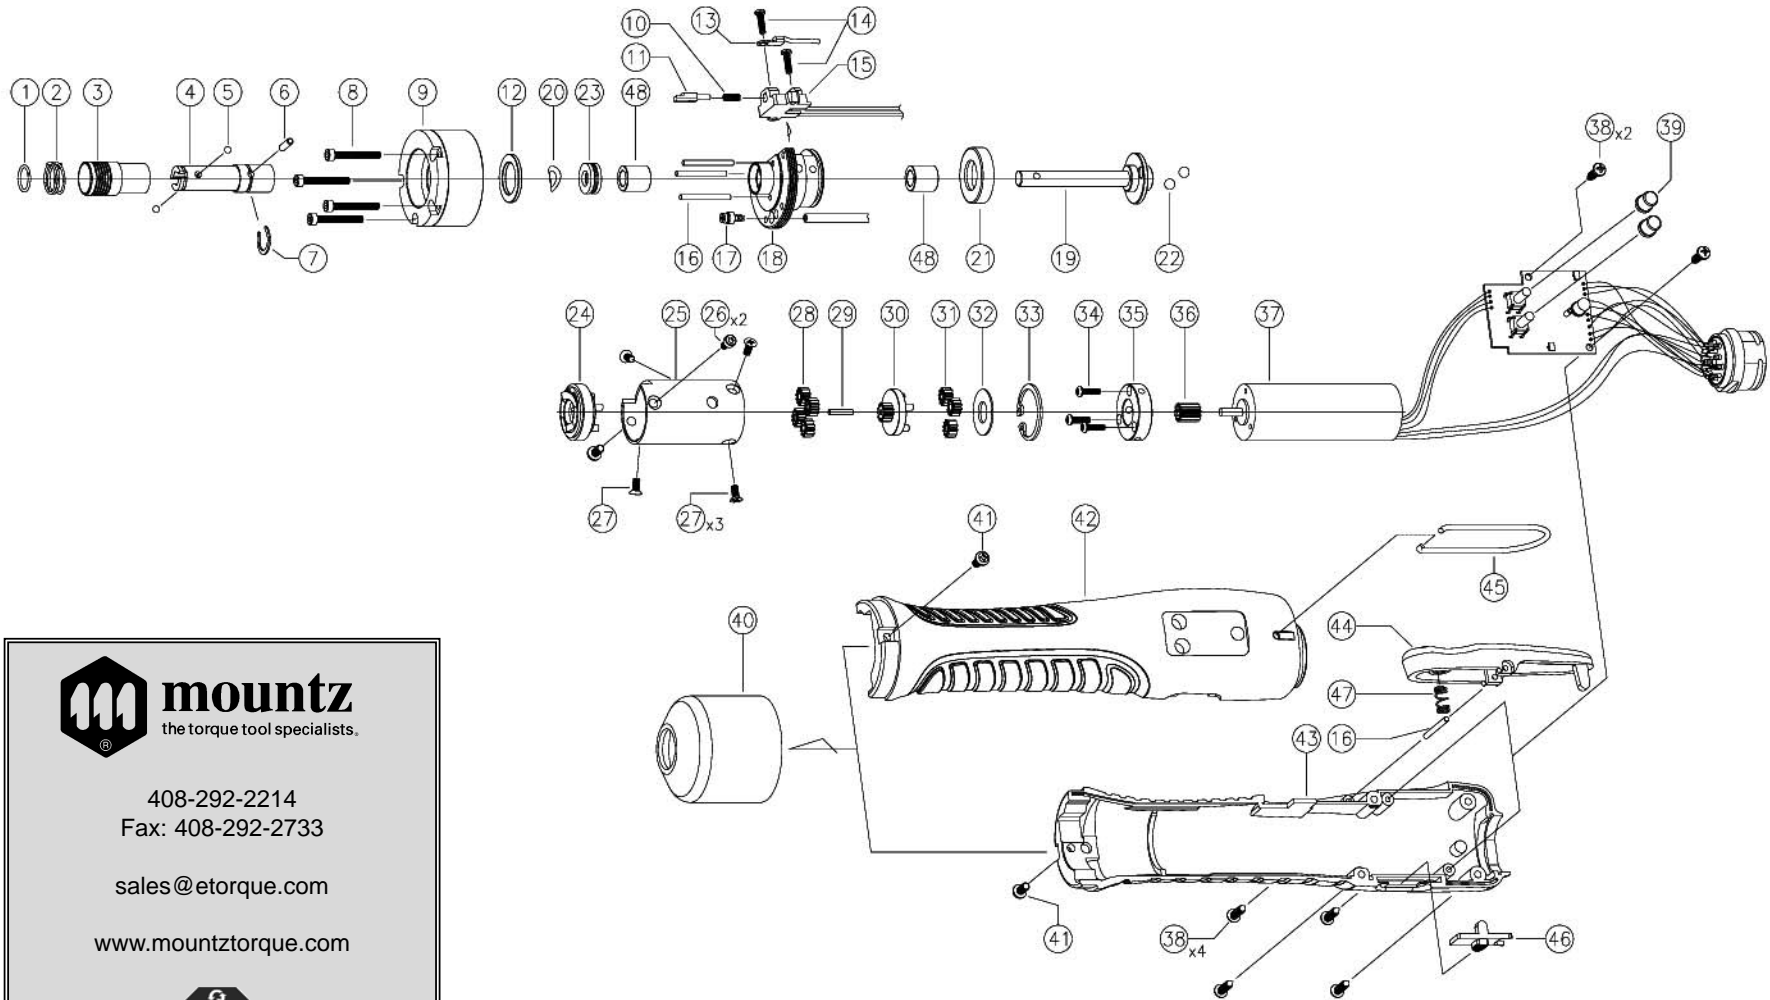

HD220-A Brushless Driver (1/4 F/Hex)

Version 1.0 (3/25/10)

mountz
the torque tool specialists.

408-292-2214
Fax: 408-292-2733

sales@etorque.com

www.mountztorque.com

ISO 9001

HD220-A Brushless Driver (1/4 F/Hex)

Version 1.0 (3/25/10)

No.	Part Number	Description	Qty.	No.	Part Number	Description	Qty.
1	14-PAL1973	Bit Socket Ring	1	35	14-PFF1839A	Mounting Flange	1
2	14-5000063	Collar spring	1	36	14-PFE1236	Pinion Gear	1
3	14-5000060	Collar A	1	37	14-3000084	HD Motor Ass'y (Lever)	1
4	14-PSK1401	Bit Socket (1/4 F/Hex)	1	38	14-PSW2602	Screw	6
5	14-PAL1928	Steel Ball	2	39	14-5000070	Button Cap	2
6	14-PAL1231	Gear Holder Pin	1	40	14-5000170	Housing nut for HD220	1
7	14-PSK1954	C-Ring	1	41	14-5000072	Screw	2
8	14-5000145	Wrench Bolt	4	42	14-5000073	HD Upper Housing	1
9	14-3000168	Cylinder Ass'y for HD220,450	1	43	14-5000074	HD Lower Housing	1
10	14-5000064	Limit Spring	1	44	14-3000085	HD Lever Ass'y	1
11	14-3000076	Slide Bar Ass'y	1	45	14-PAL1803	Hook	1
12	14-5000061	Needle Pin Support	1	46	14-PFF1130	Switch Lever Ass'y	1
13	14-5000065	Earth Wire (HD)	1	47	14-PFE1841	Lever Spring	1
14	14-PSW2211	Screw	2	48	14-5000077	Oilless Bearing	2
15	14-3000077	Sensor Assy (Lever)	1				
16	14-PSK1327	Needle Pin	4				
17	14-3000078	Cylinder Fitting Ass'y	1				
18	14-3000079	Bea. Cover Ass'y (Lever)	1				
19	14-5000066	Shaft (Lever)	1				
20	14-PAL1946	Bend Washer	1				
21	14-PFF1319	Slide Ring	1				
22	14-PAL1932	Steel Ball	2				
23	14-PSK1921	Thrust Bearing	1				
24	14-3000169	Clutch Ass'y for (HD220)	1				
25	14-PFE1201A	Gear Case	1				
26	14-PSW2201	Wrench Bolt	2				
27	14-PSW2207	Screw	4				
28	14-PFE1212	2nd Idle Gear	4				
29	14-PFE1915	Center Pin	1				
30	14-PFE1103	1st Gear Holder Ass'y B	1				
31	14-PFE1217	1st Idle Gear	3				
32	14-PFE1947	Washer	1				
33	14-PFE1903	Snap Ring	1				
34	14-5000068	Wrench Bolt	3				