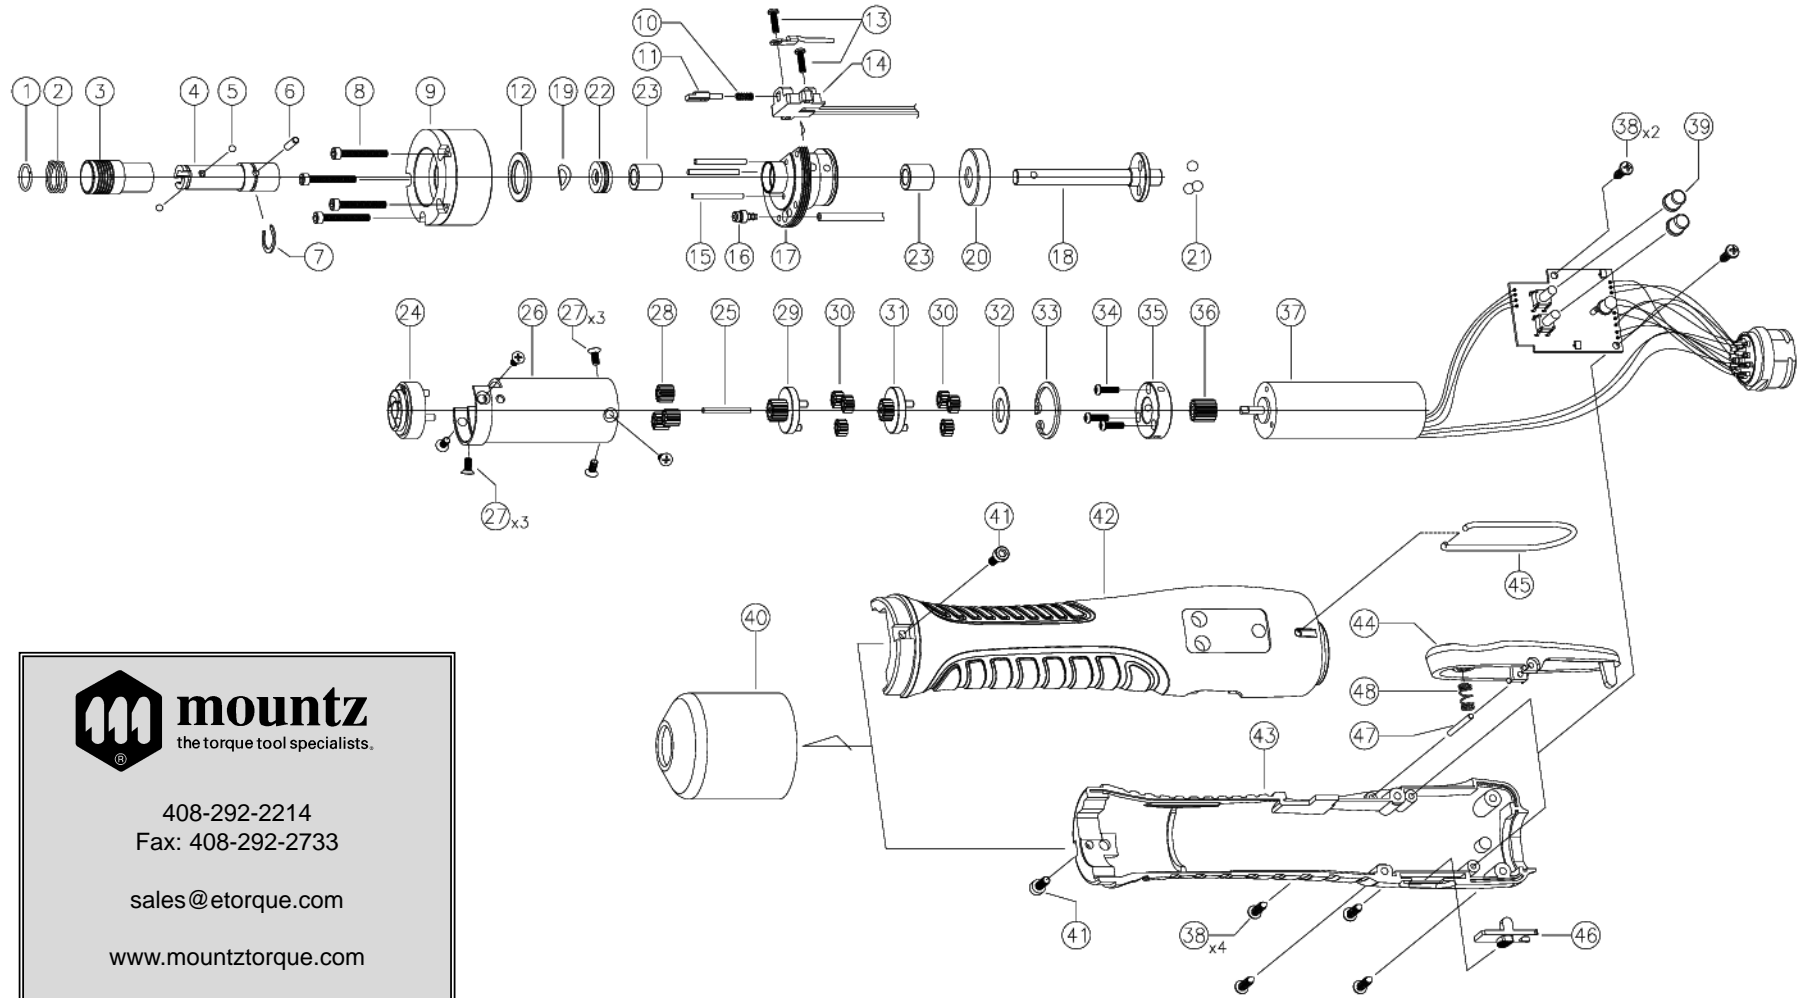

# HD450-A Brushless Driver (1/4 F/Hex)

Version 1.0 (3/25/10)

 **mountz**  
the torque tool specialists.

408-292-2214  
Fax: 408-292-2733

sales@etorque.com  
www.mountztorque.com

 **TUV**  
ISO 9001

# HD450-A Brushless Driver (1/4 F/Hex)

Version 1.0 (3/25/10)

No.	Part Number	Description	Qty.	No.	Part Number	Description	Qty.
1	14-PAL1973	Bit Socket Ring	1	35	14-PFF1839A	Mounting Flange	1
2	14-5000063	Collar spring	1	36	14-5000027	Motor Pinion Gear	1
3	14-5000060	Collar A	1	37	14-3000084	HD Motor Ass'y (Lever)	1
4	14-PSK1401	Bit Socket (1/4 F/Hex)	1	38	14-PSW2602	Screw	6
5	14-PAL1928	Steel Ball	2	39	14-5000070	Button Cap	2
6	14-PAL1231	Gear Holder Pin	1	40	14-5000148	Housing Nut for HD450	1
7	14-PSK1954	C-Ring	1	41	14-PSW2309	Wrench Bolt	2
8	14-5000145	Wrench Bolt	4	42	14-5000073	HD Upper Housing	1
9	14-3000168	Cylinder Ass'y for HD220,450	1	43	14-5000074	HD Lower Housing	1
10	14-5000064	Limit Spring	1	44	14-3000085	HD Lever Ass'y	1
11	14-3000076	Slide Bar Ass'y	1	45	14-PAL1803	Hook	1
12	14-5000061	Needle Pin Support	1	46	14-PFF1130	Switch Lever Ass'y	1
13	14-PSW2211	Screw	2	47	14-PSK1327	Needle Pin	1
14	14-3000077	Sensor Assy (Lever)	1	48	14-PFE1841	Lever Spring	1
15	14-5000161	Needle Pin	4				
16	14-3000078	Cylinder Fitting Ass'y	1				
17	14-3000171	Bea. Cover Ass'y (Lever)	1				
18	14-5000084	Shaft (Lever)	1				
19	14-PAL1946	Bend Washer	1				
20	14-PFE1319	Slide Ring	1				
21	14-PAL1932	Steel Ball	3				
22	14-PSK1921	Thrust Bearing	1				
23	14-5000077	Oilless Bearing	2				
24	14-3000173	Clutch Ass'y For (HD,NF450)	1				
25	14-PFE1327	Needle Pin or Center Pin	1				
26	14-5000147	Gear Case for HD,NF450	1				
27	14-PSW2207	Screw	6				
28	14-5000009	3rd Idle Gear	3				
29	14-3000170	2nd Idle Gear Holder Ass'y	1				
30	14-5000008	1st & 2nd Idle Gear	6				
31	14-3000175	1st Gear Holder Ass'y	1				
32	14-PFE1947	Washer	1				
33	14-PFE1903	Snap Ring	1				
34	14-5000068	Wrench Bolt	3				