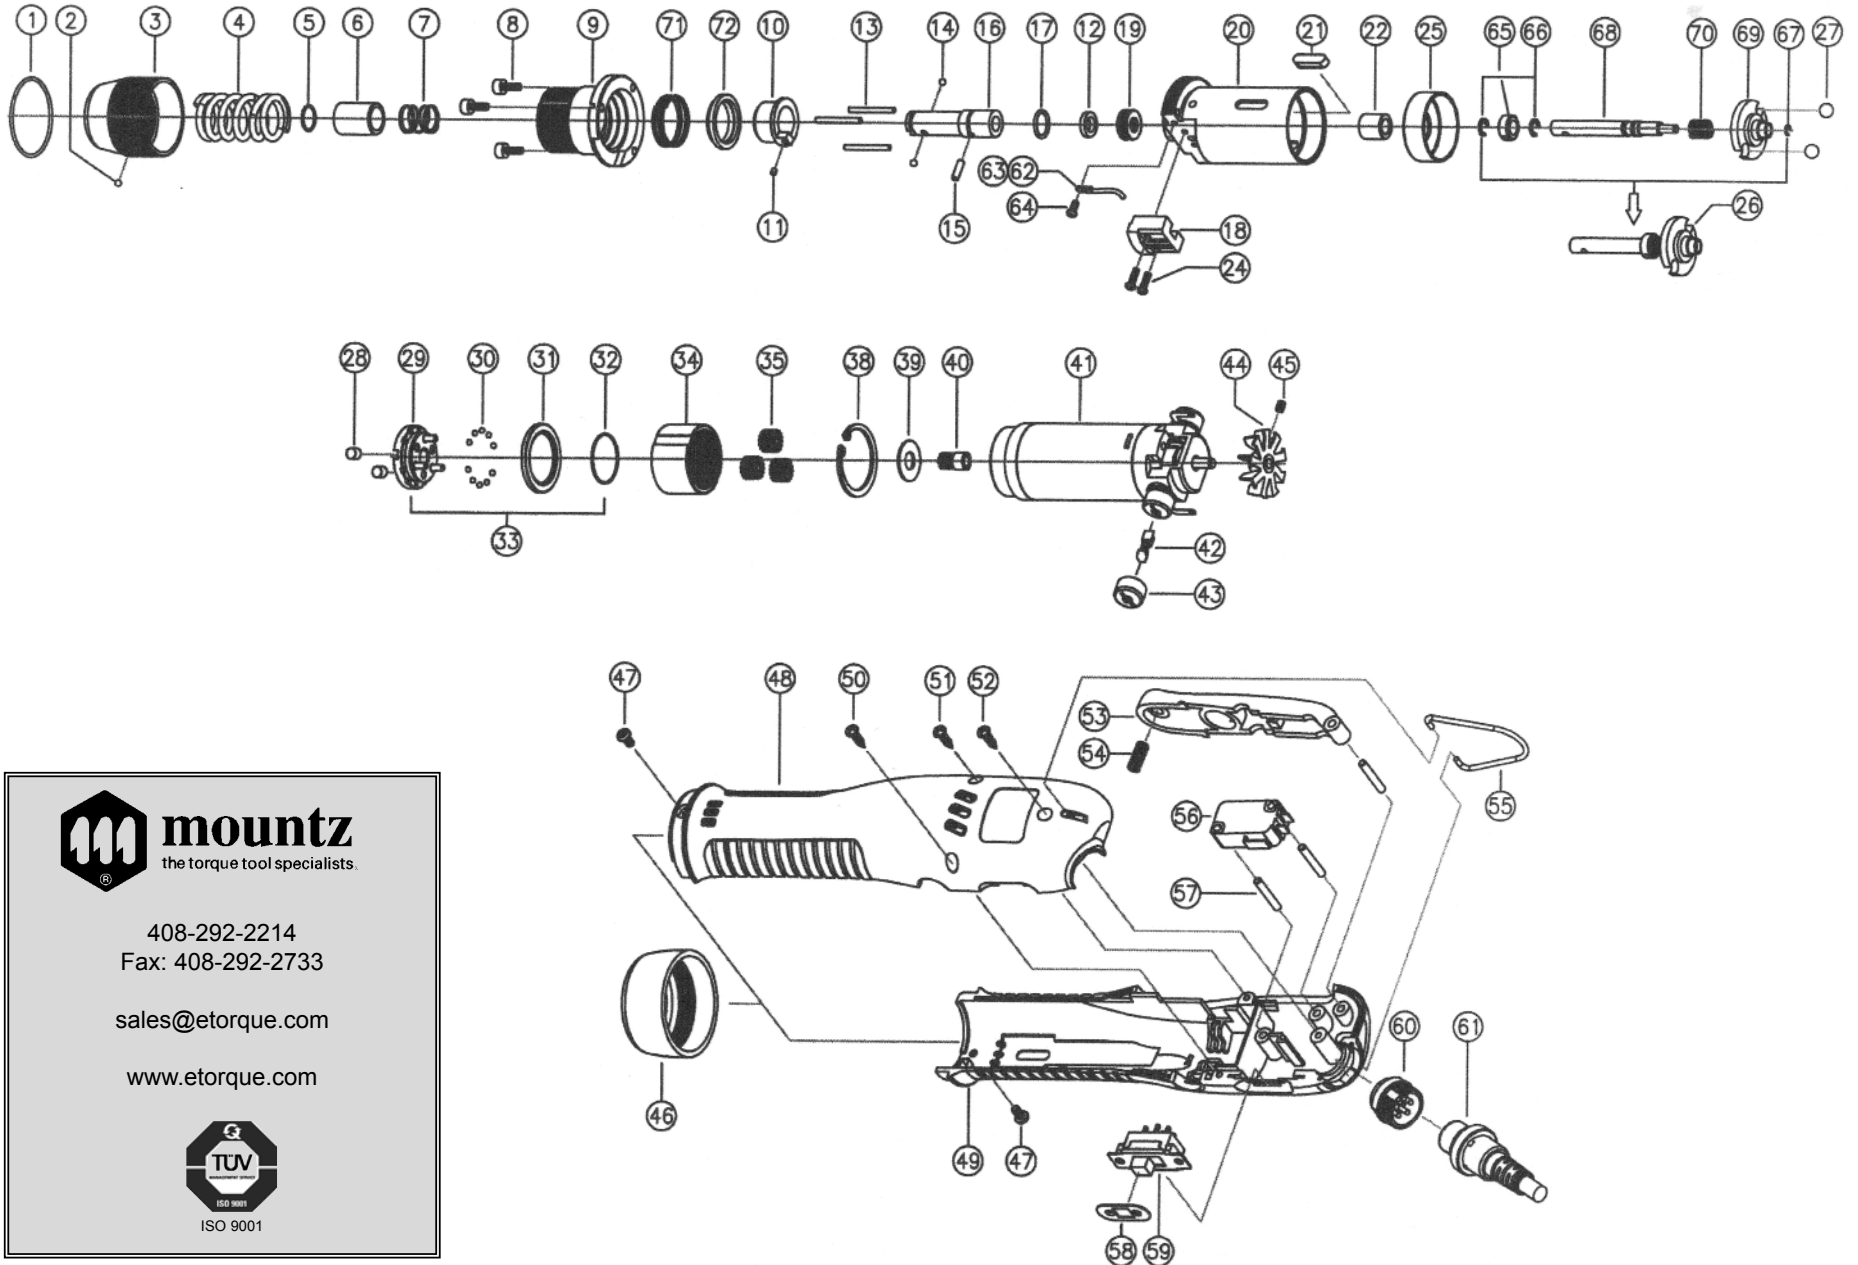

K150F-A ESD (Lever Start)

Version 1.1

mountz
the torque tool specialists.

408-292-2214
Fax: 408-292-2733

sales@etorque.com
www.etorque.com

TUV
ISO 9001

K150F-A ESD (Lever Start)

Version 1.1

No.	Part Number	Description	Qty.	No.	Part Number	Description	Qty.
1	14-520200	Adjuster Ring	1	41	14-520601	Motor Assembly	1
2	14-500950	Steel Ball 2.5mm	1	42	14-510650	Carbon Brush	1
3	14-520001	Torque Adjuster	1	43	14-510660	Brush Cap	2
4	14-520235	Torque Spring # 2.2 (Bronze)	1	44	14-520150	Fan	1
5	14-500111	Bit Socket Spring	1	45	14-510480	Set Screw	1
6	14-520011	Collar	1	46	14-520161	Housing Nut	1
7	14-520621	Collar Spring	1	47	14-520480	Screw	2
8	14-520401	Bolt	3	48	14-520172	Housing B	1
9	14-520020	Top Cover	1	49	14-520182	Housing A	1
10	14-520041	Sleeve	1	50	14-502302	Screw	1
11	14-500140	Magnet	1	51	14-520522	Screw	1
12	14-508081	Spacer	1	52	14-502302	Screw	1
13	14-520050	Niddle Pin	3	53	14-520190	Lever	1
14	14-500900	Steel Ball (for 1/4 F/Hex Drive)	2	54	14-520290	Lever Spring	1
15	14-520060	Holder Pin	1	55	14-500680	Hook	1
16	14-508120	Bit Socket (for 1/4 F/Hex Drive)	1	56	14-520530	Micro Switch	1
17	14-520270	Fixed Ring	1	57	14-510280	Lever & S/W Pin	3
18	14-520640	Sensor (Assembly for K-Lever)	1	58	14-520500	Switch Cover Label	1
19	14-520410	Thrust Bearing	1	59	14-520491	F/R Switch	1
20	14-520100	Gear Case	1	60	14-510310	5Pin Connector/N	1
21	14-520300	Key	1	61	14-510550	Cable 5P	1
22	14-520241	Oilless Bearing	1	62	14-520542	Earth Ring	1
24	14-520470	Screw	2	63	14-520540	Earth Wire	1
25	14-520110	Slide Ring	1	64	14-520472	Screw	1
26	14-520125	Shaft Assembly	1	65	14-520115	Slide Bush	1
27	14-520430	Steel Ball	2	66	14-500167	C-Ring	2
28	14-510300	Roller	2	67	14-500168	C-Ring	1
29	14-520312	Clutch (K350 & K450 models)	1	68	14-520122	Shaft A	1
30	14-500900	Steel Ball	10	69	14-520123	Shaft B	1
31	14-520130	Retainer Cap	1	70	14-500130	Push Spring	1
32	14-520280	Retainer Ring	1	71	14-520260	Limit Spring	1
33	14-520316	Clutch Ass'y (K350 & K450 models)	1	72	14-520031	Limit Spring Support	1
34	14-520320	Ring Gear	1				
35	14-520330	Idle Gear (K350 & K450 models)	3				
38	14-520450	Snap Ring	1				
39	14-510030	Washer (K450 model)	1				
40	14-520380	Pinion Gear 11T (K450 model)	1