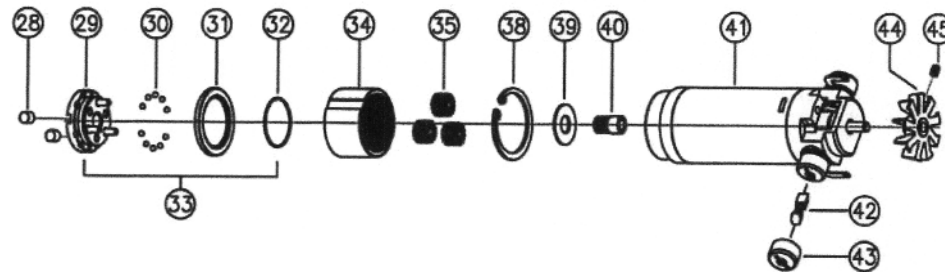

K150FP-A (Push-to-Start)

Version 1.2

408-292-2214
Fax: 408-292-2733

sales@etorque.com

www.etorque.com

K150FP-A (Push-to-Start)

Version 1.2

No.	Part Number	Description	Qty.	No.	Part Number	Description	Qty.
1	14-520200	Adjuster Ring	1	41	14-520601	Motor Assembly	1
2	14-500950	Steel Ball 2.5mm	1	42	14-510650	Carbon Brush	1
3	14-520001	Torque Adjuster	1	43	14-510660	Brush Cap	2
4	14-520235	Torque Spring # 2.2 (Bronze)	1	44	14-520150	Fan	1
5	14-500111	Bit Socket Spring	1	45	14-510480	Set Screw	1
6	14-520011	Collar	1	46	14-520160	Housing Nut	1
7	14-520621	Collar Spring	1	47	14-520480	Screw	2
8	14-520401	Bolt	3	48	14-520170	Housing B	1
9	14-520020	Top Cover	1	49	14-520180	Housing A	1
10	14-520041	Sleeve	1	50	14-502302	Screw	1
11	14-500140	Magnet	1	51	14-520522	Screw	1
13	14-520050	Niddle Pin	3	52	14-502302	Screw	1
14	14-500900	Steel Ball (for 1/4 F/Hex Drive)	2	53	14-520191	Attachment	1
15	14-520060	Holder Pin	1	54	14-520661	Power PCB V2.0 for Push to Start (K)	1
16	14-508120	Bit Socket (for 1/4 F/Hex Drive)	1	55	14-500680	Hook	1
17	14-520270	Fixed Ring	1	56	14-520476	Screw	2
18	14-520650	Sensor Assembly for K-Push)	1	57	14-510280	Lever & S/W Pin	3
19	14-520410	Thrust Bearing	1	58	14-520500	Switch Cover Label	1
20	14-520100	Gear Case	1	59	14-520491	F/R Switch	1
21	14-520300	Key	1	60	14-510310	5Pin Connector/N	1
22	14-520241	Oilless Bearing	1	61	14-510550	Cable 5P	1
24	14-520470	Screw	2	62	14-520542	Earth Ring	1
25	14-520110	Slide Ring	1	63	14-520540	Earth Wire	1
26	14-520125	Shaft Assembly	1	64	14-520472	Screw	1
27	14-520430	Steel Ball	2	65	14-520115	Slide Bush	1
28	14-510300	Roller	2	66	14-500167	C-Ring	2
29	14-520312	Clutch (K350 & K450 models)	1	67	14-500168	C-Ring	1
30	14-500900	Steel Ball	10	68	14-520122	Shaft A	1
31	14-520130	Retainer Cap	1	69	14-520123	Shaft B	1
32	14-520280	Retainer Ring	1	70	14-500130	Push Spring	1
33	14-520316	Clutch Ass'y (K350 & K450 models)	1	71	14-500020	Magnet Holder	1
34	14-520320	Ring Gear	1	72	14-520260	Limit Spring	1
35	14-520330	Idle Gear (K350 & K450 models)	3	73	14-520031	Limit Spring Support	1
38	14-520450	Snap Ring	1				
39	14-510030	Washer (K450 model)	1				
40	14-520380	Pinion Gear 11T (K450 model)	1				