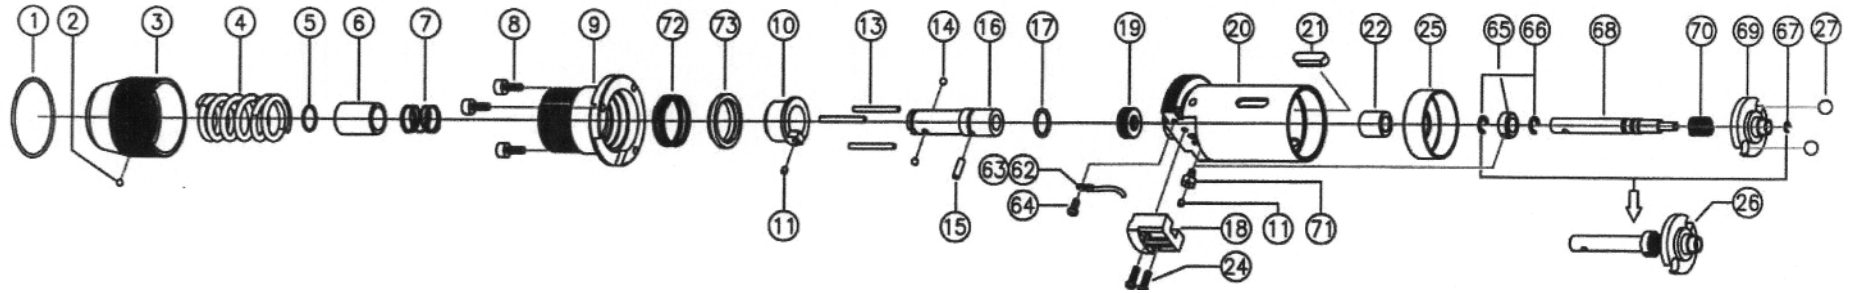

K150FP-A (Push-to-Start)

Version 1.2

408-292-2214
Fax: 408-292-2733

sales@etorque.com

www.etorque.com

K150FP-A (Push-to-Start)

Version 1.2

No.	Part Number	Description	Qty.	No.	Part Number	Description	Qty.
1	14-520200	Adjuster Ring	1	41	14-520601	Motor Assembly	1
2	14-500950	Steel Ball 2.5mm	1	42	14-510650	Carbon Brush	1
3	14-520001	Torque Adjuster	1	43	14-510660	Brush Cap	2
4	14-520235	Torque Spring # 2.2 (Bronze)	1	44	14-520150	Fan	1
5	14-500111	Bit Socket Spring	1	45	14-510480	Set Screw	1
6	14-520011	Collar	1	46	14-520160	Housing Nut	1
7	14-520621	Collar Spring	1	47	14-520480	Screw	2
8	14-520401	Bolt	3	48	14-520170	Housing B	1
9	14-520020	Top Cover	1	49	14-520180	Housing A	1
10	14-520041	Sleeve	1	50	14-502302	Screw	1
11	14-500140	Magnet	1	51	14-520522	Screw	1
13	14-520050	Niddle Pin	3	52	14-502302	Screw	1
14	14-500900	Steel Ball (for 1/4 F/Hex Drive)	2	53	14-520191	Attachment	1
15	14-520060	Holder Pin	1	54	14-520661	Power PCB V2.0 for Push to Start (K)	1
16	14-508120	Bit Socket (for 1/4 F/Hex Drive)	1	55	14-500680	Hook	1
17	14-520270	Fixed Ring	1	56	14-520476	Screw	2
18	14-520650	Sensor Assembly for K-Push)	1	57	14-510280	Lever & S/W Pin	3
19	14-520410	Thrust Bearing	1	58	14-520500	Switch Cover Label	1
20	14-520100	Gear Case	1	59	14-520491	F/R Switch	1
21	14-520300	Key	1	60	14-510310	5Pin Connector/N	1
22	14-520241	Oilless Bearing	1	61	14-510550	Cable 5P	1
24	14-520470	Screw	2	62	14-520542	Earth Ring	1
25	14-520110	Slide Ring	1	63	14-520540	Earth Wire	1
26	14-520125	Shaft Assembly	1	64	14-520472	Screw	1
27	14-520430	Steel Ball	2	65	14-520115	Slide Bush	1
28	14-510300	Roller	2	66	14-500167	C-Ring	2
29	14-520312	Clutch (K350 & K450 models)	1	67	14-500168	C-Ring	1
30	14-500900	Steel Ball	10	68	14-520122	Shaft A	1
31	14-520130	Retainer Cap	1	69	14-520123	Shaft B	1
32	14-520280	Retainer Ring	1	70	14-500130	Push Spring	1
33	14-520316	Clutch Ass'y (K350 & K450 models)	1	71	14-500020	Magnet Holder	1
34	14-520320	Ring Gear	1	72	14-520260	Limit Spring	1
35	14-520330	Idle Gear (K350 & K450 models)	3	73	14-520031	Limit Spring Support	1
38	14-520450	Snap Ring	1				
39	14-510030	Washer (K450 model)	1				
40	14-520380	Pinion Gear 11T (K450 model)	1				