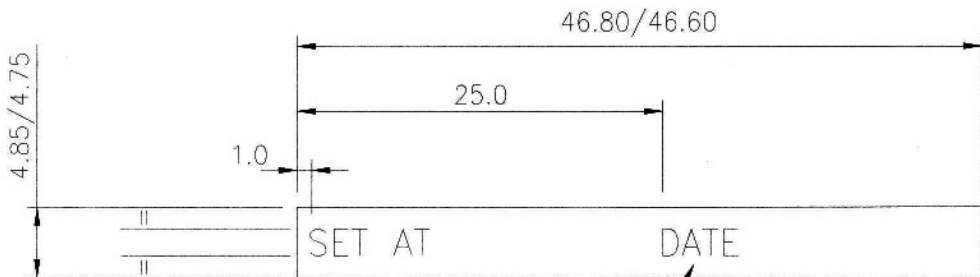

PSE Preset Labels

1.80 HIGH CAPITAL LETTERS  
HELVETICA MEDIUM

②

PART No.	COLOR
20-A24061	MATT SILVER
20-A24062	MATT YELLOW
20-A24063	MATT WHITE
20-A24064	MATT ORANGE

The labels are currently printed on a sheet, which contains 10 labels per sheet.