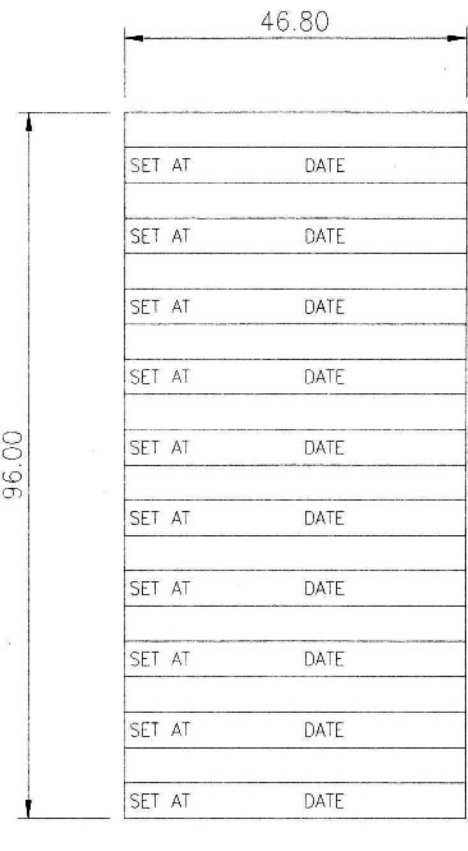

PSE Preset Labels

1.80 HIGH CAPITAL LETTERS  
HELVETICA MEDIUM

②

PART No.	COLOR
20-A24061	MATT SILVER
20-A24062	MATT YELLOW
20-A24063	MATT WHITE
20-A24064	MATT ORANGE

The labels are currently printed on a sheet, which contains 10 labels per sheet.