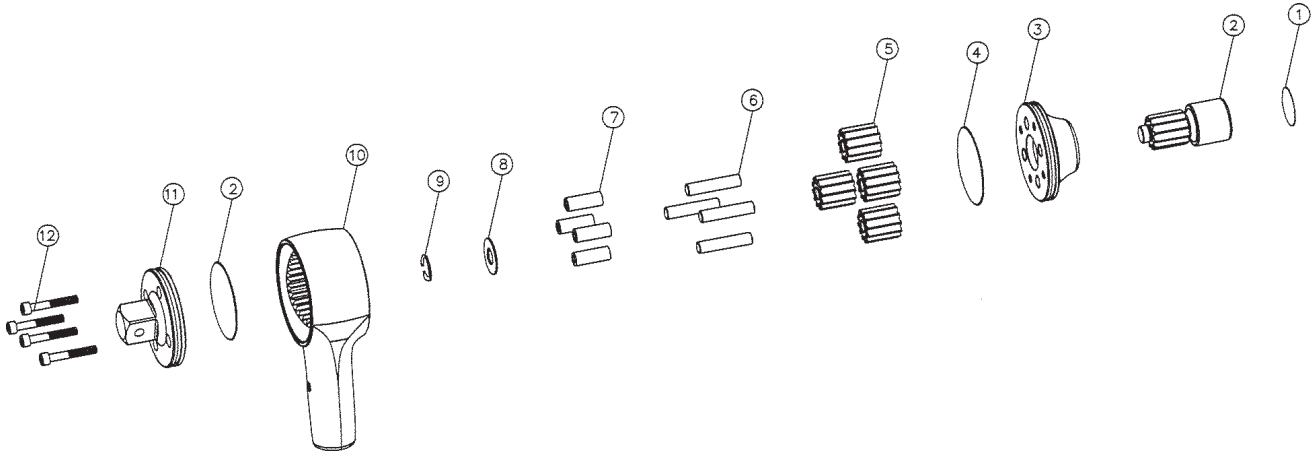

# MTM 27 Parts List

November 5, 2010

No.	Item #	Description	Qty
1	12-6100346262	O Ring (D34.6xT2.62)	1
2	12-2117030300	2500-4X 1st Main Gear	1
3	12-2117030202	2500-4X Upper Cap	1
4	12-6100744310	O Ring (D74.4xT3.1)	2
5	12-2117030500	2500-4X 1st Planetary Gear	4
6	12-6300100002	Pin-SUJ2 : 9.98x46	4
7	12-2117030600	2500-4X Screw Sleeve	4
8	12-2117010400	2500-4X Washer	1
9	12-6200001400	C Ring (S14)	1
10	12-2117039501	2500-4X Naib Body	1
11	12-2117030700	2500-4X Under Cap	1
12	12-6010604501	M6*45L Hex Screw	4