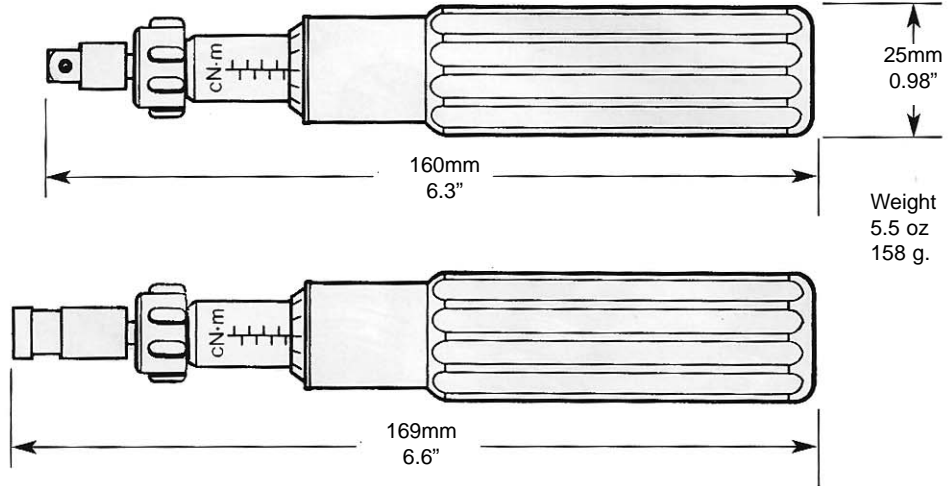

Micro Torque Screwdriver Line Drawing

MT12 & 120 Models

MT6, 9, 50 & MT80 Models