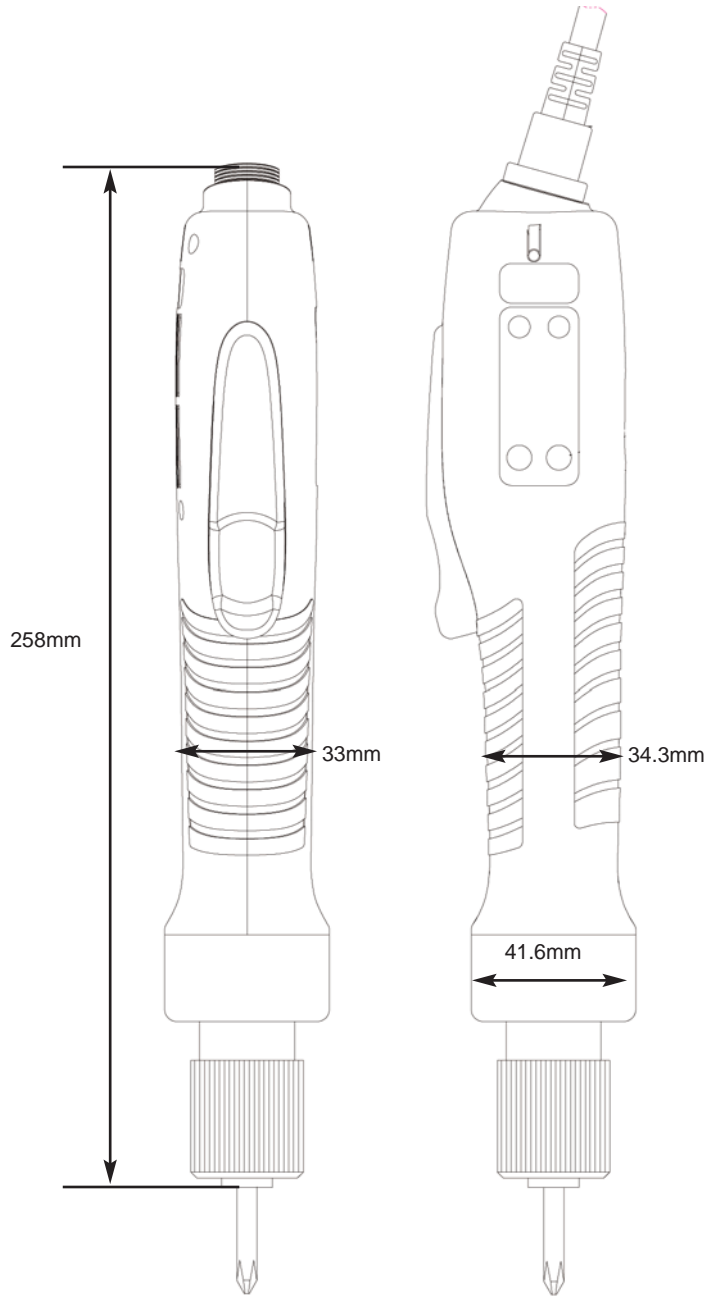

# E-DRIV NF-Series Drawing

Rev 1.0 (8/17/2011)

**Contact**  
**Mountz Inc.**  
**Phone: 408.292.2214**  
**Fax: 408.292.2733**  
**sales@mountztorque.com**  
**www.mountztorque.com**

Looking for fasteners?  
[www.mrmetric.com](http://www.mrmetric.com)