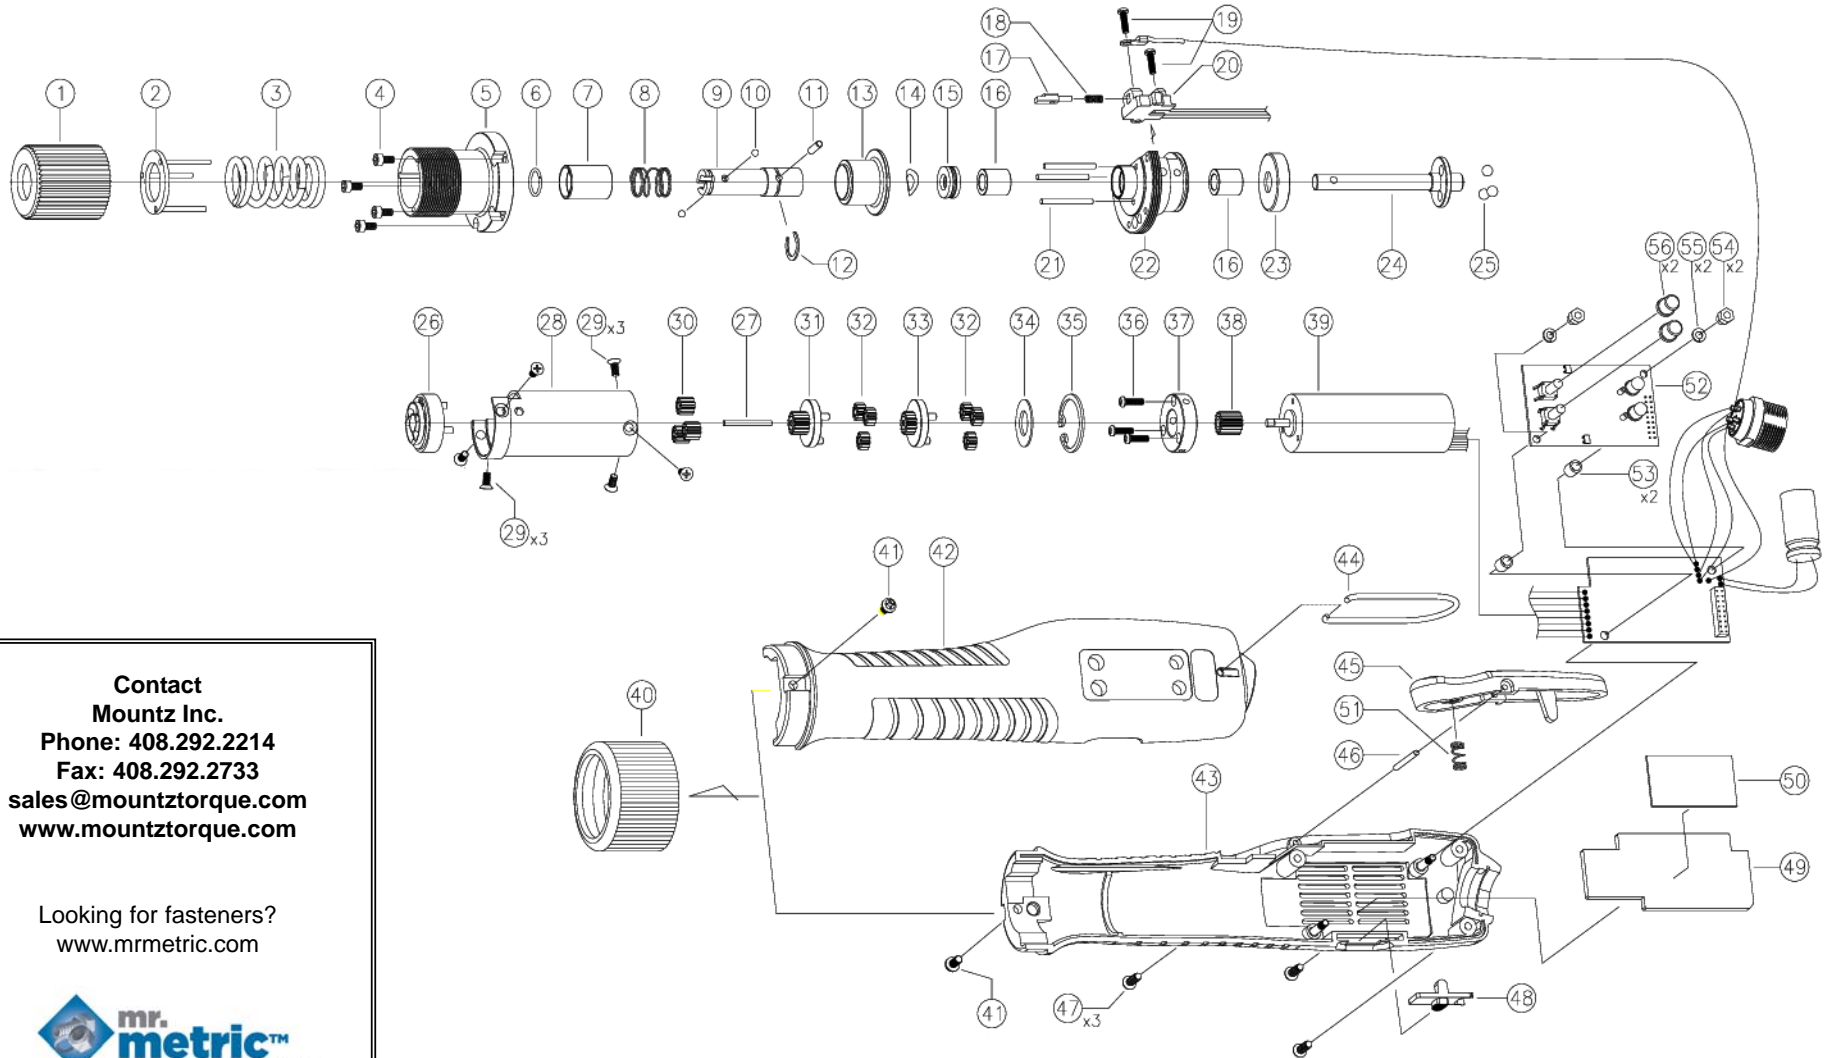

NF450P & NF450P Plus Models (1/4 F/Hex)

August 10, 2010

Contact
Mountz Inc.
Phone: 408.292.2214
Fax: 408.292.2733
sales@mountztorque.com
www.mountztorque.com

Looking for fasteners?
www.mrmetric.com

NF450P & NF450P Plus Models (1/4 F/Hex)

August 10, 2010

No.	Part Number	Description	Qty.	Note	No.	Part Number	Description	Qty.	Note
1	14-PSS1801	Adjuster	1		30	14-5000009	3rd Idle Gear	3	
2	14-PSK1132	Torque Spring Holder Assy	1		31	14-3000170	2nd Gear Holder Assy	1	
3	14-PKK1814	Torque Spring (Gold)	1		32	14-5000008	1st & 2nd Idle Gear	6	
3	14-PSK1817	Torque Spring (Bronze)	1		33	14-3000175	1st Gear Holder Assy	1	
4	14-PSW2201	Wrench Bolt	4		34	14-PFE1947	Washer	1	
5	14-3000156	Top Cover For NF	1		35	14-PFE1903	Snap Ring	1	
6	14-PAL1973	Bit Socket Ring	1		36	14-5000068	Wrench Bolt	3	
7	14-PSK1410	Bit Collar	1		37	14-PFF1939A	Mounting Flange	1	
8	14-PSK1946	Collar Spring	1		38	14-5000027	Motor Pinion Gear	1	
9	14-PSK1401	Bit Socket A (1/4 F/Hex)	1		39	14-3000176	Motor Assy (NF450)	1	
10	14-PAL1928	Steel Ball	1		40	14-5000034	Housing Nut for NF450	1	
11	14-PAL1231	Gear Holder Pin	1		41	14-PSW2309	Wrench Bolt	2	
12	14-PSK1954	C-Ring	1		42	14-5000142	NF Upper Housing	1	
13	14-5000035	Sleeve For NF	1		43	14-3000159	NF Lower Housing	1	
14	14-5000150	Push Spring for HD, NF450P	1		44	14-PAL1803	Hook	1	
15	14-5000149	Shaft B For HD, NF450P	1		45	14-3000160	NF Lever Assy	1	
16	14-5000171	Steel Ball	2		46	14-PSK1327	Needle Pin	1	
17	14-3000076	Slide Bar Assy	1		47	14-PSW2602	Screw	3	
18	14-5000064	Limit Spring	1		48	14-PFF1130	Switch Lever Assy	1	
19	14-PSW2211	Screw	2		49	14-5000135	Heat Sink	1	
20	14-3000086	Sensor Assy (Push)	1		50	14-5000143	Thermer Silicon Pad	1	
21	14-5000161	Needle Pin	3		51	14-3000177	Control PCB Set for NF450	1	
22	14-3000172	Bea. Cover Assy (Push)	1			14-3000178	Control PCB Set for NF450 Plus	1	
23	14-PFE1319	Slide Ring	1		52	14-PFF1842A	PCB Support	2	
24	14-5000088	Push Shaft Assy	1		53	14-PFF1824	Nut	2	
25	14-PAL1932	Steel Ball	3		54	14-PSW2805	Spring Washer	2	
26	14-3000174	Clutch Assy for (HD, NF450P)	1		55	14-5000070	Button Cap	2	
27	14-PFE1327	Needle Pin or Center Pin	1						
28	14-5000147	Gear Case for HD, NF450	1						
29	14-PSW2207	Screw	6