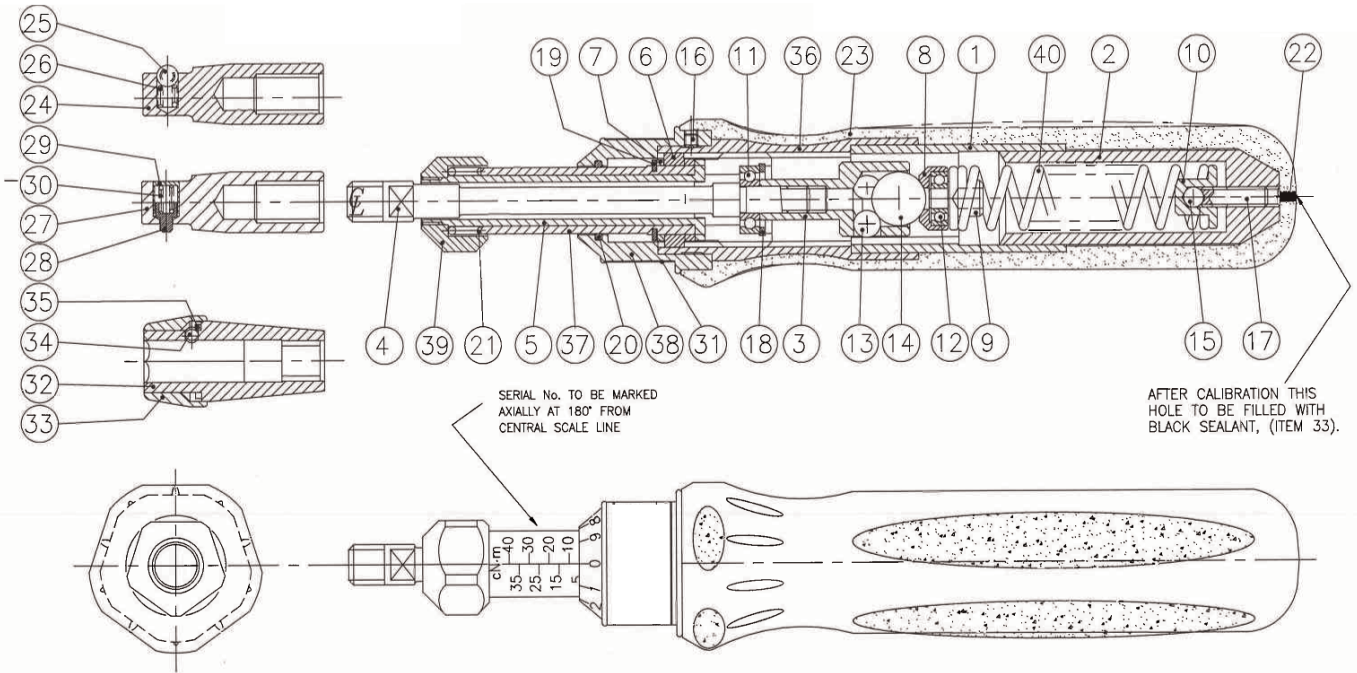

Parts List for EMT 4, 40 , 60

Version 1.5 (April 22, 2011)

No.	Part Number	Description	Qty.	Comments
1	20-A20340	Cam Sleeve	1	
2	20-A20350	Housing - Rear	1	
3	20-A20360	Ball Housing	1	
4	20-A29900	Spindle	1	
5	20-A30180	Actuator Sleeve	1	
6	20-A20390	Lock Ring	1	
7	20-A20400	Retaining Ring	1	
8	20-A20410	Ball Pad	1	
9	20-A20421	Bearing Spigot - EMT40	1	
	20-A20422	Bearing Spigot - EMT60	1	
	20-A20423	Bearing Spigot - EMT4	1	
10	20-A20431	Spring Seat - EMT40	1	
	20-A20432	Spring Seat - EMT60	1	
	20-A20433	Spring Seat - EMT4	1	
11	20-P27150	Ball Race Wx4	1	
12	20-P27160	Ball Race Wx3	1	
13	20-P10610	Ball Steel 5/32" Dia	3	
14	20-P10540	Ball Steel 5/16" Dia	1	
15	20-P15020	Ball Steel 3mm Dia	1	
16	20-P27170	Socket Set Screw M2x2 Cup Point	3	
17	20-P27210	Socket Set Screw M3x10 Cup Point	3	
18	20-P27200	Retaining Ring - Internal	1	
19	20-P27220	Retaining Ring - External	1	
20	20-P27190	"O" Ring	1	