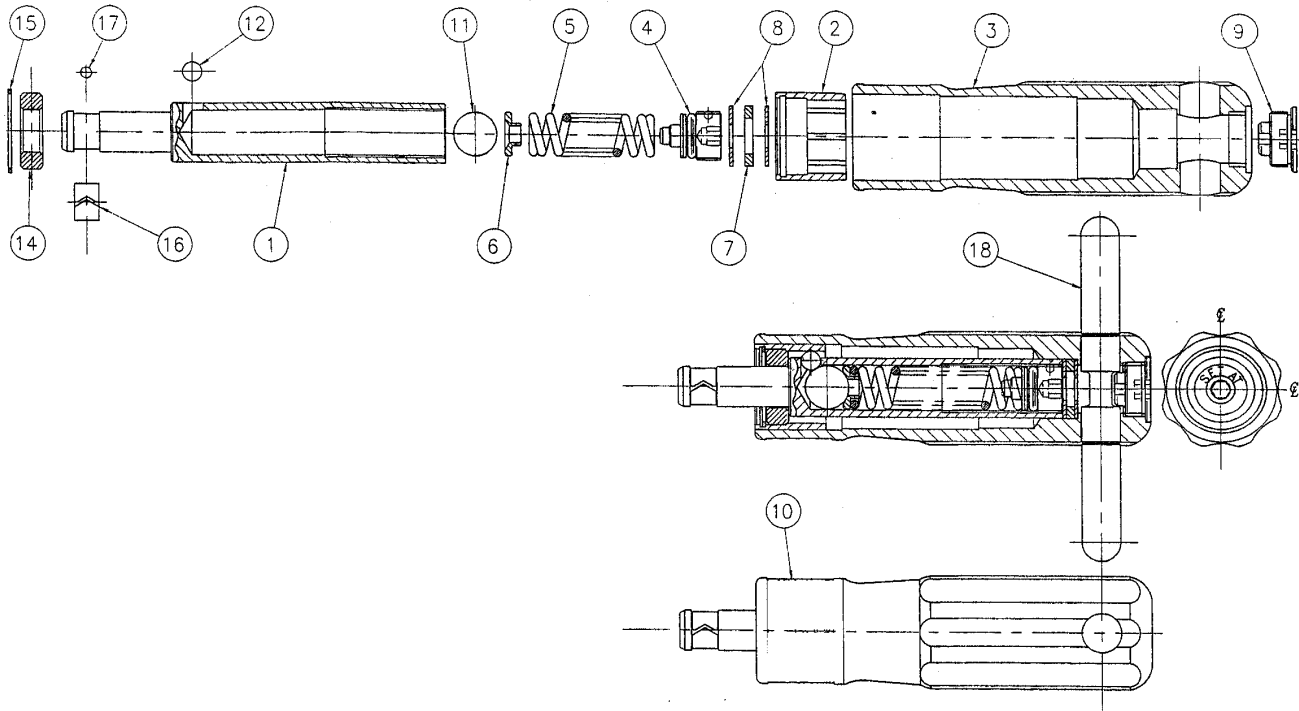

TLS 1360 (1/4 Female Hex Drive) Parts Lists

Ref#	Part#	Qty	Description
1	20-B49350	1	Spring Housing F/Hex
2	20-A84900	1	Cam Ring - 6 Lobe
3	20-B15423	1	Handle
4	20-A78430	1	Adjusting Screw Assy
5	20-A78650	1	Main Spring
6	20-A27220	1	Spring Thrust pad
7	20-A26490	1	Thrust Washer - Nylatron
8	20-A10662	2	Thrust Washer
9	20-A87970	1	End Cap - Moulded
10	20-B88603	1	Tool Label
11	20-P10630	1	Steel Ball 1/2" Dia
12	20-P10580	3	Steel Ball 7/32" Dia
14	20-A51040	1	Radial Bearing
15	20-P10020	1	Retaining ring
16	20-A56640	1	Spring Clip
17	20-P10650	1	Steel Ball 1/8" Dia
18	207491	1	Tommy Bar - Long (Standard 165.10mm)
	20-A67481	1	Tommy Bar - Short (102.5mm)