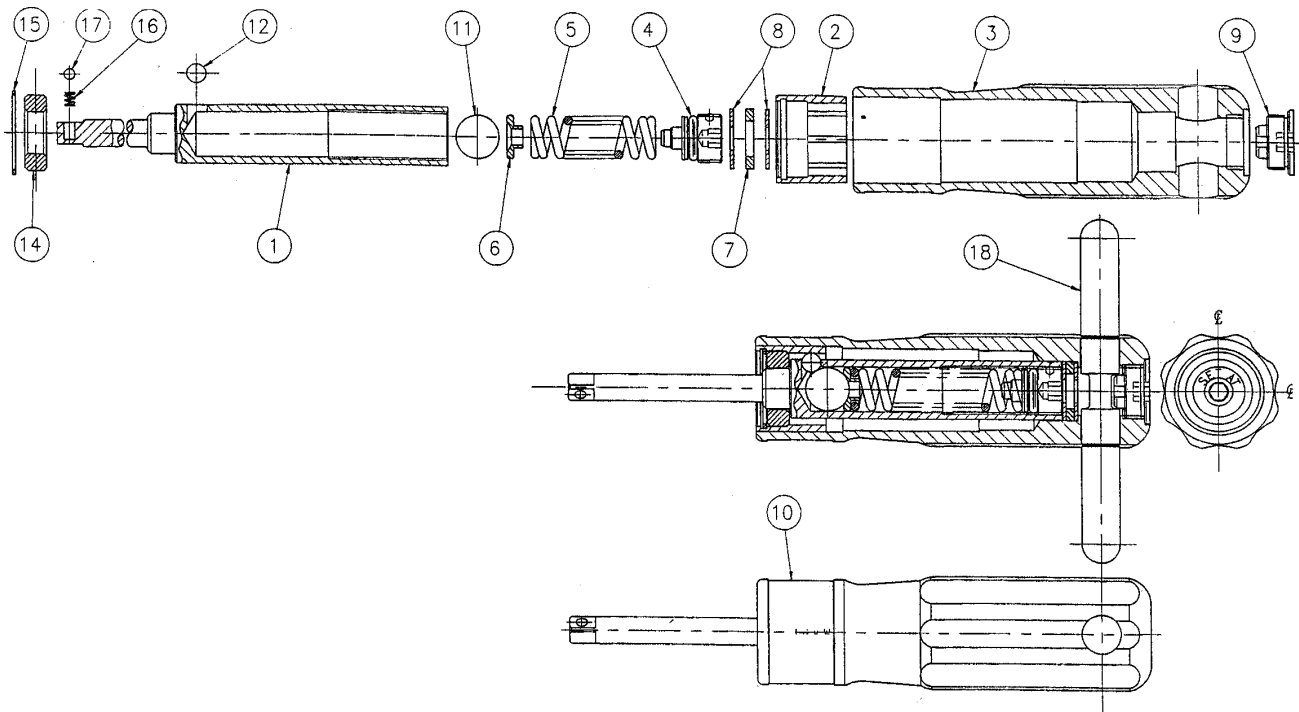

TLS 1360 (1/4 Male Sq. Drive) Parts Lists

Ref#	Part#	Qty	Description
1	20-A10600	1	Spring Housing Sq. Drive
2	20-A84900	1	Cam Ring - 6 Lobe
3	20-B15423	1	Handle
4	20-A78430	1	Adjusting Screw Assy
5	20-A78650	1	Main Spring
6	20-A27220	1	Spring Thrust pad
7	20-A26490	1	Thrust Washer - Nylatron
8	20-A10662	2	Thrust Washer
9	20-A87970	1	End Cap - Moulded
10	20-B88603	1	Tool Label
11	20-P10630	1	Steel Ball 1/2" Dia
12	20-P10580	3	Steel Ball 7/32" Dia
14	20-A51040	1	Radial Bearing
15	20-P10020	1	Retaining ring
16	20-A10031	1	Ball Catch Spring
17	20-P10650	1	Steel Ball 1/8" Dia
18	207491	1	Tommy Bar - Long (Standard 165.10mm)
	20-A67481	1	Tommy Bar - Short (102.5mm)