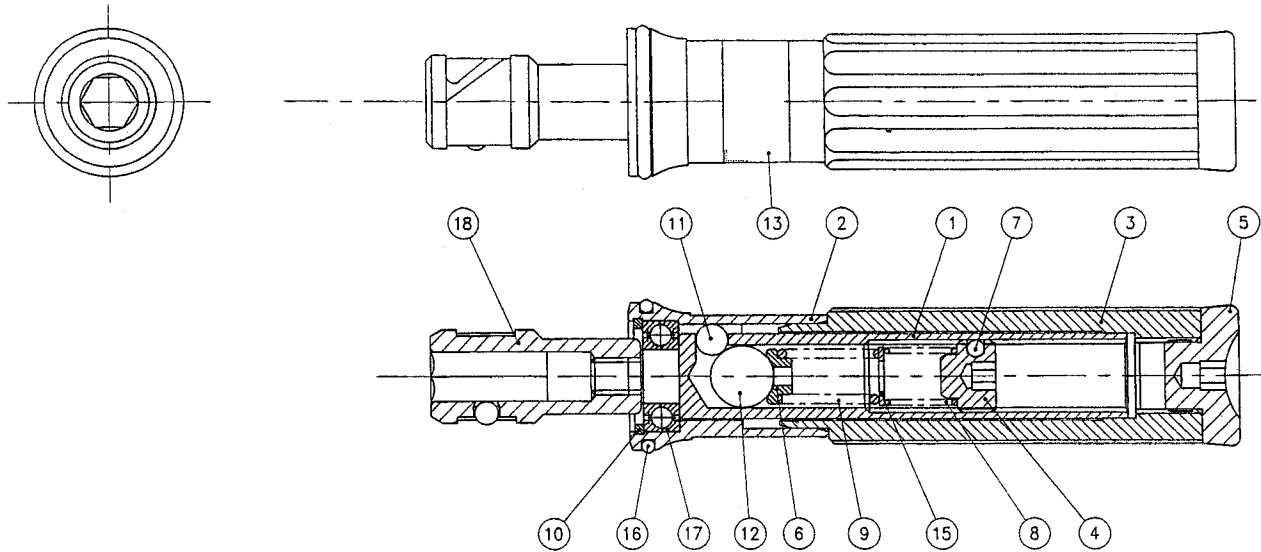

TLS (Minimaster - 1/4 Female Hex Drive)

Rev. 1.5 (3/18/11)

Ref #	Part #	Quantity	Description
1	20-A79050	1	Spring Housing
2	20-B79060	1	Cam Ring - 3 lobe
3	20-A79070	1	Handle
4	20-A19581	1	Adjusting Screw
5	20-A79085	1	Screwed Plug
6	20-A19632	1	Spring Pad
7	20-P10590	1	3/32 Nylon Ball
8	20-P11100	1	Comp Spring
9	20-P16040	1	Comp Spring
10	20-P16050	1	Retaining Ring
11	220011	1	Ball Bearing 5/32"
12	220021	1	Ball Bearing 5/16"
13	-	1	Label
15	20-P10990	1	Washer Plain
16	20-P15030	1	"O" Ring
17	20-P16060	1	Deep Groove Bearing
18	20-A57750	1	1/4 A/F Female Hex Holder
18 Comprises of	20-A13160	1	FH Adapter Body
	20-A56641	1	Spring Clip
	220028	1	Steel Ball 1/8"