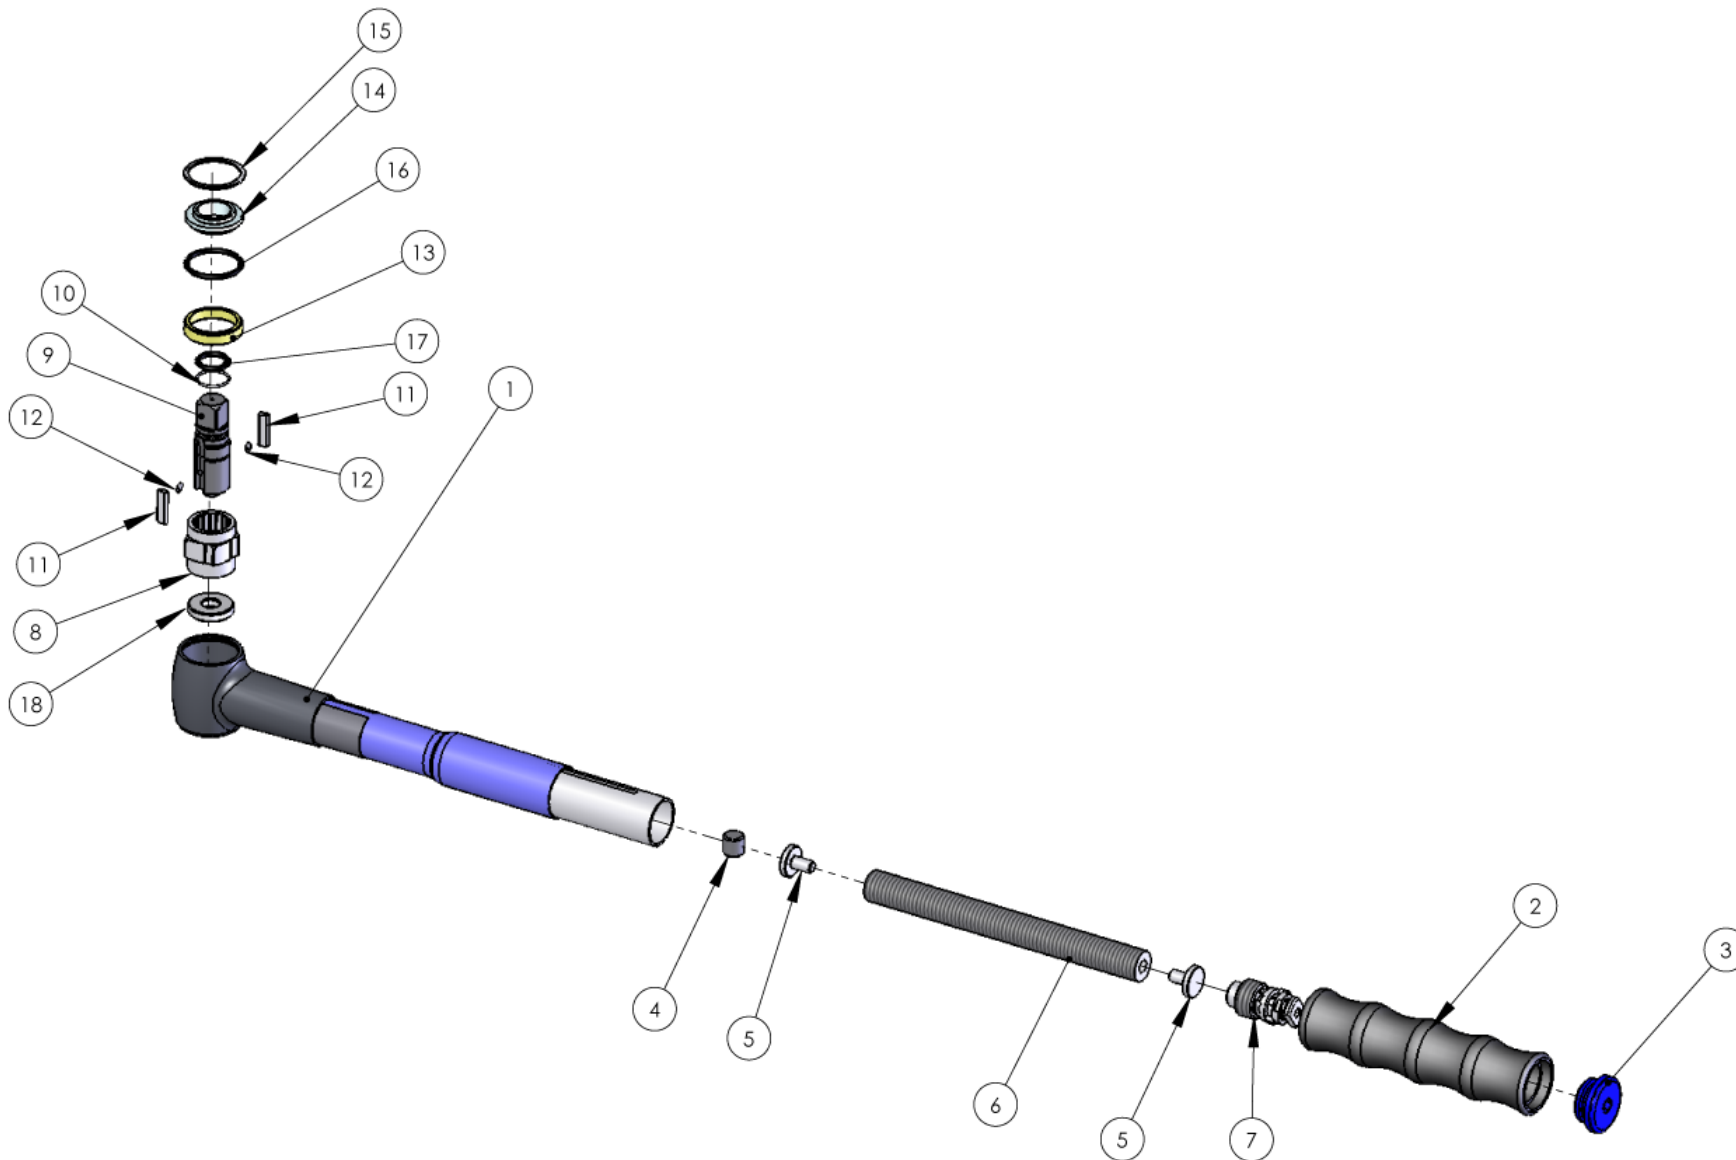

TSN25 Wrenches Parts List

TSN25 Wrenches Parts List

Item No.	Part Number	Description	ADS/Qty	Comments
1	20-A12571	TSN25 HEAD/HANDLE SUB ASSY - BLUE POLY SHRINK	1	INCLUDES - HEAD, HANDLE TUBE, ROLLER GUIDE & REAR BEARING
	20-A12572	TSN25 HEAD/HANDLE SUB ASSY - RED POLY SHRINK		
	20-A12573	TSN25 HEAD/HANDLE SUB ASSY - BLACK POLY SHRINK		
2.	20-A19010	HAND GRIP	1	
3.	20-A20252	END CAP - RED	1	
	20-A20252	END CAP - BLUE		
	20-A20255	END CAP - BLACK		
4 .	20-A32800	ROLLER	1	
5.	20-A60020	ROLLER THRUST PAD	2	
6.	20-A60320	MAIN SPRING	1	
7.	20-A18550	ADJUSTING SCREW SUB ASSY	1	
8.	20-B86060	CAM - 5 LOBE RH	1	
9.	20-A12620	1/4" SPINDLE ASSY (BALL RETENTION)	1	
	20-A22880	1/4" SPINDLE ASSY (PIN RETENTION)		PIN FITTED
	20-A12630	3/8" SPINDLE ASSY (BALL RETENTION)		
	20-A22890	3/8" SPINDLE ASSY (PIN RETENTION)		PIN FITTED
10.	20-A11160	SNAP RING	1	
11 .	20-A12060	PAWL	2	
12 .	20-A59850	PAWL SPRING	2	
13 .	20-A60000	BUSH (FRONT)	1	
14.	20-A11120	SEAL SPACER	1	
15 .	20-P10090	RETAINING RING RR86 - TSN25	1	
16 .	20-P19060	O RING	1	
17 .	20-P10130	'O' RING	1	
18 .	20-A73201	THRUST BEARING	1	
19 .	20-B94656	TSN TOOL LABEL	1	