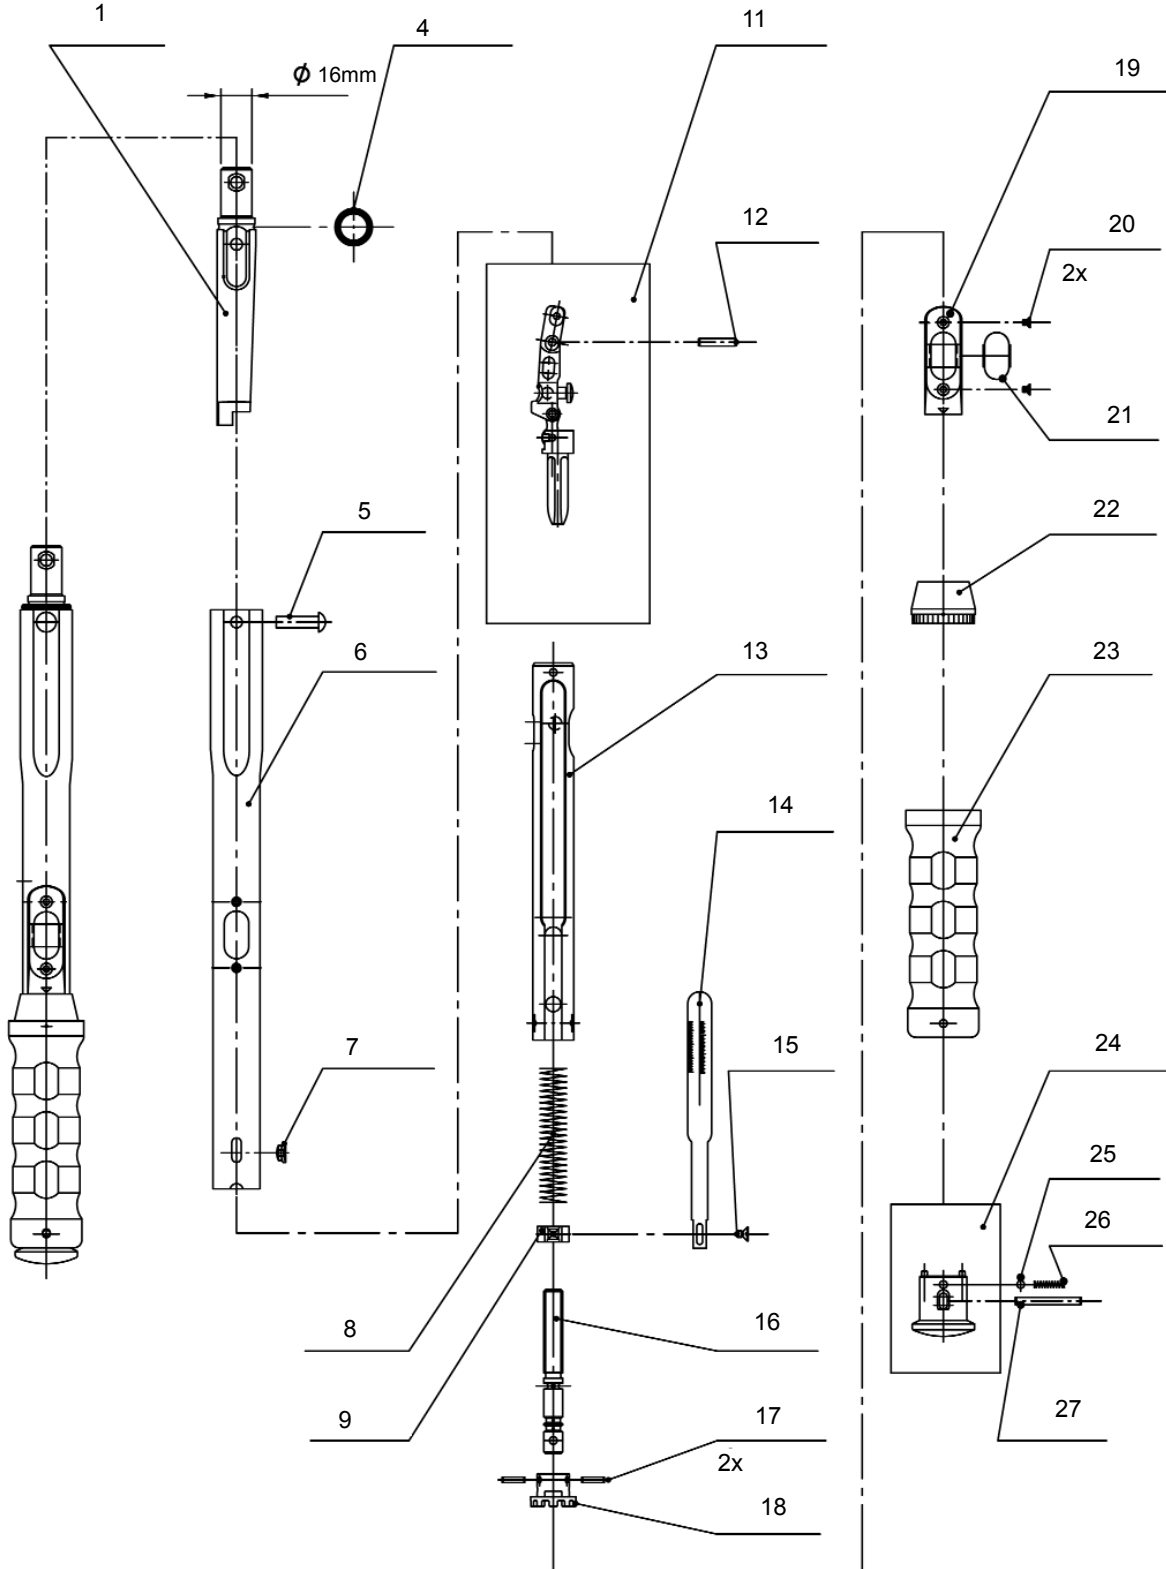

Titan 75F-S Click Wrench (Adjustable)

Rev. 1.0

Titan 75F-S Click Wrench (Adjustable)

Ref #	Part #	Quantity	Description
1	28-1204904	1	Lever 16mm Spigot End
4	28-1197436	1	Seal Ring DIN 3770 15x3.55
5	28-1197819	1	Rivet Pin
6	28-1786148	1	280022 Body Tube
7	28-1203762	1	Locking Plug 4550-20
8	28-1183982	1	Compression Spring 2.9x16.9x118.5
9	28-1196073	1	Nut M10x1 Complete
11	28-1196448	1	Final Lever 4550-20/12
12	28-1183192	1	Cylindric pin 4m6x21.5
13	28-1201549	1	Spring Housing 4550-20 empty
14	28-1544772	1	Scale Sheet
15	28-1200291	1	Scale Screw M3x3.8
16	28-1201531	1	Spindle Screw M10x1
17	28-1184075	2	Cylindric pin 3M6x18.8
18	28-1201514	1	Gear
19	28-1544047	1	Scale Frame Black
20	28-1197959	2	Flat Head screw M3x4.5
21	28-1198378	1	Plastic Window
22	28-1198025	1	Scale ring black
23	28-1197916	1	Handle Black 4550-20
24	28-1446487	1	Lock Knob Black
25	28-1180266	1	Ball 4mm V
26	28-1182749	1	Compression spring 0.4x3.7x8
27	28-1183087	1	Cylindric pin 4m6x36