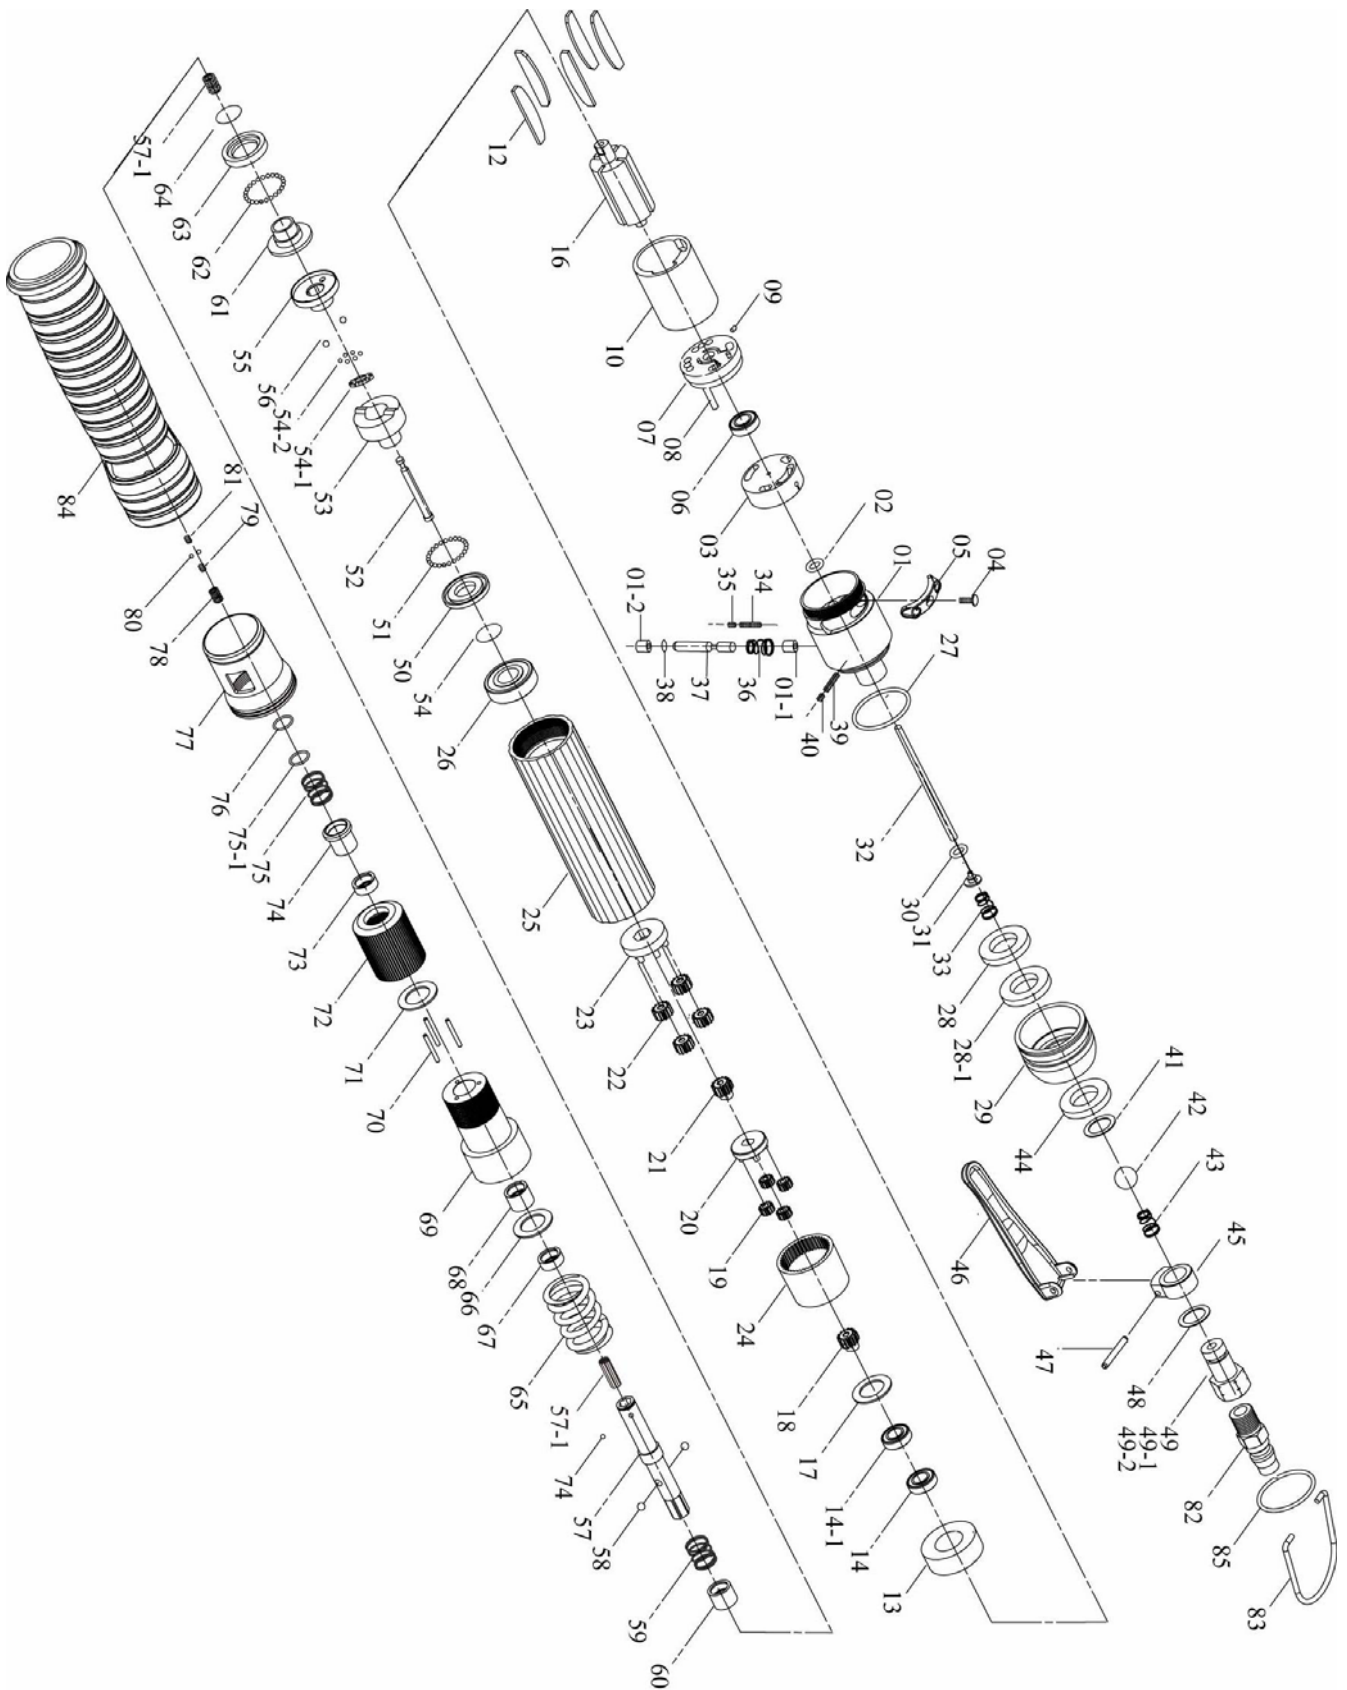

## PNEUMATIC SCREWDRIVER MODEL NO.

XP35

No.	Part No.	Part Name	Q'ty	No.	Part No.	Part Name	Q'ty
1	63-5A3102	End Housing	1	47	63-7S2202	Roll Pin	1
1-1	63-2S3010	Inner Bushing	1	48	63-2Q5001	O Ring	1
1-2	63-2S3001	Outer Bushing	1	49	63-2S2010	Air Inlet Bushing [PT]	1
2	63-7Q2005	O Ring	1	49-1	63-2S6005	Air Inlet Bushing [PS]	1
3	63-2P3000	Valve	1	49-2	63-2S2007	Air Inlet Bushing [NPT]	1
4	63-7S2100	Set Screw And Washer	1	50	63-2S2103	Retainer	1
5	63-2L3028	Switch	1	51	63-7S2102	Ball	28
6	63-7S2001	Ball Bearing	1	52	63-3S2001	Pilot Pin	1
7	63-1S3001	End Plate	1	53	63-3S2211	Rear Clutch	1
8	63-6S2016	Pin	1	54	63-6N2006	C Ring	1
9	63-6S2013	Pin	1	54-1	63-3S5232	Retainer	1
10	63-1P3005	Cylinder	1	54-2	63-7S2102	Ball	6
12	63-1P3058	Blade	6	55	63-3S3201	Center Clutch	1
13	63-1P3067	Front Plate	1	56	63-7S2112	Ball	2
14	63-7S2002	Ball Bearing	1	57	63-3S7036	Anvil [PULL]	1
14-1	63-7S2007	Ball Bearing	1	57-1	63-5N5004	Spring [Pull]	1
16	63-1S3045	Rotor	1	57-2	63-7Q2002	Regulate Screw	1
17	63-2S5121	Washer	1	58	63-7S2105	Ball	2
18	63-1G6280	21T Main Gear	1	59	63-6N2110	Spring	1
19	63-1P2102	10T Plant Gear	7	60	63-3S2226	Slide Base	1
20	63-1P6294	Third Gear Cage	1	61	63-3S3211	End Clutch	1
21	63-1P2271	21T Main Gear	1	62	63-7S2102	Ball	22
22	63-1P2102	10T Plant Gear	7	63	63-3S2231	Ball Race	1
23	63-1P6297	Third Gear Cage	1	64	63-6N3100	C Ring	1
24	63-1S2061	Internal Gear	1	65	63-6N5008	Torque Spring	1
25	63-5A3009	Center Housing	1	66	63-2S7121	Washer	1
26	63-7S5003	Ball Bearing	1	67	63-3S2101	Bushing	1
27	63-7Q2015	O Ring	1	68	63-2S2240	Anvil Bushing	1
28	63-2S2104	Washer	1	69	63-3A2201	Clutch Housing	1
28-1	63-2P3010	Silencer	1	70	63-6S2010	Needle Pin	3
29	63-2A3005	Exhaust Deflector	1	71	63-3S3101	Regulation Washer	1
30	63-7Q2007	O Ring	1	72	63-3A3031	Torque Ring	1
31	63-6S2020	Valve Plate	1	73	63-3S2115	Bushing	1
32	63-6S2004	Operating Rod	1	74	63-5S2009	Bit Slide Sleeve [Pull]	1
34	63-6S2031	Screw	1	74-1	63-7S3107	Ball	1
35	63-7S2113	Screw	1	75	63-6N2110	Spring	1
36	63-2N2101	Spring	1	75-1	63-2S2109	Washer [Pull]	1
37	63-2S2021	Valve Pin	1	76	63-6N2001	C Ring	1
38	63-7Q2003	O Ring	1	77	63-5A3512	Torque Cover	1
39	63-6S2031-1	Screw	1	78	63-6N3102	Spring	1
40	63-7S2113	Screw	1	79	63-7S2111	Screw	1
41	63-7Q6100	O Ring	1	80	63-7S2102	Ball	2
42	63-7S2109	Ball	1	81	63-7S2111	Screw	1
43	63-6N2105	Spring	1	82	63-2U2002	Air House Nipple	1
44	63-2P3020	Silencer	1	83	63-5N3003	Suspension Ring	1
45	63-5A2001	Lever Set	1	84	63-5L3008	Soft Cover [Black]	1
46	63-5L3102	Lever	1	85	63-5L2023	Color Ring	1