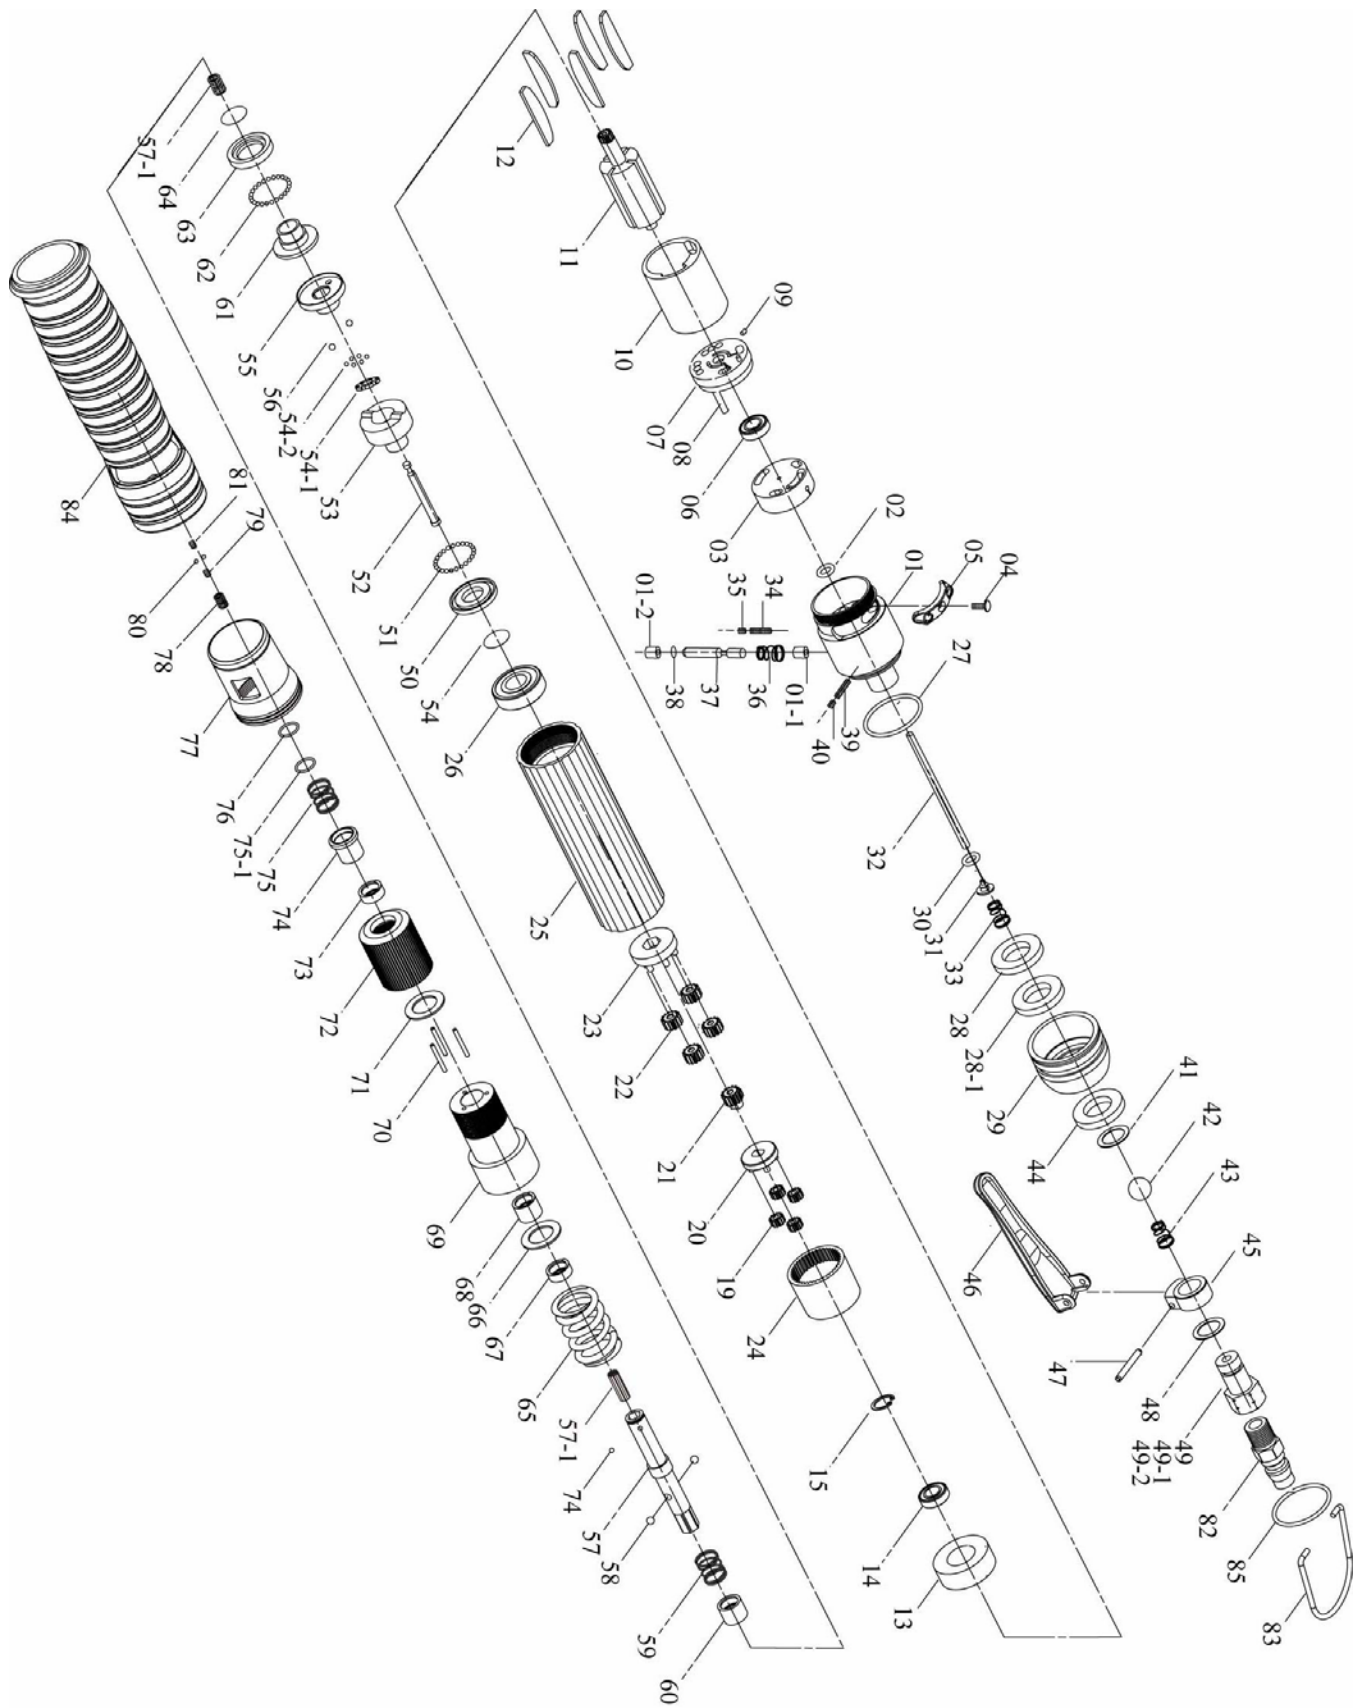

## PNEUMATIC SCREWDRIVER MODEL NO.

XP40

No.	Part No.	Part Name	Q'ty	No.	Part No.	Part Name	Q'ty
1	63-5A3102	End Housing	1	48	63-2Q5001	O Ring	1
1-1	63-2S3010	Inner Bushing	1	49	63-2S2010	Air Inlet Bushing [PT]	1
1-2	63-2S3001	Outer Bushing	1	49-1	63-2S6005	Air Inlet Bushing [PS]	1
2	63-7Q2005	O Ring	1	49-2	63-2S2007	Air Inlet Bushing [NPT]	1
3	63-2P3000	Valve	1	50	63-2S2103	Retainer	1
4	63-7S2100	Set Screw And Washer	1	51	63-7S2102	Ball	28
5	63-2L3028	Switch	1	52	63-3S2001	Pilot Pin	1
6	63-7S2001	Ball Bearing	1	53	63-3S2211	Rear Clutch	1
7	63-1S3001	End Plate	1	54	63-6N2006	C Ring	1
8	63-6S2016	Pin	1	54-1	63-3S5232	Retainer	1
9	63-6S2013	Pin	1	54-2	63-7S2102	Ball	6
10	63-1P3005	Cylinder	1	55	63-3S3201	Center Clutch	1
11	63-1S3044	Rotor	1	56	63-7S2112	Ball	2
12	63-1P3058	Blade	6	57	63-3S7036	Anvil [PULL]	1
13	63-1P3063	Front Plate	1	57-1	63-5N5004	Spring [Pull]	1
14	63-7S2002	Ball Bearing	1	57-2	63-7Q2002	Regulate Screw	1
15	63-6N2020	C Ring	1	58	63-7S2105	Ball	2
19	63-1P2101	15T Plant Gear	4	59	63-6N2110	Spring	1
20	63-1P3280	Fifth Gear Cage	1	60	63-3S2226	Slide Base	1
21	63-1P2090	14T Main Gear	1	61	63-3S3211	End Clutch	1
22	63-1P2130	14T Plant Gear	4	62	63-7S2102	Ball	22
23	63-1P2285	Fourth Gear Cage	1	63	63-3S2231	Ball Race	1
24	63-1S2061	Internal Gear	1	64	63-6N3100	C Ring	1
25	63-5A3009	Center Housing	1	65	63-6N3004	Torque Spring	1
26	63-7S5003	Ball Bearing	1	66	63-2S7121	Washer	1
27	63-7Q2015	O Ring	1	67	63-3S2101	Bushing	1
28	63-2S2104	Washer	1	68	63-2S2240	Anvil Bushing	1
28-1	63-2P3010	Silencer	1	69	63-3A2201	Clutch Housing	1
29	63-2A3005	Exhaust Deflector	1	70	63-6S2011	Needle Pin	3
30	63-7Q2007	O Ring	1	71	63-3S3101	Regulation Washer	1
31	63-6S2020	Valve Plate	1	72	63-3A3031	Torque Ring	1
32	63-6S2004	Operating Rod	1	73	63-3S2115	Bushing	1
33	63-6N2101	Cone Spring	1	74	63-5S2009	Bit Slide Sleeve [Pull]	1
34	63-6S2031	Screw	1	74-1	63-7S3107	Ball	1
35	63-7S2113	Screw	1	75	63-6N2110	Spring	1
36	63-2N2101	Spring	1	75-1	63-2S2109	Washer [Pull]	1
37	63-2S2021	Valve Pin	1	76	63-6N2001	C Ring	1
38	63-7Q2003	O Ring	1	77	63-5A3512	Torque Cover	1
39	63-6S2031-1	Screw	1	78	63-6N3102	Spring	1
40	63-7S2113	Screw	1	79	63-7S2111	Screw	1
41	63-7Q6100	O Ring	1	80	63-7S2102	Ball	2
42	63-7S2109	Ball	1	81	63-7S2111	Screw	1
43	63-6N2105	Spring	1	82	63-2U2002	Air House Nipple	1
44	63-2P3020	Silencer	1	83	63-5N3003	Suspension Ring	1
45	63-5A2001	Lever Set	1	84	63-5L3008	Soft Cover [Black]	1
46	63-5L3102	Lever	1	85	63-5L2023	Color Ring	1
47	63-7S2202	Roll Pin	1				