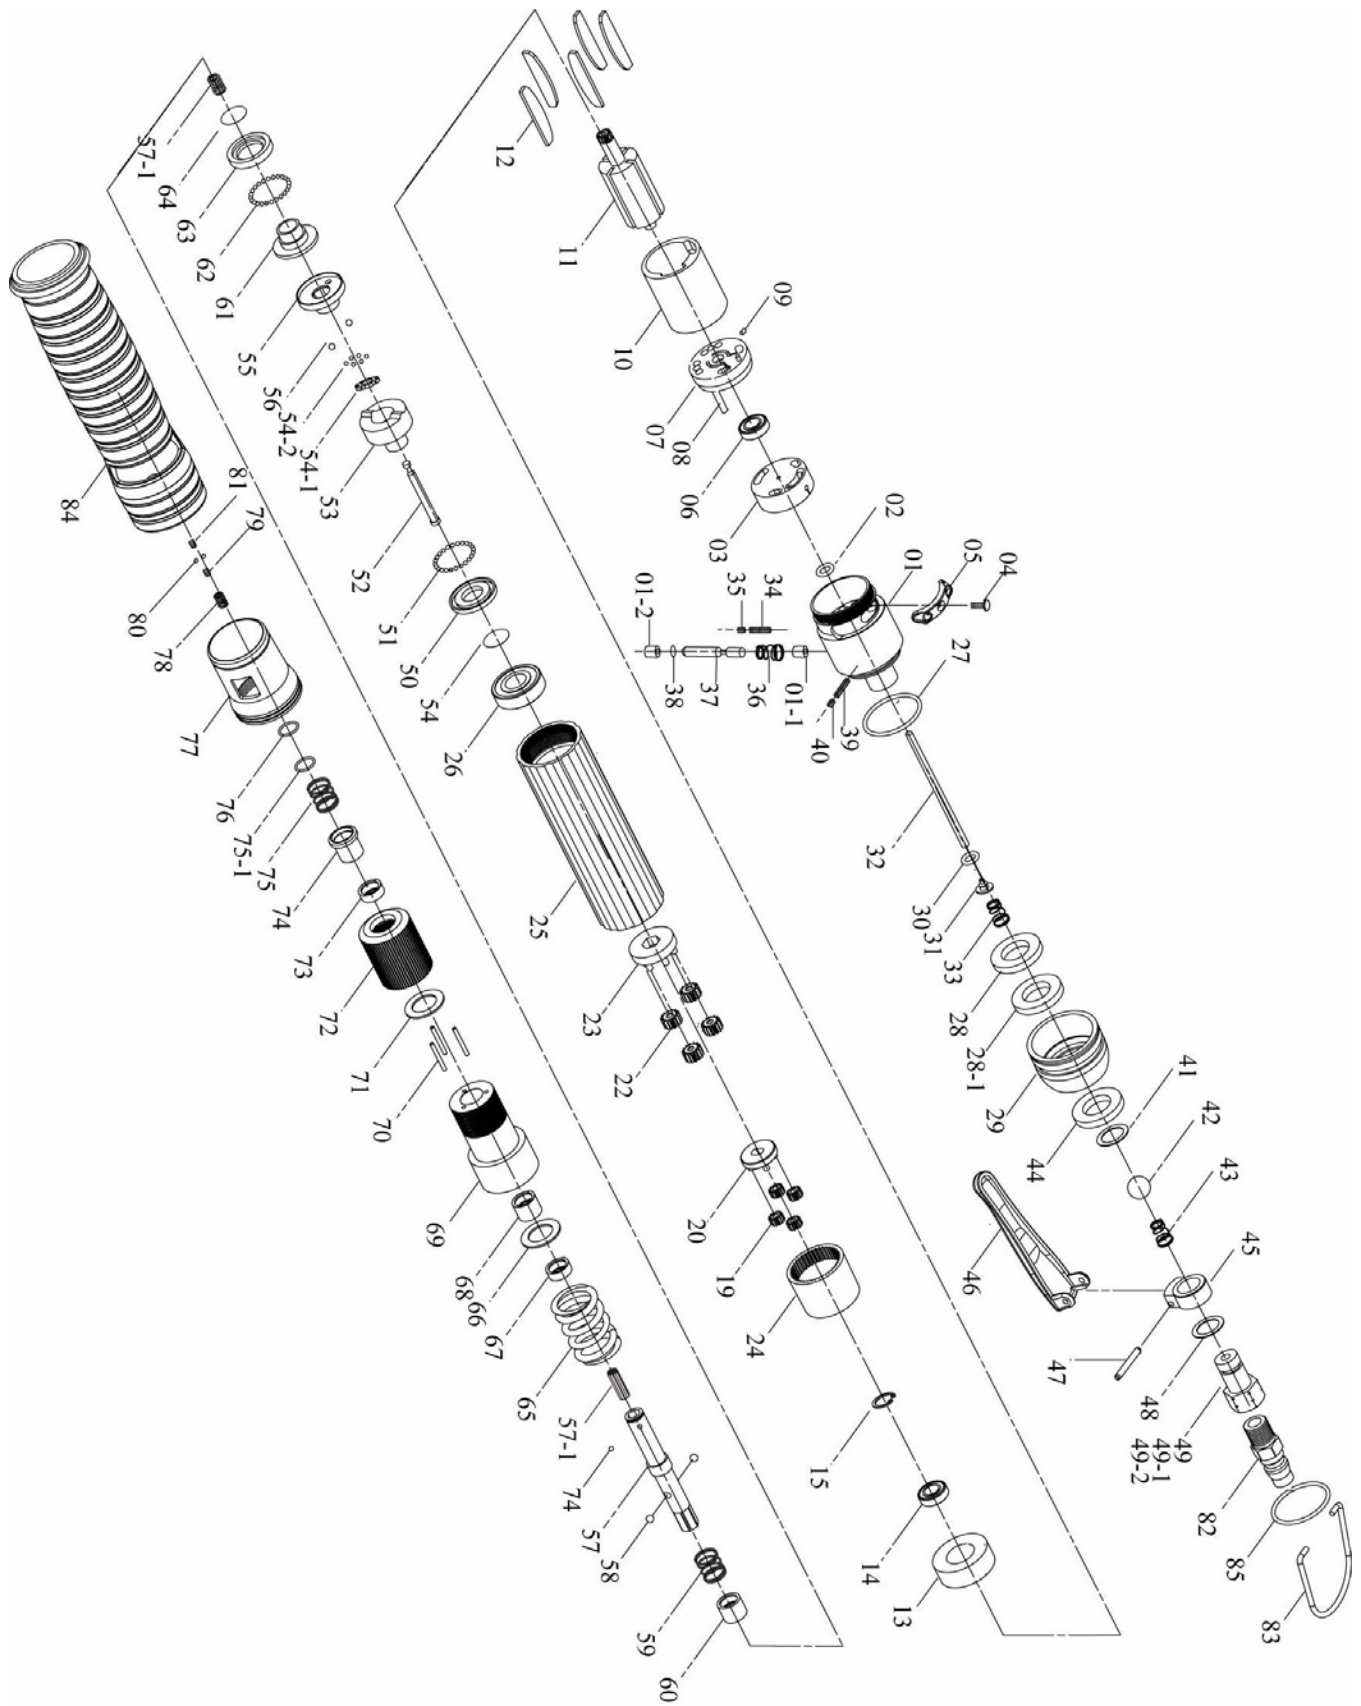

## PNEUMATIC SCREWDRIVER MODEL NO.

XP45

No.	Part No.	Part Name	Q'ty	No.	Part No.	Part Name	Q'ty
1	63-5A3102	End Housing	1	48	63-2Q5001	O Ring	1
1-1	63-2S3010	Inner Bushing	1	49	63-2S2010	Air Inlet Bushing [PT]	1
1-2	63-2S3001	Outer Bushing	1	49-1	63-2S6005	Air Inlet Bushing [PS]	1
2	63-7Q2005	O Ring	1	49-2	63-2S2007	Air Inlet Bushing [NPT]	1
3	63-2P3000	Valve	1	50	63-2S2103	Retainer	1
4	63-7S2100	Set Screw And Washer	1	51	63-7S2102	Ball	28
5	63-2L3028	Switch	1	52	63-3S2001	Pilot Pin	1
6	63-7S2001	Ball Bearing	1	53	63-3S2211	Rear Clutch	1
7	63-1S3001	End Plate	1	54	63-6N2006	C Ring	1
8	63-6S2016	Pin	1	54-1	63-3S5232	Retainer	1
9	63-6S2013	Pin	1	54-2	63-7S2102	Ball	6
10	63-1P3005	Cylinder	1	55	63-3S3201	Center Clutch	1
11	63-1S3037	Rotor	1	56	63-7S2112	Ball	2
12	63-1P3058	Blade	6	57	63-3S7036	Anvil [PULL]	1
13	63-1P3063	Front Plate	1	57-1	63-5N5004	Spring [Pull]	1
14	63-7S2002	Ball Bearing	1	57-2	63-7Q2002	Regulate Screw	1
15	63-6N2020	C Ring	1	58	63-7S2105	Ball	2
19	63-1P2120	15T Plant Gear	4	59	63-6N2110	Spring	1
20	63-1P2283	Fifth Gear Cage and Main Gear	1	60	63-3S2226	Slide Base	1
22	63-1P2121	15T Plant Gear	4	61	63-3S3211	End Clutch	1
23	63-1P2286	Fifth Gear Cage	1	62	63-7S2102	Ball	22
24	63-1S2061	Internal Gear	1	63	63-3S2231	Ball Race	1
25	63-5A3009	Center Housing	1	64	63-6N3100	C Ring	1
26	63-7S5003	Ball Bearing	1	65	63-6N3005	Torque Spring	1
27	63-7Q2015	O Ring	1	66	63-2S7121	Washer	1
28	63-2S2104	Washer	1	67	63-3S2101	Bushing	1
28-1	63-2P3010	Silencer	1	68	63-2S2240	Anvil Bushing	1
29	63-2A3005	Exhaust Deflector	1	69	63-3A2201	Clutch Housing	1
30	63-7Q2007	O Ring	1	70	63-6S2011	Needle Pin	3
31	63-6S2020	Valve Plate	1	71	63-3S3101	Regulation Washer	1
32	63-6S2004	Operating Rod	1	72	63-3A3031	Torque Ring	1
33	63-6N2101	Cone Spring	1	73	63-3S2115	Bushing	1
34	63-6S2031	Screw	1	74	63-5S2009	Bit Slide Sleeve [Pull]	1
35	63-7S2113	Screw	1	74-1	63-7S3107	Ball	1
36	63-2N2101	Spring	1	75	63-6N2110	Spring	1
37	63-2S2021	Valve Pin	1	75-1	63-2S2109	Washer [Pull]	1
38	63-7Q2003	O Ring	1	76	63-6N2001	C Ring	1
39	63-6S2031-1	Screw	1	77	63-5A3512	Torque Cover	1
40	63-7S2113	Screw	1	78	63-6N3102	Spring	1
41	63-7Q6100	O Ring	1	79	63-7S2111	Screw	1
42	63-7S2109	Ball	1	80	63-7S2102	Ball	2
43	63-6N2105	Spring	1	81	63-7S2111	Screw	1
44	63-2P3020	Silencer	1	82	63-2U2002	Air House Nipple	1
45	63-5A2001	Lever Set	1	83	63-5N3003	Suspension Ring	1
46	63-5L3102	Lever	1	84	63-5L3008	Soft Cover [Black]	1
47	63-7S2202	Roll Pin	1	85	63-5L2023	Color Ring	1