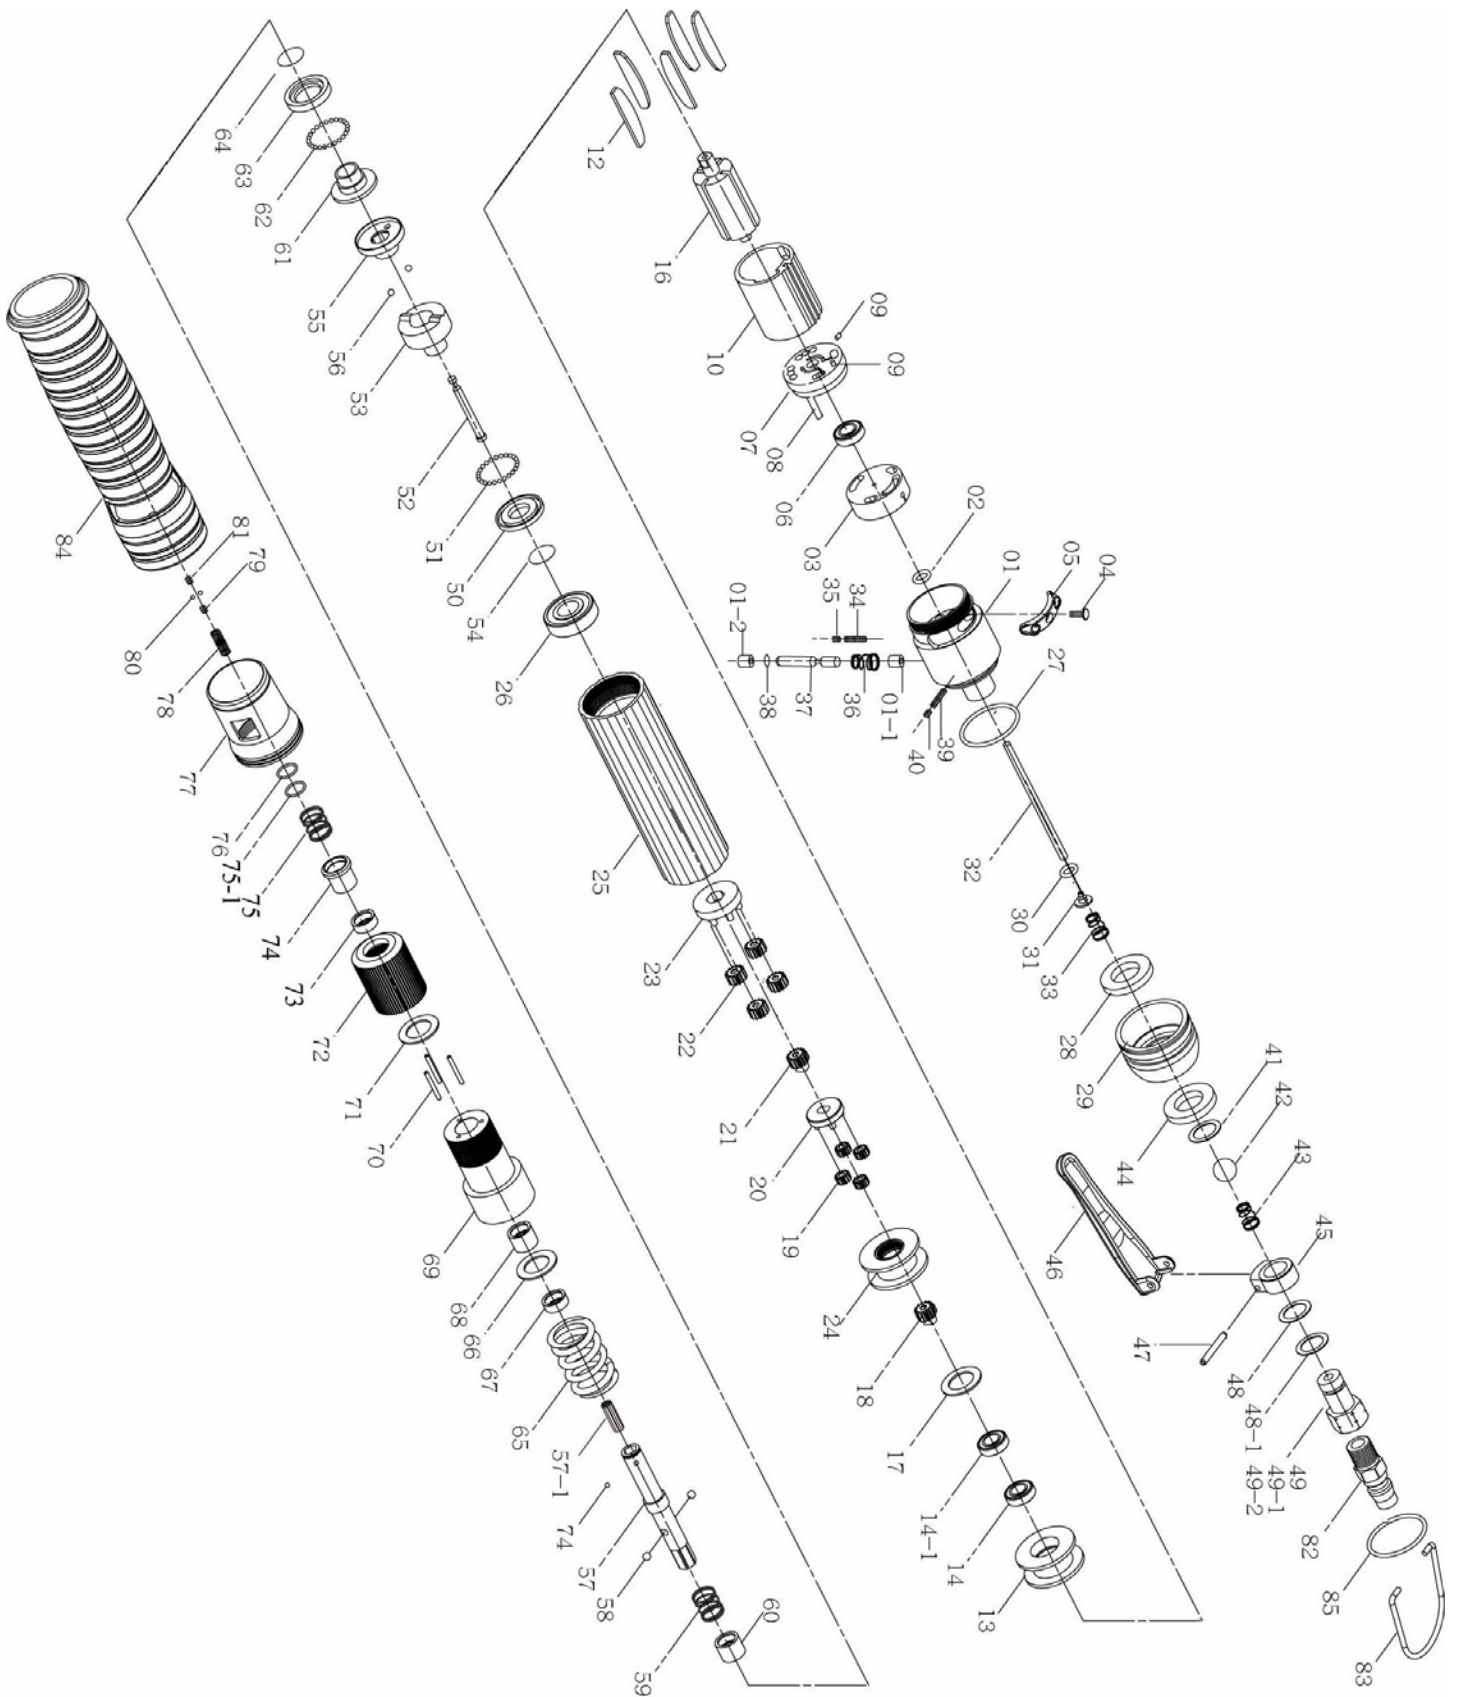

PNEUMATIC SCREWDRIVER MODEL NO.

XP48

PNEUMATIC SCREWDRIVER MODEL NO.

XP48

No.	Part No.	Part Name	Q'ty	No.	Part No.	Part Name	Q'ty
1	63-5A6102	End Housing	1	46	63-5L6102	Lever	1
1-1	63-2S3010	Inner Bushing	1	47	63-7S2202	Roll Pin	1
1-2	63-2S6001	Outer Bushing	1	48	63-2Q5001	O Ring	1
2	63-2Q5001	O Ring	1	48-1	63-7L0002	Washer	1
3	63-2P6000	Valve	1	49	63-2S2010	Air Inlet Bushing [PT]	1
4	63-7S2100	Set Screw And Washer	1	49-1	63-2S6005	Air Inlet Bushing [PS]	1
5	63-2L6028	Switch	1	49-2	63-2S2007	Air Inlet Bushing [NPT]	1
6	63-7S5001	Ball Bearing	1	50	63-2S6103	Retainer	1
7	63-1S6001	End Plate	1	51	63-7S2102	Ball	32
8	63-7S5203	Pin	1	52	63-3S5001	Pilot Pin	1
9	63-7S5201	Pin	2	53	63-3S5211	Rear Clutch	1
10	63-1P6005	Cylinder	1	54	63-6N2006	C Ring	1
12	63-1P6051	Blade	6	55	63-3S5217	Center Clutch	1
13	63-1P6065	Front Plate	1	56	63-7S2112	Ball	2
14	63-7S2002	Ball Bearing	1	57	63-3S5032	Anvil	1
14-1	63-7S2007	Ball Bearing	1	57-1	63-7Q2002	Regulate Screw	1
16	63-1S6045	Rotor	1	58	63-7S2105	Ball	2
17	63-2S5121	Washer	1	59	63-6N5110	Spring	1
18	63-1G6280	21T Main Gear	1	60	63-3S2227	Slide Base	1
19	63-1P2102	10T Plant Gear	7	61	63-3S5221	End Clutch	1
20	63-1P6294	Third Gear Cage	1	62	63-7S2102	Ball	25
21	63-1G6271	21T Main Gear	1	63	63-3S5231	Ball Race	1
22	63-1P6111	10T Plant Gear	7	64	63-6N2006	C Ring	1
23	63-1P6296	Third Gear Cage	1	65	63-6N5007	Torque Spring	1
24	63-1S6061	Internal Gear	1	66	63-2S5121	Washer	1
25	63-5A6049	Center Housing	1	67	63-3S2102	Bushing	1
26	63-7S6003	Ball Bearing	1	68	63-2S2241	Anvil Bushing	1
27	63-2Q2003	O-Ring	1	69	63-3A5201	Clutch Housing	1
28	63-2P3021	Silencer	1	70	63-6S2010	Needle Pin	3
29	63-2A6005	Exhaust Deflector	1	71	63-3S5101	Regulation Washer	1
30	63-7Q2006	O Ring	1	72	63-3A6001	Torque Ring	1
31	63-6S2021	Valve Plate	1	73	63-5S2009	Bit Slide Sleeve [Pull]	1
32	63-6S2005	Operating Rod	1	74	63-3S2120	Bushing	1
33	63-6N2104	Cone Spring	1	74-1	63-7S3107	Ball	1
34	63-6S2030	Screw	1	75	63-6N2103	Spring	1
35	63-7S2113	Screw	1	75-1	63-2S2109	Washer [Pull]	1
36	63-6N5113	Spring	1	76	63-6N2001	C Ring	1
37	63-2S5020	Valve Pin	1	77	63-5A6512	Torque Cover	1
38	63-7Q6112	Valve O-Ring	1	78	63-6N6001	Spring	1
39	63-6S2030-1	Screw	1	79	63-7S2111	Screw	1
40	63-7S2113	Screw	1	80	63-7S2102	Ball	2
41	63-7Q6100	O Ring	1	81	63-7S2111	Screw	1
42	63-7S2103	Ball	1	82	63-2U2002	Air House Nipple	1
43	63-6N2105	Spring	1	83	63-5N3003	Suspension Ring	1
44	63-2P3010	Silencer	1	84	63-5L6008	Soft Cover [Black]	1
45	63-5A2002	Lever Set	1	85	63-5L2023	Color Ring	1