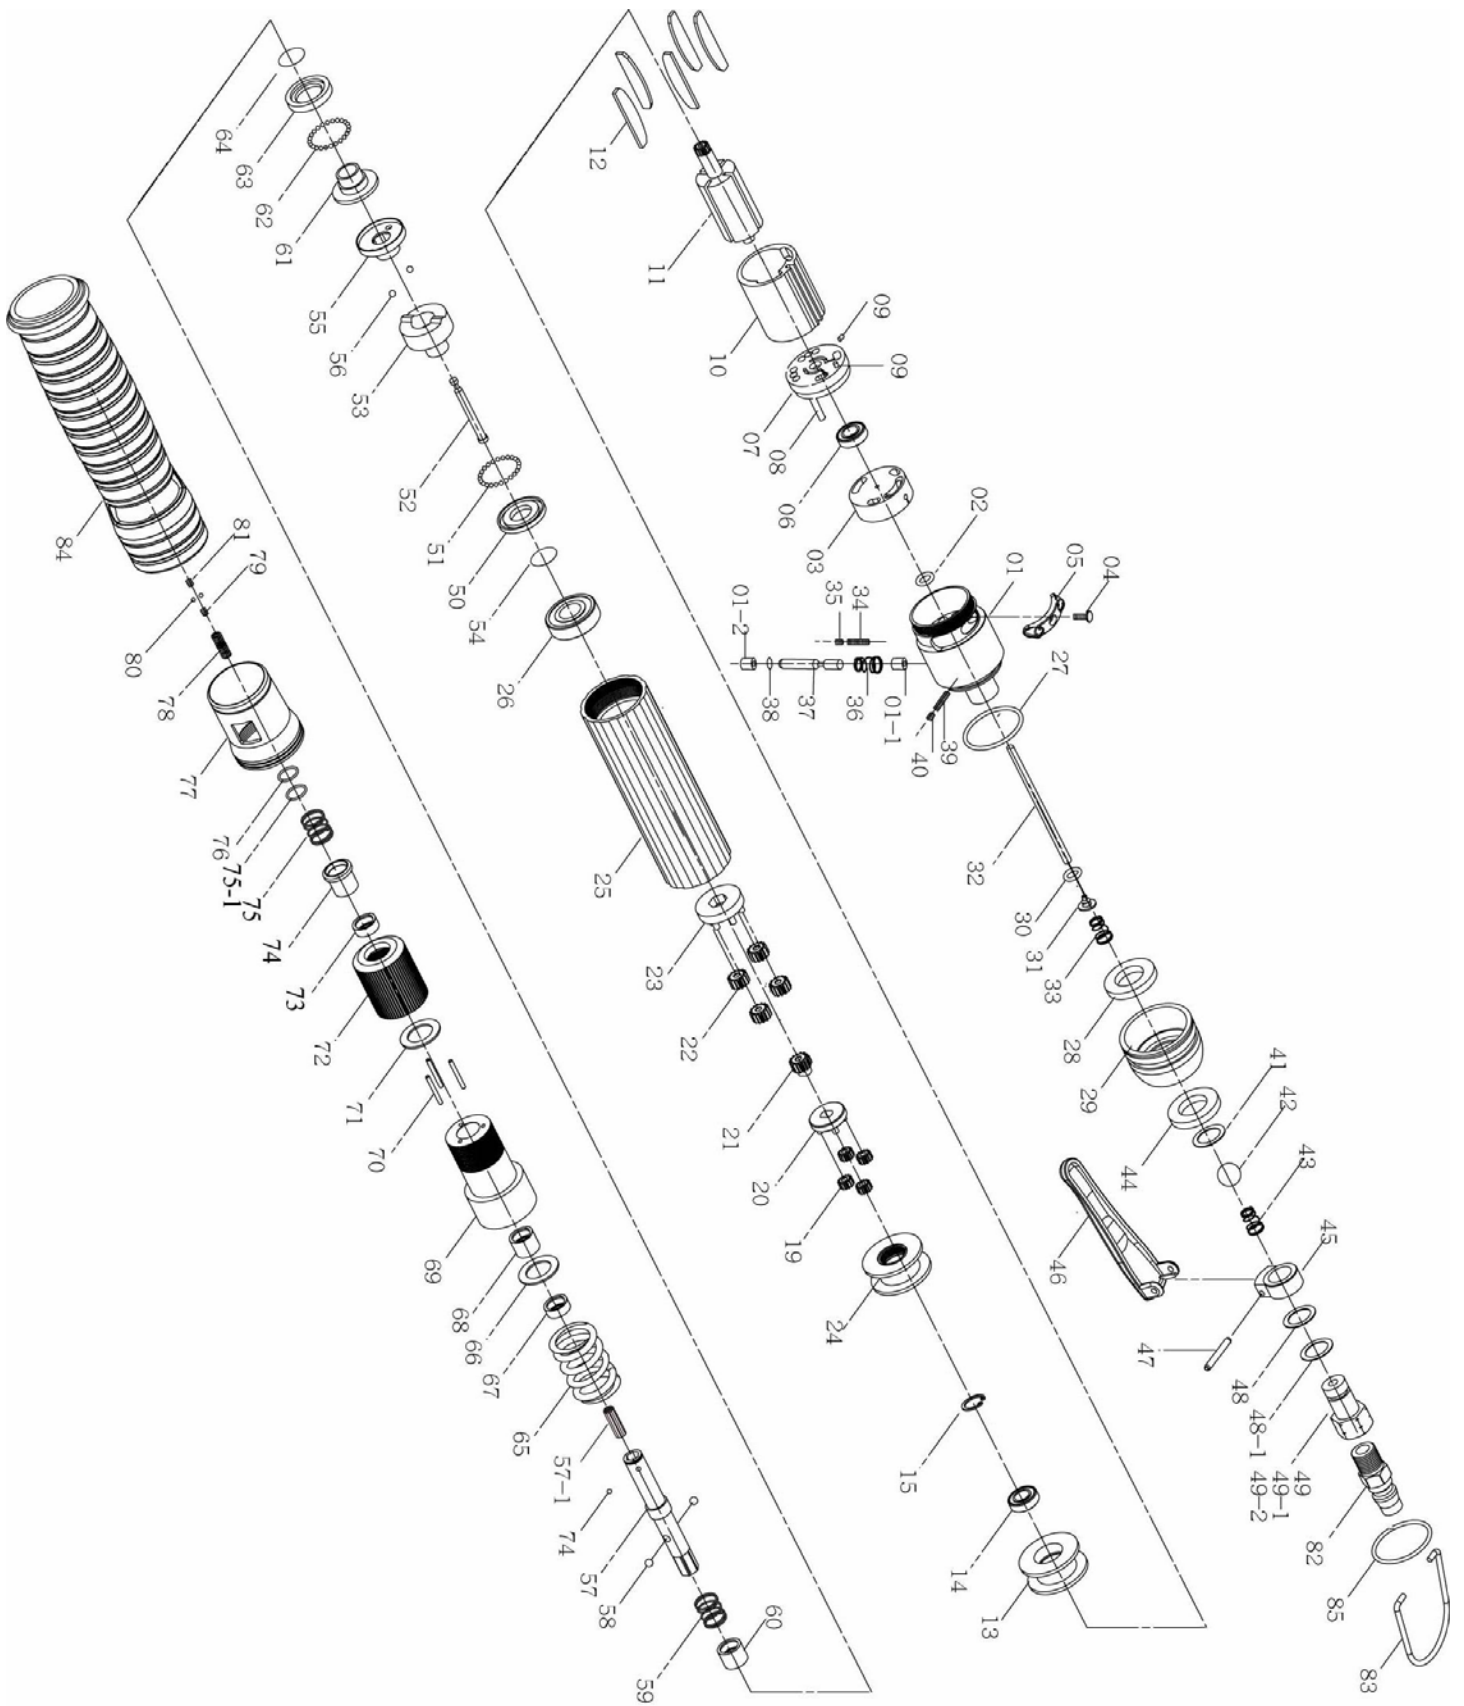

# PNEUMATIC SCREWDRIVER MODEL NO.

XP60