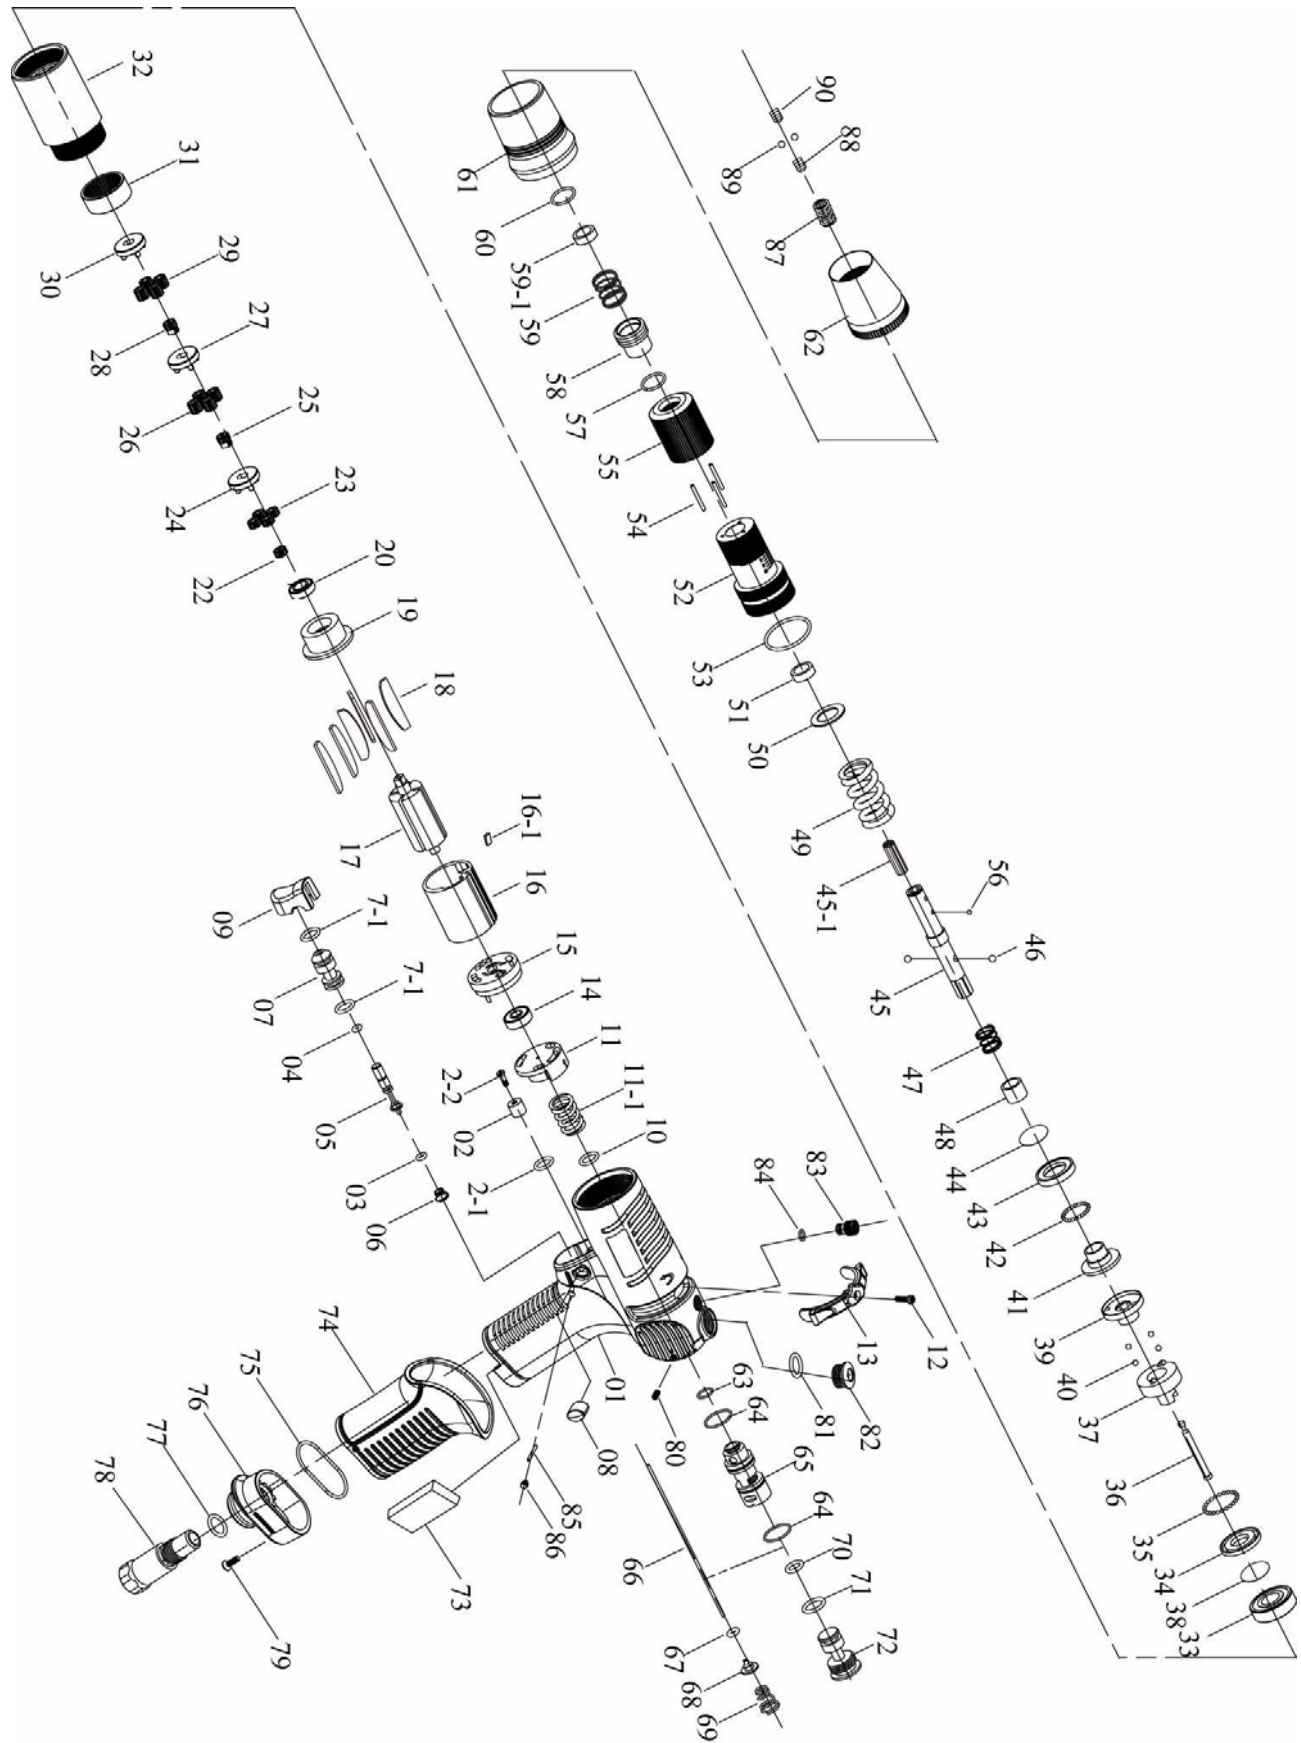

PNEUMATIC SCREWDRIVER MODEL NO.

XP65P

PNEUMATIC SCREWDRIVER MODEL NO.

XP65P

No.	Part No.	Part Name	Q'ty	No.	Part No.	Part Name	Q'ty
1	63-5L2032	Pistol Housing [Black]	1	45	63-3S5038	Anvil	1
2	63-2C2002	Blank Cap	1	45-1	63-7Q2002	Regulate Screw	1
2-1	63-7Q2008	O Ring	1	46	63-7S2105	Ball	2
2-2	63-7S2106-1	Set Screw	1	47	63-6N5110	Spring	1
3	63-7Q2006	O Ring	1	48	63-3S2227	Slide Base	1
4	63-7Q6112	Valve O-Ring	1	49	63-6N5212	Torque Spring	1
5	63-6S2023	Valve Pin	1	50	63-2S5121	Washer	1
6	63-6N2116	Cone Spring	1	51	63-3S2109	Bushing	1
7	63-6S2027	Valve Bushing	1	52	63-3A5232	Clutch Housing	1
7-1	63-7Q2023	O Ring	2	53	63-2Q2004	O Ring	1
8	63-5L2111	Cap	2	54	63-6S2012	Needle Pin	3
9	63-5L2701	Button [Black]	1	55	63-3A6002	Torque Ring	1
10	63-7Q2011	Valve O-Ring	1	56	63-7S3107	Ball	1
11	63-6S6104	Valve	1	57	63-3S2122	Bushing	1
11-1	63-6N5006	Spring	1	58	63-5S2009	Bit Slide Sleeve [Pull]	1
12	63-7S2107	Set Screw And Washer	1	59	63-6N2110	Spring	1
13	63-2L6026	Switch [Black]	1	59-1	63-2S2109	Washer [Pull]	1
14	63-7S5001	Ball Bearing	1	60	63-6N2001	C Ring	1
15	63-1S6001-A	End Plate	1	61	63-5A3212	Housing Cap	1
16	63-1P6005	Cylinder	1	62	63-5A3215-MZ	Torque Cover	1
16-1	63-2S2023	Key	1	63	63-7Q2008	O Ring	1
17	63-1S6046	6T Rotor	1	64	63-7Q6104	O Ring	2
18	63-1P6052	Blade	6	65	63-6S2101	Valve Ring	1
19	63-1P3012	Front Plate	1	66	63-6S6002	Operation Rod	1
20	63-7S2002	Ball Bearing	1	67	63-7Q2006	O Ring	1
22	63-1P2274	18T Main Gear	1	68	63-6S2021	Valve Plate	1
23	63-1P2110	12T Plant Gear	4	69	63-6N2107	Cone Spring	1
24	63-1P2280	Third Gear Cage	1	70	63-7Q6103	O Ring	1
25	63-1G6270	18T Main Gear	1	71	63-2Q5001	O Ring	1
26	63-1P6110	12T Plant Gear	4	72	63-2S2013	Screw Cap	1
27	63-1P2288	Third Gear Cage	1	73	63-2P3040	First Silencer	1
28	63-1P2091	14T Main Gear	1	74	63-5L6201	Pistol Cover	1
29	63-1P2132	14T Plant Gear	4	75	63-7Q2015	O Ring	1
30	63-1P2289	Fourth Gear Cage	1	76	63-2A6002	Exhaust Deflector	1
31	63-1S2062	Internal Gear	1	77	63-2Q5001	O Ring	1
32	63-4V1025	Front Housing	1	78	63-2S2052	Air Inlet Bushing [NPT]	1
33	63-7S6003	Ball Bearing	1	79	63-7S2115	Screw	1
34	63-2S6103	Retainer	1	80	63-7S2150	Screw	2
35	63-7S2102	Ball	32	81	63-2Q5001	O Ring	1
36	63-3S5001	Pilot Pin	1	82	63-2S2011	Screw Cap	1
37	63-3S5214	Rear Clutch	1	83	63-7S2122	Screw	1
38	63-6N2006	C Ring	1	84	63-7Q2020	O Ring	1
39	63-3S5219	Center Clutch	1	85	63-7S5205	Pin	1
40	63-7S2112	Ball	4	86	63-7S2113	Screw	2
41	63-3S5221	End Clutch	1	87	63-6N6001	Spring	1
42	63-7S2102	Ball	25	88	63-7S2111	Screw	1
43	63-3S5231	Ball Race	1	89	63-7S2102	Ball	2
44	63-6N2006	C Ring	1	90	63-7S2111	Screw	1