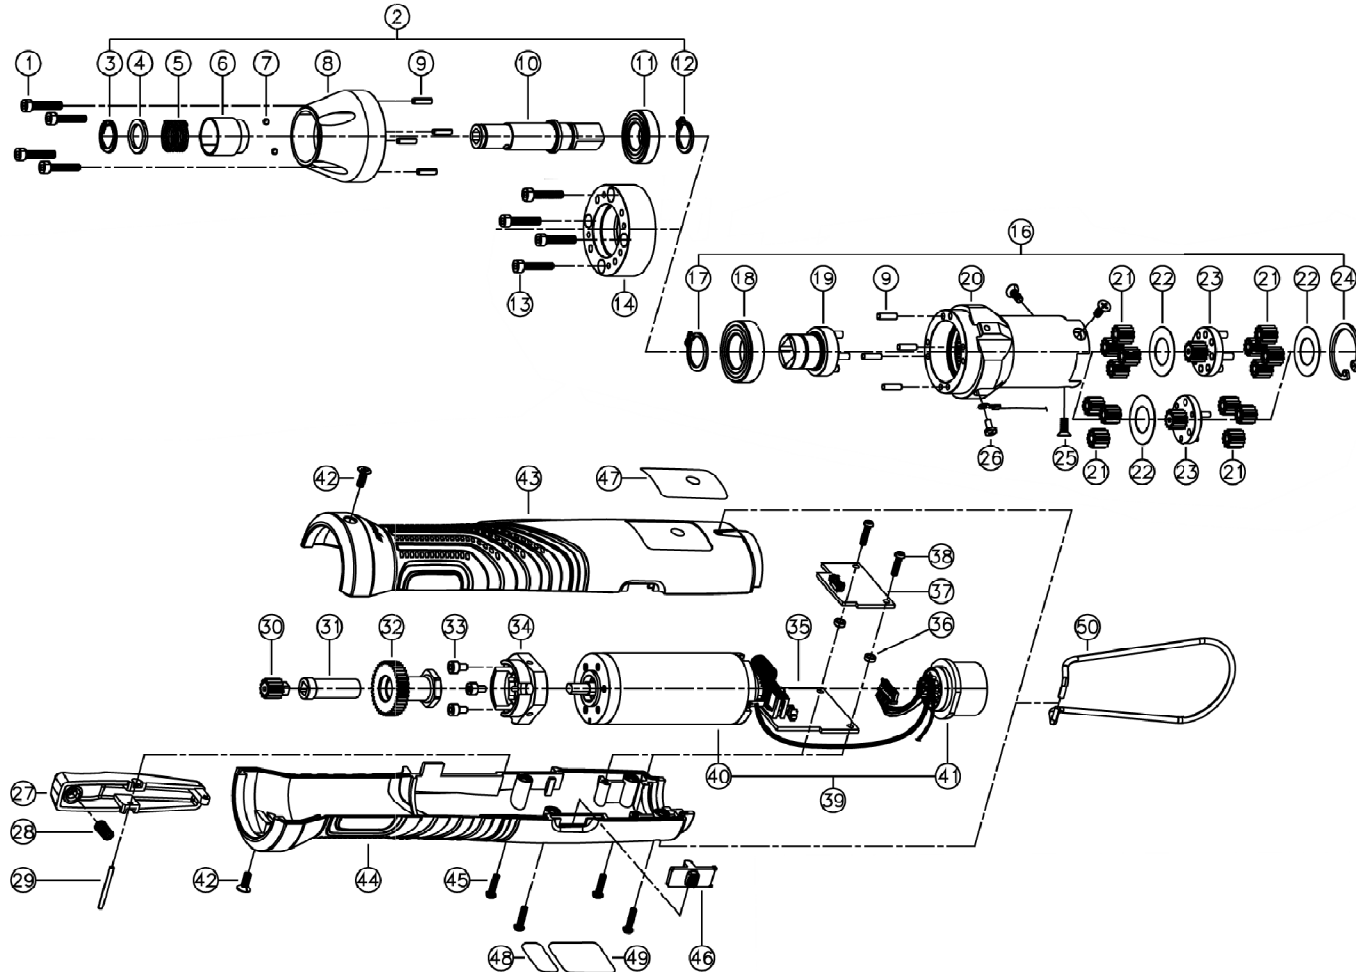

ECT50200 Transducerized Electric Driver Parts List

July 11, 2024

ECT50200 Transducerized Electric Driver Parts List

No.	Part Number	Description	Qty.	No.	Part Number	Description	Qty.
1	13-500279	WRENCH BOLT	4	27	13-300408	LEVER ASS'Y	1
2	13-300026	BIT SOCKET ASS'Y	1	28	13-500324	LEVER SPRING	1
3	13-500285	SNAP RING	1	29	13-500262	PIN	1
4	13-500437	COLLAR SPRING SUPPORTER	1	30	13-500220	PINION GEAR	1
5	13-500439	COLLAR SPRING	1	31	13-501164	ADAPTOR	1
6	13-500438	COLLAR	1	32	13-501238	TRANSDUCER	1
7	13-500328	BALL	2	33	13-500276	WRENCH BOLT	3
8	13-300016	BEARING COVER ASS'Y	1	34	13-501221	MOTOR FLANGE	1
9	13-500444	PIN	8	35	13-300269	PCB ASS'Y	1
10	13-500169	BIT SOCKET	1	36	13-501241	SPACER	2
11	13-500244	BALL BEARING	1	37	13-300270	SMD PCB ASS'Y	1
12	13-500288	SNAP RING	1	38	13-501343	SCREW	2
13	13-500279	WRENCH BOLT	4	39	13-300266	MOTOR SET	1
14	13-501219	GEAR CASE COVER	1	40	13-300271	MOTOR ASS'Y	1
16	13-300253	GEAR ASS'Y	1	41	13-300265	14P N- CONNECTOR ASS'Y	1
17	13-500292	SNAP RING	1	42	13-500268	SCREW	2
18	13-500245	BALL BEARING	1	43	13-501109	ECT50 UPPER HOUSING	1
19	13-300021	2ND GEAR HOLDER ASS'Y	1	44	13-501108	ECT50 LOWER HOUSING	1
20	13-300303	RING GEAR CASE ASS'Y	1	45	13-500266	SCREW	4
21	13-500222	IDLE GEAR	8	46	13-300035	FR SWITCH ASS'Y	1
22	13-500440	WASHER	2	47	13-501376	LED WINDOW LABEL	1
23	13-300022	1ST GEAR HOLDER ASS'Y	1	48	13-500359	DRIVER SN LABEL	1
24	13-501229	SNAP RING	1	49	13-501377	DRIVER NAME LABEL	1
25	13-501235	SCREW	3	50	13-500331	HOOK	1
26	13-501236	SCREW	1				