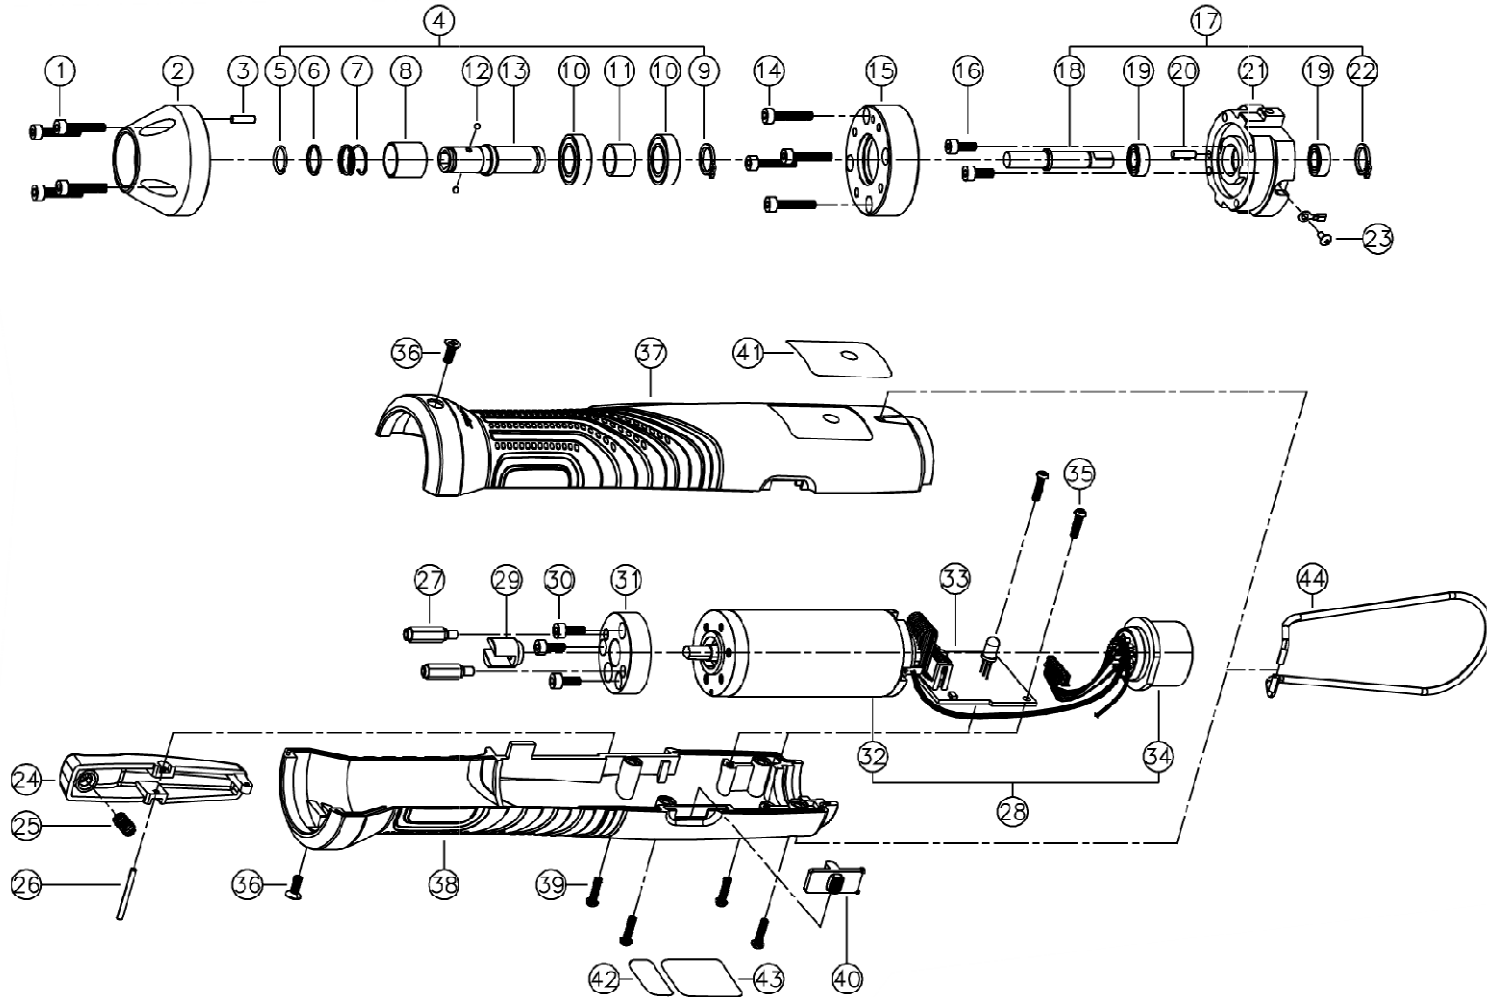

EC50000 Electric Driver Parts List

March 5, 2025

EC50000 Electric Driver Parts List

No.	Part Number	Description	Qty.	No.	Part Number	Description	Qty.
1	13-500279	WRENCH BOLT	4	26	13-500262	PIN	1
2	13-500176	BEARING HOUSING	1	27	13-500455	BEARING CASE SUPPORT	2
3	13-500444	PIN	1	28	13-300437	MOTOR SET	1
4	13-300066	BIT SOCKET ASS'Y	1	29	13-500174	COUPLING	1
5	13-500322	C-RING	1	30	13-500277	WRENCH BOLT	3
6	13-500321	COLLAR SPRING SUPPORTER	1	31	13-500172	MOTOR FLANGE	1
7	13-500323	COLLAR SPRING	1	32	13-300271	MOTOR ASS'Y	1
8	13-500320	COLLAR	1	33	13-300436	PCB ASS'Y	1
9	13-500448	SNAP RING	1	34	13-300438	14P N-CONNECTOR ASS'Y	1
10	13-500250	BEARING	2	35	13-501343	SCREW	2
11	13-500457	BEARING SPACER	1	36	13-500268	SCREW	2
12	13-500327	BALL	2	37	13-501109	ECT50 UPPER HOUSING	1
13	13-500456	BIT SCOKET	1	38	13-501108	ECT50 LOWER HOUSING	1
14	13-500279	WRENCH BOLT	4	39	13-500266	SCREW	4
15	13-501300	BEARING COVER	1	40	13-300035	FR SWITCH ASS'Y	1
16	13-500277	WRENCH BOLT	2	41	13-501376	LED WINDOW LABEL	1
17	13-300068	BEARING CASE ASS'Y	1	42	13-500359	DRIVER SN LABEL	1
18	13-500173	CONNECTION SHAFT	1	43	13-501377	DRIVER NAME LABEL	1
19	13-500249	BEARING	2	44	13-500331	HOOK	1
20	13-500444	PIN	1				
21	13-500170	BEARING CASE	1				
22	13-500282	SNAP RING	1				
23	13-500271	SCREW	1				
24	13-300408	LEVER ASS'Y	1				
25	13-500324	LEVER SPRING	1				