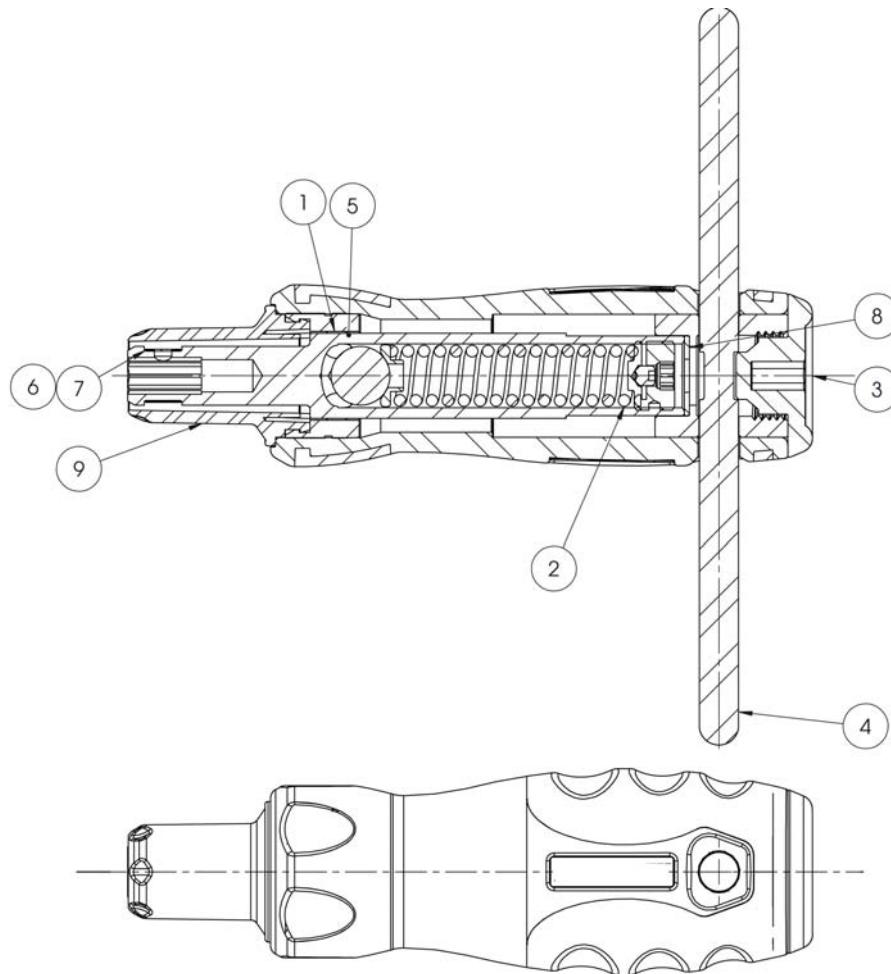

TLS Pro 1350 ESD Parts List

Rev. 1 (9/10/2015)

No.	Part Number	Description	Qty.
1.	20-B45834	HNDL SUB ASSY ESD	1
2.	20-B45817	SPRING HOUSING SUB ASSY	1
3.	20-A45615	END CAP (BLACK)	1
4.	20-A35470	TOMMY BAR - LONG (ST. STEEL)	1
5.	20-P28480	6mm STEEL BALL	3
6.	20-P10650	1/8in STEEL BALL	1
7.	20-A56641	SPRING CLIP	1
8.	20-A45820	THRUST WASHER	1
9.	20-B45571	FRONT COVER	1