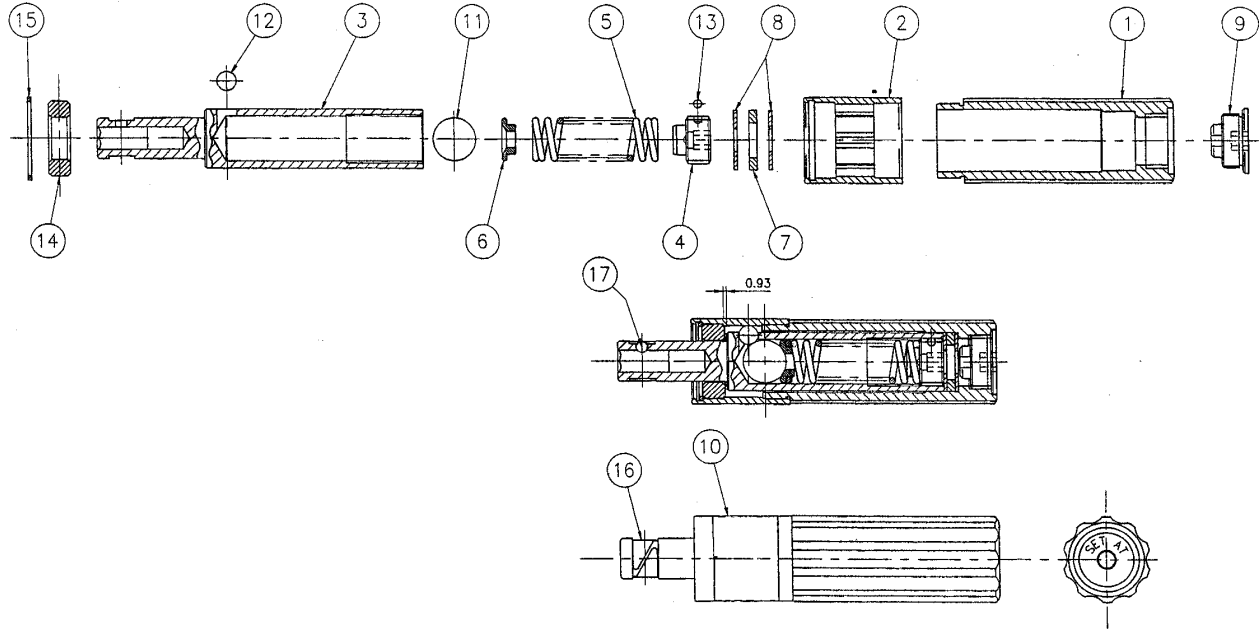

TLS (Minor - 1/4 Female Hex Drive)

Ref#	Part#	Qty	Description
1	20-B15360	1	Handle
2	20-A84890	1	Cam Ring - 6 Lobe
3	20-B49340	1	Spring Housing F/Hex
4	20-A10634	1	Adjusting Screw
5	20-A21060	1	Main Spring
6	20-A15700	1	Spring Thrust pad
7	20-A26490	1	Thrust Washer - Nylatron
8	20-A10662	2	Thrust Washer
9	20-A87970	1	End Cap - Moulded
10	20-B94663	1	Tool Label
11	20-P10630	1	Steel Ball 1/2" Dia
12	20-P10580	3	Steel Ball 7/32" Dia
13	20-P10590	1	Nylon Ball 3/32" Dia
14	20-A51040	1	Radial Bearing
15	20-P10020	1	Retaining ring
16	20-A56640	1	Spring Clip
17	20-P10650	1	Steel Ball 1/8" Dia