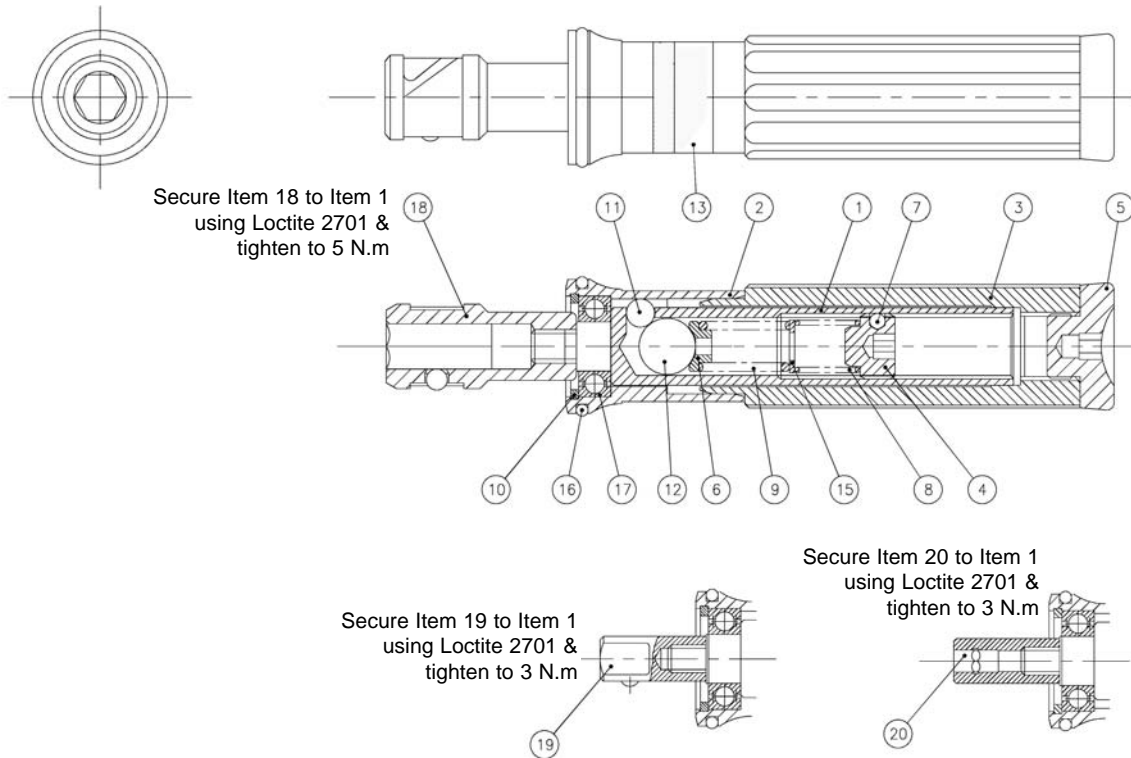

TL5 (Minimaster - 1/4 Female Hex Drive)

Rev 2 November 27, 2012

Ref #	Part #	Quantity	Description
1	20-A13230	1	Spring Housing
2	20-B79060	1	Cam Ring - 3 lobe
3	20-A79070	1	Handle
4	20-A19581	1	Adjusting Screw
5	20-A79085	1	Screwed Plug
6	20-A19632	1	Spring Pad
7	20-P10590	1	3/32 Nylon Ball
8	20-P11100	1	Comp Spring
9	20-P16040	1	Comp Spring
10	20-P16050	1	Retaining Ring
11	220011	3	Ball Bearing 5/32"
12	220021	1	Ball Bearing 5/16"
13	-	1	Label
15	20-P10990	1	Washer Plain
16	20-P15030	1	"O" Ring
17	20-P16060	1	Deep Groove Bearing
18	20-A57750	1	1/4 A/F Female Hex Holder
18 Comprises of	20-A13160	1	FH Adapter Body
	20-A56641	1	Spring Clip
	220028	1	Steel Ball 1/8"
19	20-A13160	1	1/4" Male Square Drive Assembly
20	20-A84920	1	1/4" F/Hex Drive
21	20-P13770	1	3 mm Hex Wrench