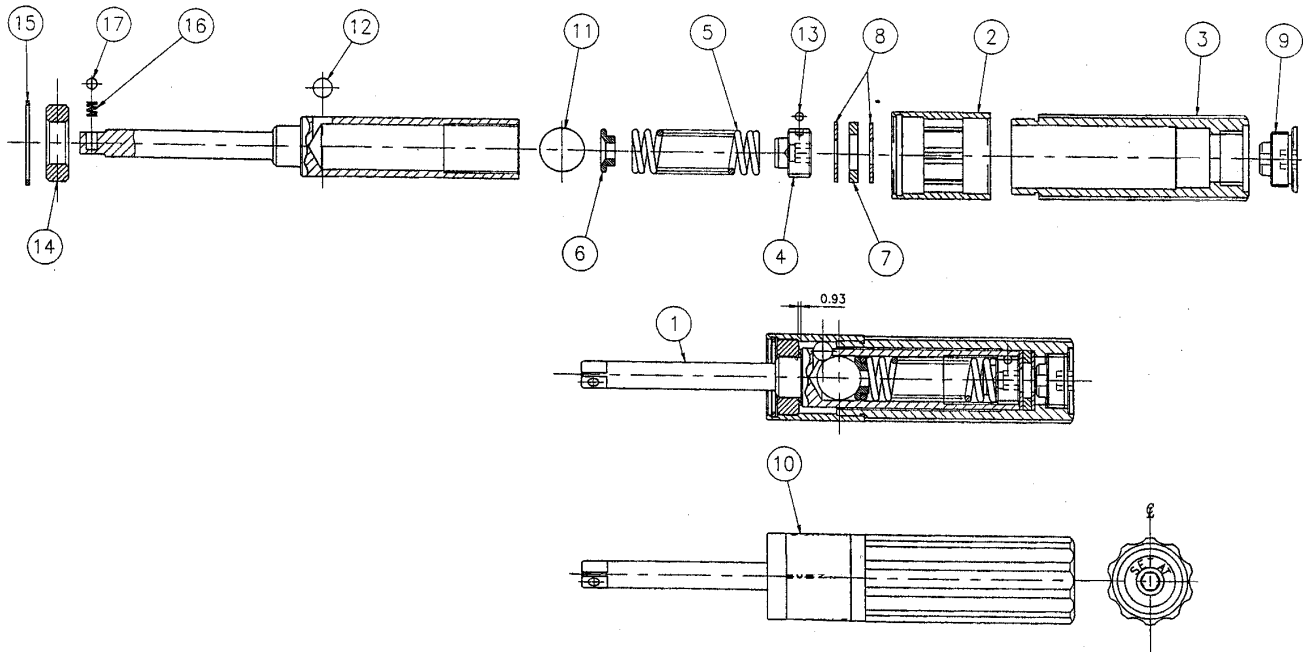

TLS (Minor - 1/4 Male Sq. Drive)

Ref#	Part#	Qty	Description
1	20-A15380	1	Spring Housing Sq. Dr
2	20-A84890	1	Cam Ring - 6 Lobe
3	20-B15360	1	Handle
4	20-A10634	1	Adjusting Screw
5	20-A21060	1	Main Spring
6	20-A15700	1	Spring Thrust pad
7	20-A26490	1	Thrust Washer - Nylatron
8	20-A10662	2	Thrust Washer
9	20-A87970	1	End Cap - Moulded
10	20-B94663	1	Tool Label
11	20-P10630	1	Steel Ball 1/2" Dia
12	20-P10580	3	Steel Ball 7/32" Dia
13	20-P10590	1	Nylon Ball 3/32" Dia
14	20-A51040	1	Radial Bearing
15	20-P10020	1	Retaining ring
16	20-A10031	1	Ball Catch Spring
17	20-P10650	1	Steel Ball 1/8" Dia