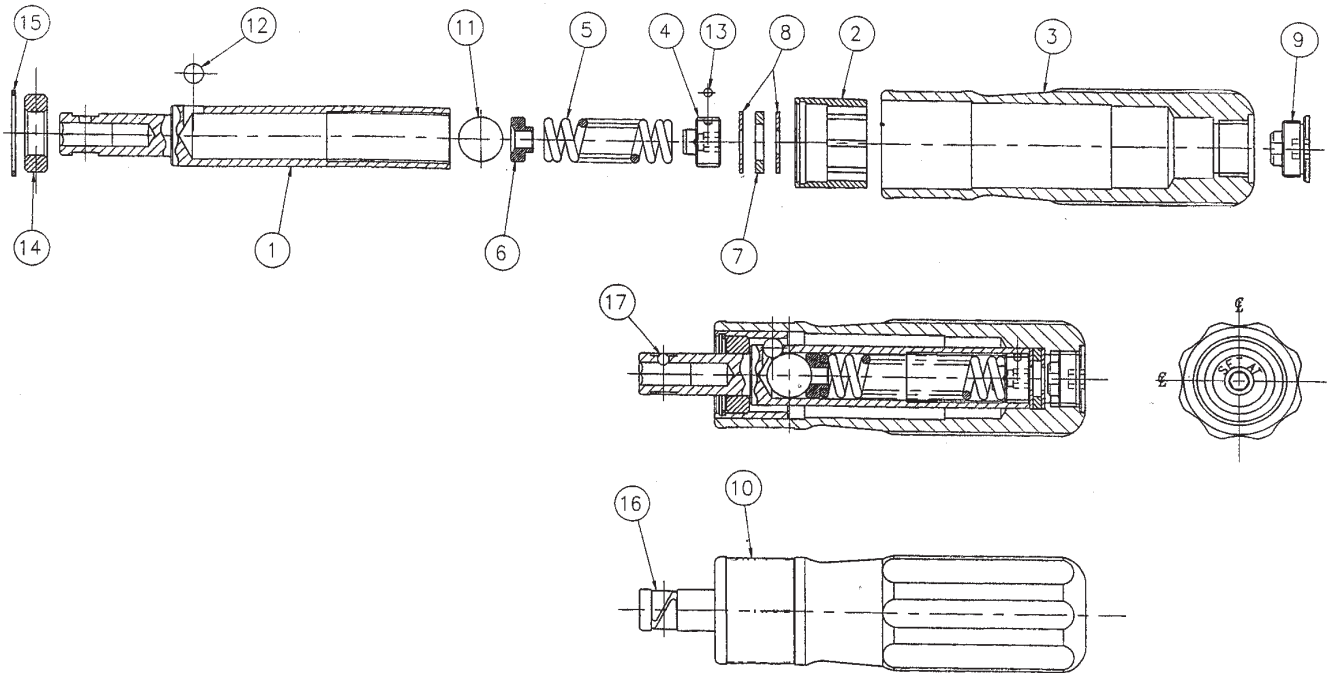

TLS (Standard - 1/4 Female Hex Drive)

Version 1.1 (3/23/15)

No.	Part#	Qty	Description
1	20-B49350	1	Spring Housing F/Hex
2	20-A84900	1	Cam Ring - 6 Lobe
3	20-B15220	1	Handle
4	20-AE0040	1	Adjusting Screw
5	205827	1	Main Spring
6	20-A33230	1	Spring Thrust pad
7	202649	1	Thrust Washer - Nylatron
8	201093	2	Thrust Washer
9	20-A87970	1	End Cap - Moulded
10	20-B94664	1	Tool Label
11	20-P10630	1	Steel Ball 1/2" Dia
12	220015	3	Steel Ball 7/32" Dia
13	20-P10590	1	Nylon Ball 3/32" Dia
14	205104	1	Radial Bearing
15	20-P10020	1	Retaining ring
16	20-A56641	1	Spring Clip
17	220077	1	Steel Ball 1/8" Dia