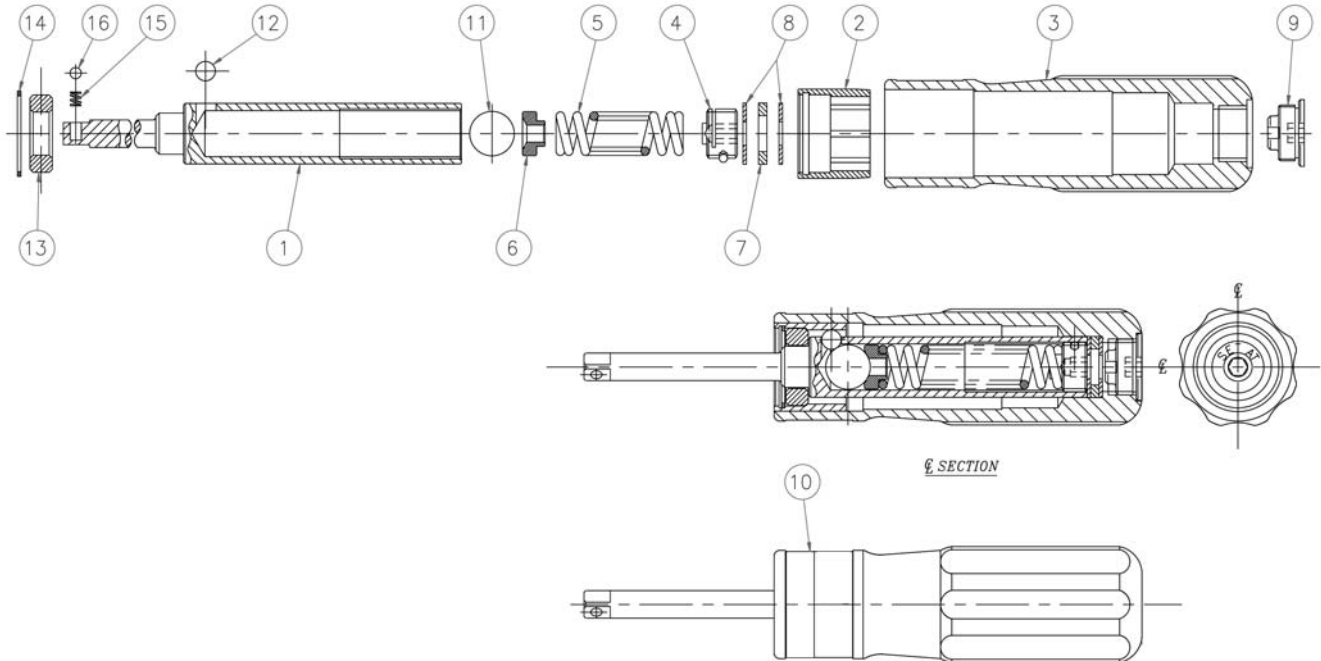

TLS (Standard - 1/4 Male Sq. Drive)

Version 1.1 (3/23/15)

No.	Part#	Qty	Description
1	201086	1	Spring Housing Sq. Drive
2	20-A84900	1	Cam Ring - 6 Lobe
3	20-B15220	1	Handle
4	20-AE0040	1	Adjusting Screw Assy
5	205827	1	Main Spring
6	20-A33230	1	Spring Thrust Pad
7	202649	1	Thrust Washer - Nylatron
8	201093	2	Thrust Washer
9	20-A87970	1	End Cap - Moulded
10	20-B94664	1	Tool Label
11	20-P10630	1	Steel Ball 1/2" Dia
12	220015	3	Steel Ball 7/32" Dia
13	205104	1	Radial Bearing
14	20-P10020	1	Retaining Ring
15	201013	1	Ball Catch Spring
16	220077	1	Steel Ball 1/8" Dia