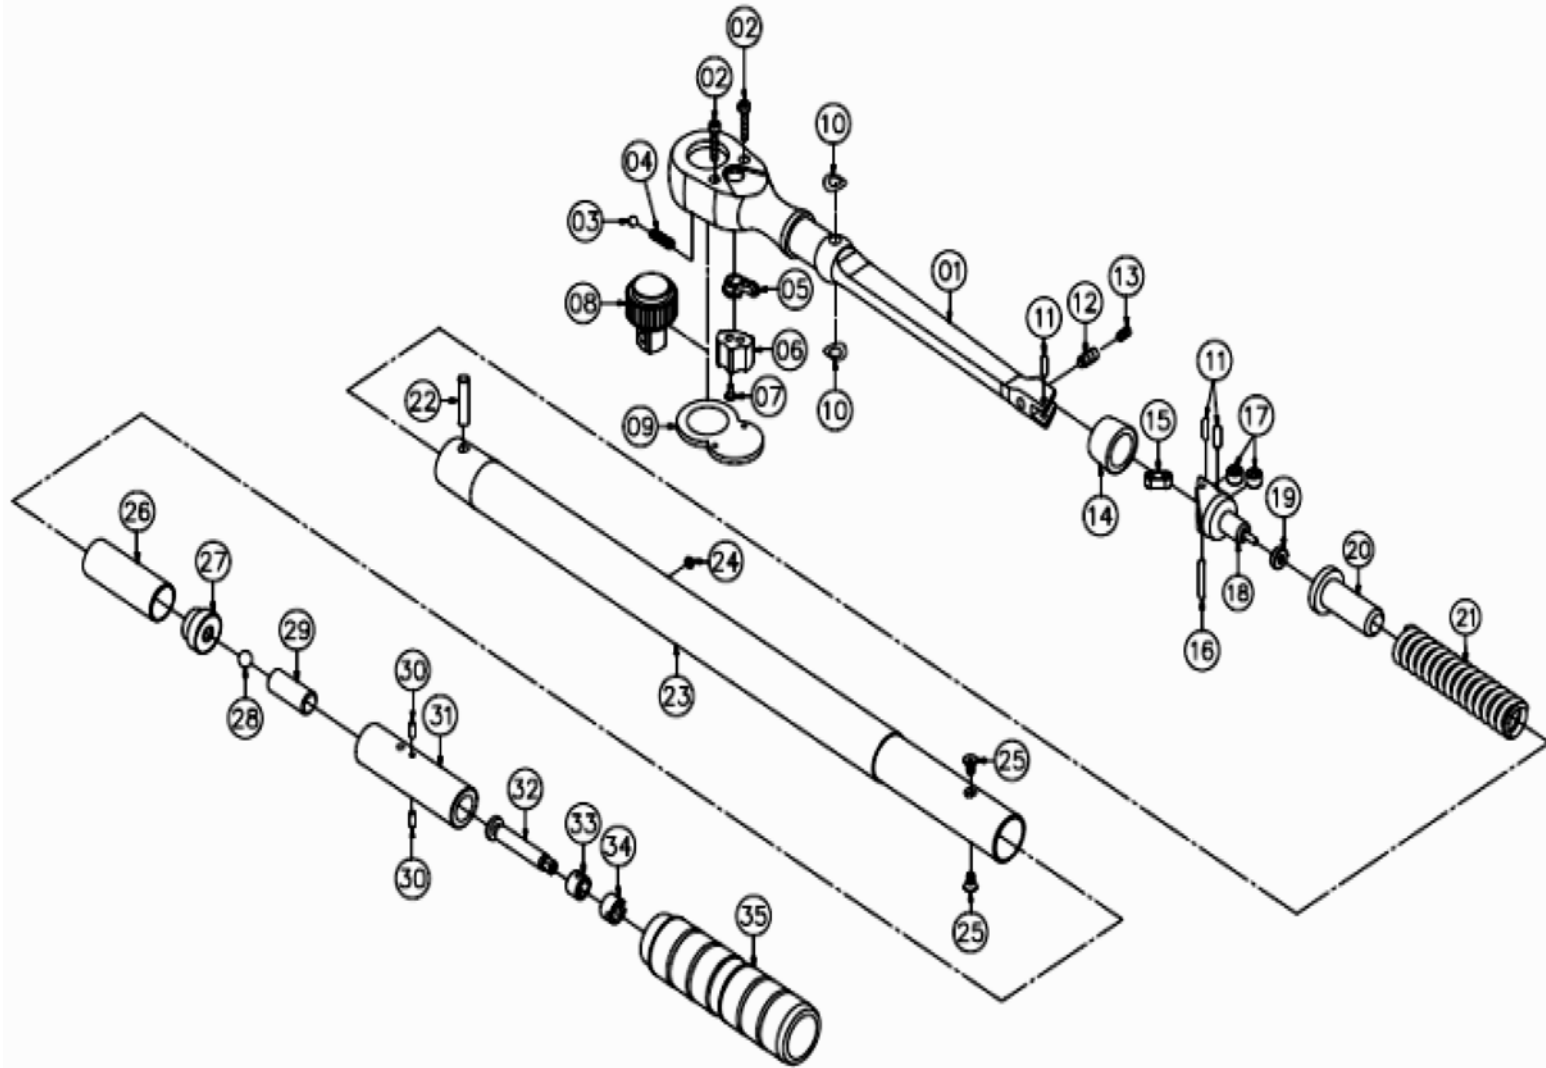

IPT 250 Click Wrench

Rev 1.1 5/26/2015

IPT 250 Click Wrench

Rev 1.1 5/26/2015

No.	Part Number	Description	Qty.
1	IPT250-1	Main body	1
2	IPT250-2	Screw for steel cover	2
3	IPT250-3	Steel ball for pawl	1
4	IPT250-4	Spring for pawl	1
5	IPT250-5	Switch	1
6	IPT250-6	Pawl	1
7	IPT250-7	Screw for pawl	1
8	IPT250-8	1/2" Square drive	1
9	IPT250-9	Steel cover	1
10	IPT250-10	Washer	2
11	IPT250-11	Pin	3
12	IPT250-12	Hex screw	1
13	IPT250-13	Hex screw	1
14	IPT250-14	O Ring	1
15	IPT250-15	Block joint	1
16	IPT250-16	Pin	1
17	IPT250-17	Roller	2
18	IPT250-18	Sliding base	1
19	IPT250-19	Shaft	1
20	IPT250-20	Spring base	1
21	IPT250-21	Spring	1
22	IPT250-22	Pin	1
23	IPT250-23	Steel tube	1
24	IPT250-24	Cover	1
25	IPT250-25	Screw	2
26	IPT250-26	Extended tube	1
27	IPT250-27	Spring base	1
28	IPT250-28	Steel ball	1
29	IPT250-29	Steel ball base	1
30	IPT250-30	Pin	2
31	IPT250-31	Non-scale tube	1
32	IPT250-32	Adjustable lever	1
33	IPT250-33	Screw base	1
34	IPT250-34	Adjustable screw	1
35	IPT250-35	Aluminum handle	1

Ratchet Repair Kit Item # 82-34509

- Contents:**
 1/2" Square Drive (Qty 1)
 Pawl (Qty 1)
 Switch (Qty 1)
 Steel Ball for Pawl (Qty 1)
 Screw for Steel Cover (Qty 2)
 Screw for Pawl (Qty 1)
 Spring for Pawl (Qty 1)
 Steel Cover (Qty 1)