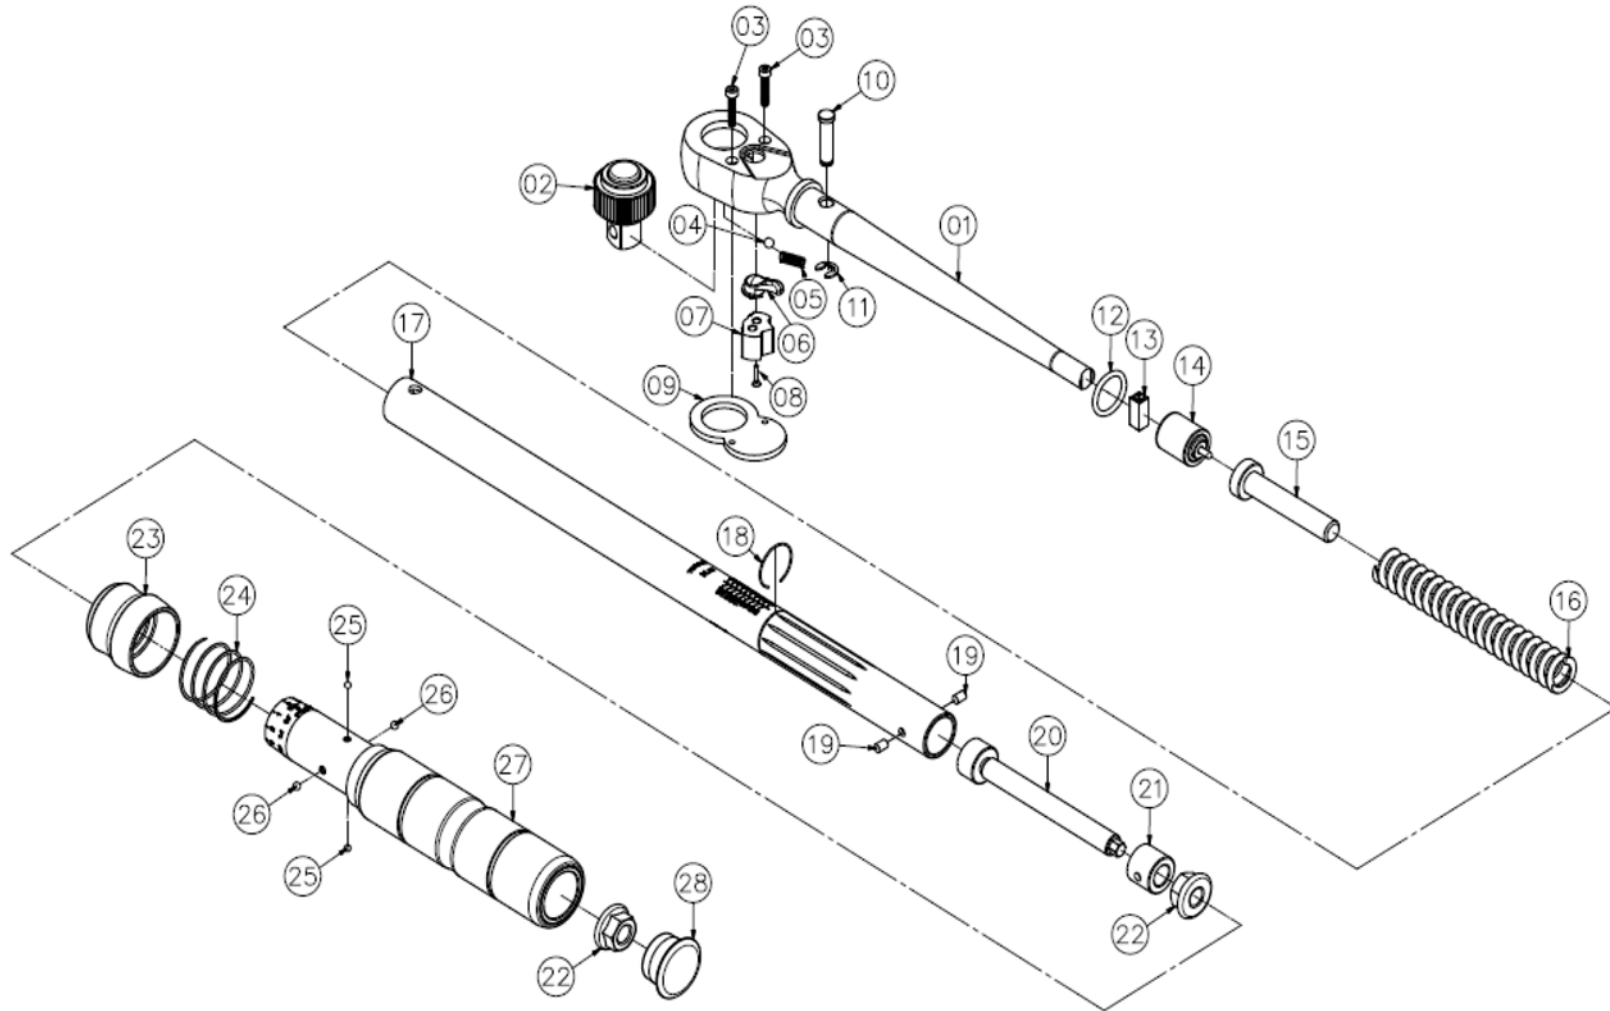

EPT75F Click Wrench

Rev 1.1 5/18/2015

EPT75F Click Wrench

Rev 1.1 5/18/2015

No.	Part Number	Description	Qty.
1	EPT75F-1	Main body	1
2	EPT75F-2	3/8" Square drive	1
3	EPT75F-3	Screw for steel cover	2
4	EPT75F-4	Steel ball for pawl	1
5	EPT75F-5	Spring for pawl	1
6	EPT75F-6	Switch	1
7	EPT75F-7	Pawl	1
8	EPT75F-8	Screw for pawl	1
9	EPT75F-9	Steel cover	1
10	EPT75F-10	Pin	1
11	EPT75F-11	E Ring	1
12	EPT75F-12	O Ring	1
13	EPT75F-13	Jumping square	1
14	EPT75F-14	Cam set	1
15	EPT75F-15	Spring base set	1
16	EPT75F-16	Spring	1
17	EPT75F-17	Steel tube	1
18	EPT75F-18	C Ring	1
19	EPT75F-19	Pin	2
20	EPT75F-20	Adjustable lever	1
21	EPT75F-21	Screw base	1
22	EPT75F-22	Hex screw nut	2
23	EPT75F-23	Ring-pull	1
24	EPT75F-24	Lock spring	1
25	EPT75F-25	3.0 mm Steel ball	2
26	EPT75F-26	3.5 mm Steel ball	2
27	EPT75F-27	Aluminum handle set	1
28	EPT75F-28	Tail cover	1

Ratchet Repair Kit Item # 82-34309

Contents:
 3/8" Square Drive (Qty 1)
 Pawl (Qty 1)
 Switch (Qty 1)
 Steel Ball for Pawl (Qty 1)
 Screw for Steel Cover (Qty 2)
 Screw for Pawl (Qty 1)
 Spring for Pawl (Qty 1)
 Steel Cover (Qty 1)