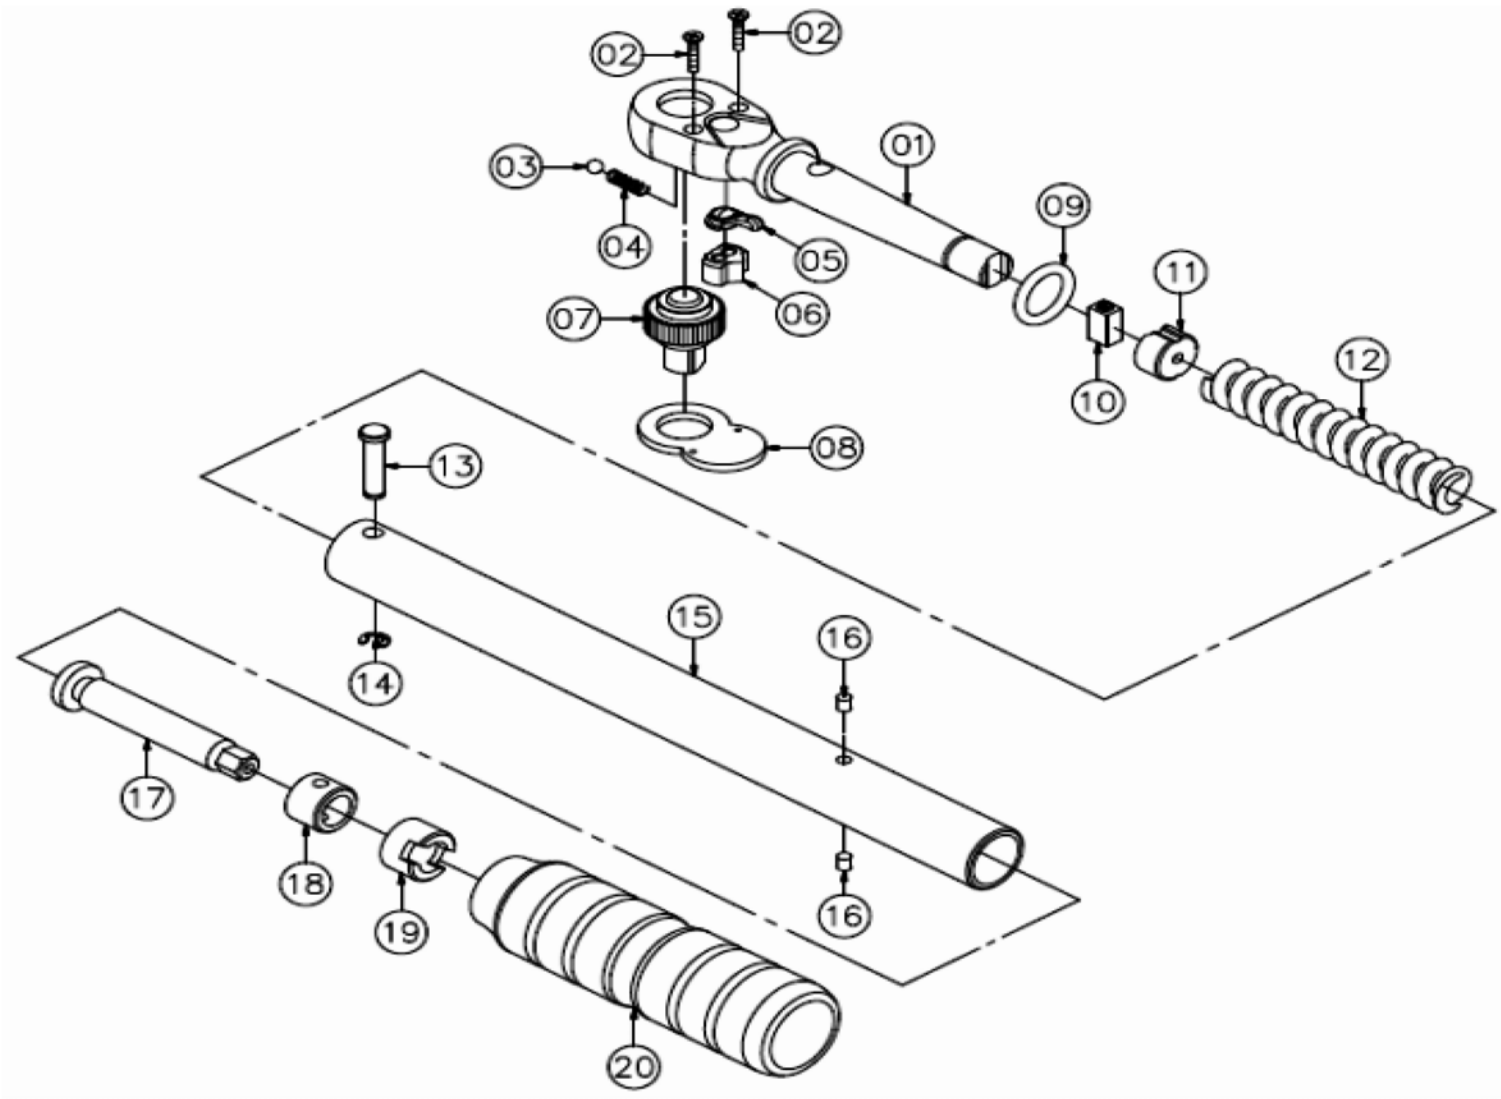

# IPT 18 Click Wrench

Rev 1.1 5/20/2015

# IPT 18 Click Wrench

Rev 1.1 5/20/2015

No.	Part Number	Description	Qty.
1	IPT18-1	Main body	1
2	IPT18-2	Screw for steel cover	2
3	IPT18-3	Steel ball for pawl	1
4	IPT18-4	Spring for pawl	1
5	IPT18-5	Switch	1
6	IPT18-6	Pawl	1
7	IPT18-7	1/4" Square drive	1
8	IPT18-8	Steel cover	1
9	IPT18-9	O Ring	1
10	IPT18-10	Jumping square	1
11	IPT18-11	Cam set	1
12	IPT18-12	Spring	1
13	IPT18-13	Pin	1
14	IPT18-14	E Ring	1
15	IPT18-15	Steel tube	1
16	IPT18-16	Pin	2
17	IPT18-17	Adjustable lever	1
18	IPT18-18	Screw base	1
19	IPT18-19	Adjustable screw	1
20	IPT18-20	Aluminum handle	1

## Ratchet Repair Kit Item # 82-34209

### Contents:

- 1/4" Square Drive (Qty 1)
- Pawl (Qty 1)
- Switch (Qty 1)
- Steel Ball for Pawl (Qty 1)
- Screw for Steel Cover (Qty 2)
- Spring for Pawl (Qty 1)
- Steel Cover (Qty 1)