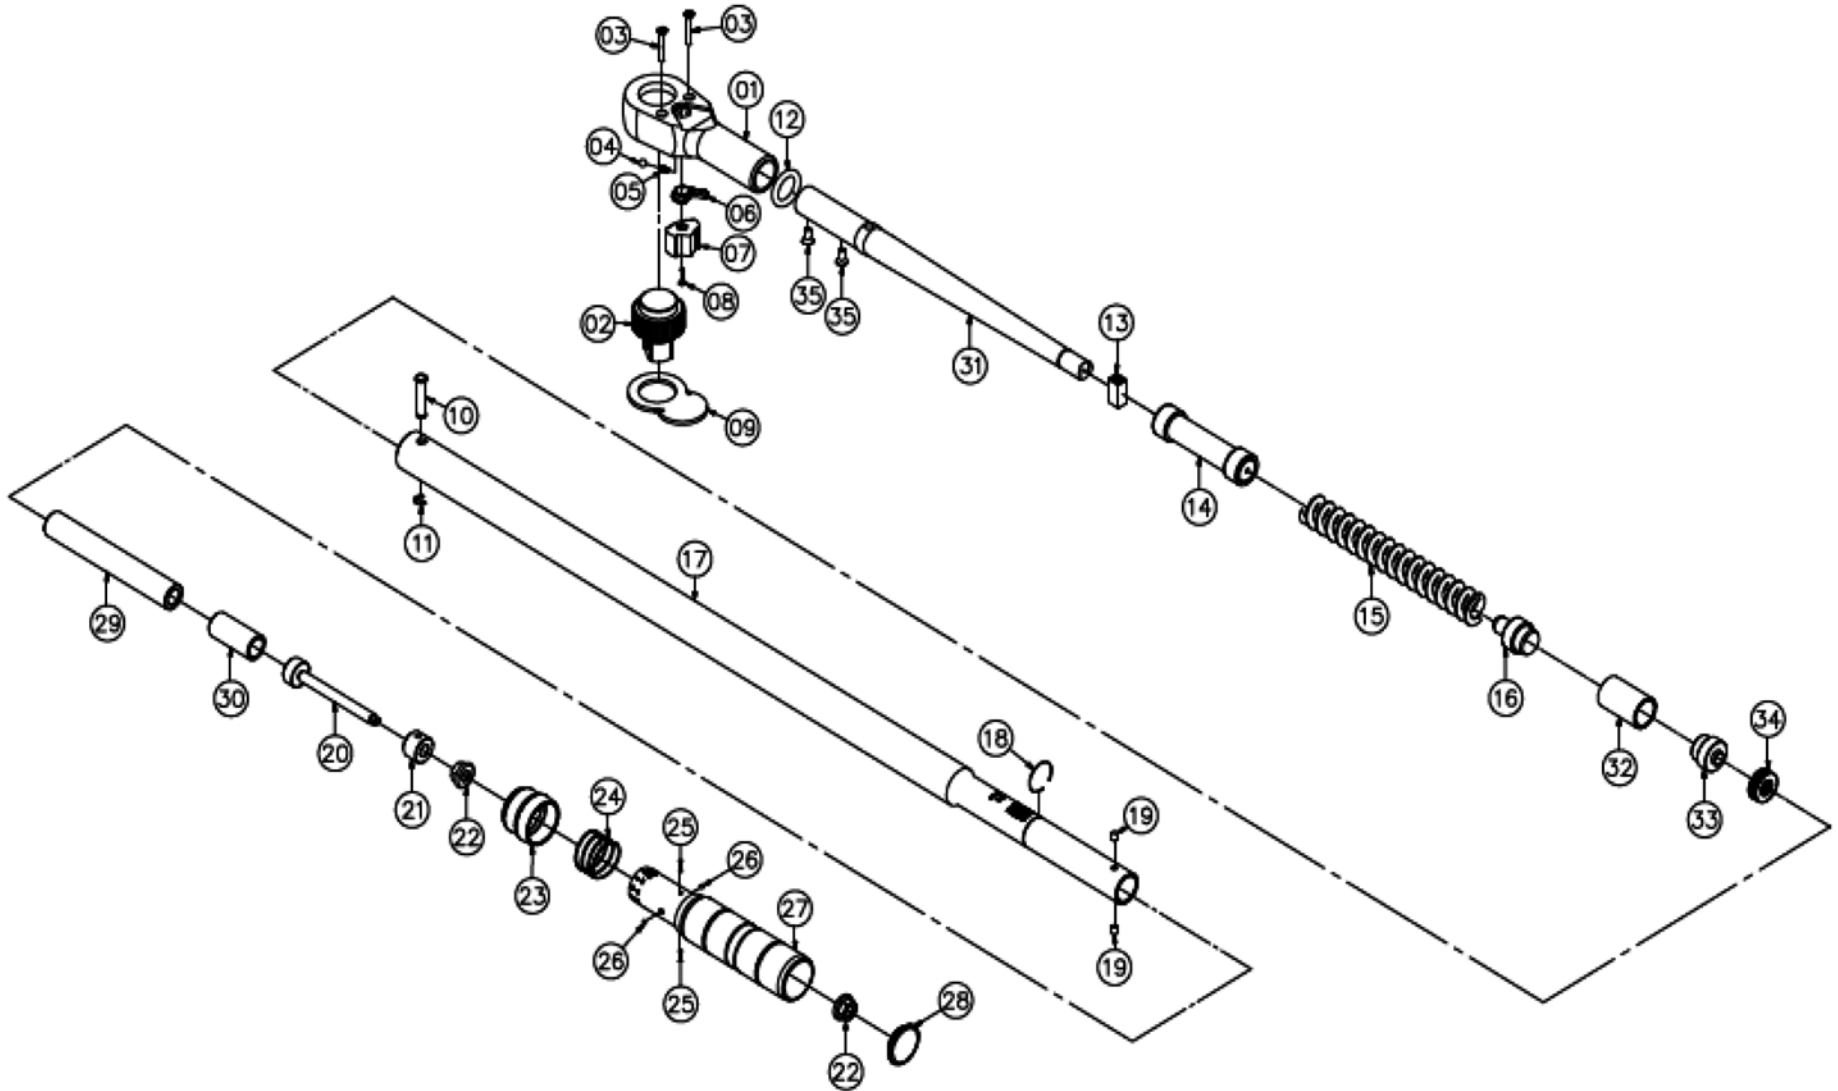

EPT400F Click Wrench

Rev 1.1 5/19/2015

EPT400F Click Wrench

Rev 1.1 5/19/2015

No.	Part Number	Description	Qty.
1	EPT400F-1	Main body	1
2	EPT400F-2	3/4" Square drive	1
3	EPT400F-3	Screw for steel cover	2
4	EPT400F-4	Steel ball for pawl	1
5	EPT400F-5	Spring for pawl	1
6	EPT400F-6	Switch	1
7	EPT400F-7	Pawl	1
8	EPT400F-8	Screw for pawl	1
9	EPT400F-9	Steel cover	1
10	EPT400F-10	Pin	1
11	EPT400F-11	E Ring	1
12	EPT400F-12	O Ring	1
13	EPT400F-13	Jumping square	1
14	EPT400F-14	Cam set	1
15	EPT400F-15	Spring	1
16	EPT400F-16	Spring base	1
17	EPT400F-17	Steel tube	1
18	EPT400F-18	C Ring	1
19	EPT400F-19	Pin	2
20	EPT400F-20	Adjustable lever	1
21	EPT400F-21	Screw base	1
22	EPT400F-22	Hex screw nut	2
23	EPT400F-23	Ring-pull	1
24	EPT400F-24	Lock spring	1
25	EPT400F-25	3.0 mm Steel ball	2
26	EPT400F-26	3.5 mm Steel ball	2
27	EPT400F-27	Aluminum handle set	1
28	EPT400F-28	Tail cover	1
29	EPT400F-29	Spacer propping bar	1
30	EPT400F-30	Extend tube	1
31	EPT400F-31	Connecting bar	1
32	EPT400F-32	Extend tube	1
33	EPT400F-33	Bearing shifting bar	1
34	EPT400F-34	Bearing	1

Ratchet Repair Kit Item # 82-34609

Contents:
 3/4" Square Drive (Qty 1)
 Pawl (Qty 1)
 Switch (Qty 1)
 Steel Ball for Pawl (Qty 1)
 Screw for Steel Cover (Qty 2)
 Screw for Pawl (Qty 1)
 Spring for Pawl (Qty 1)
 Steel Cover (Qty 1)