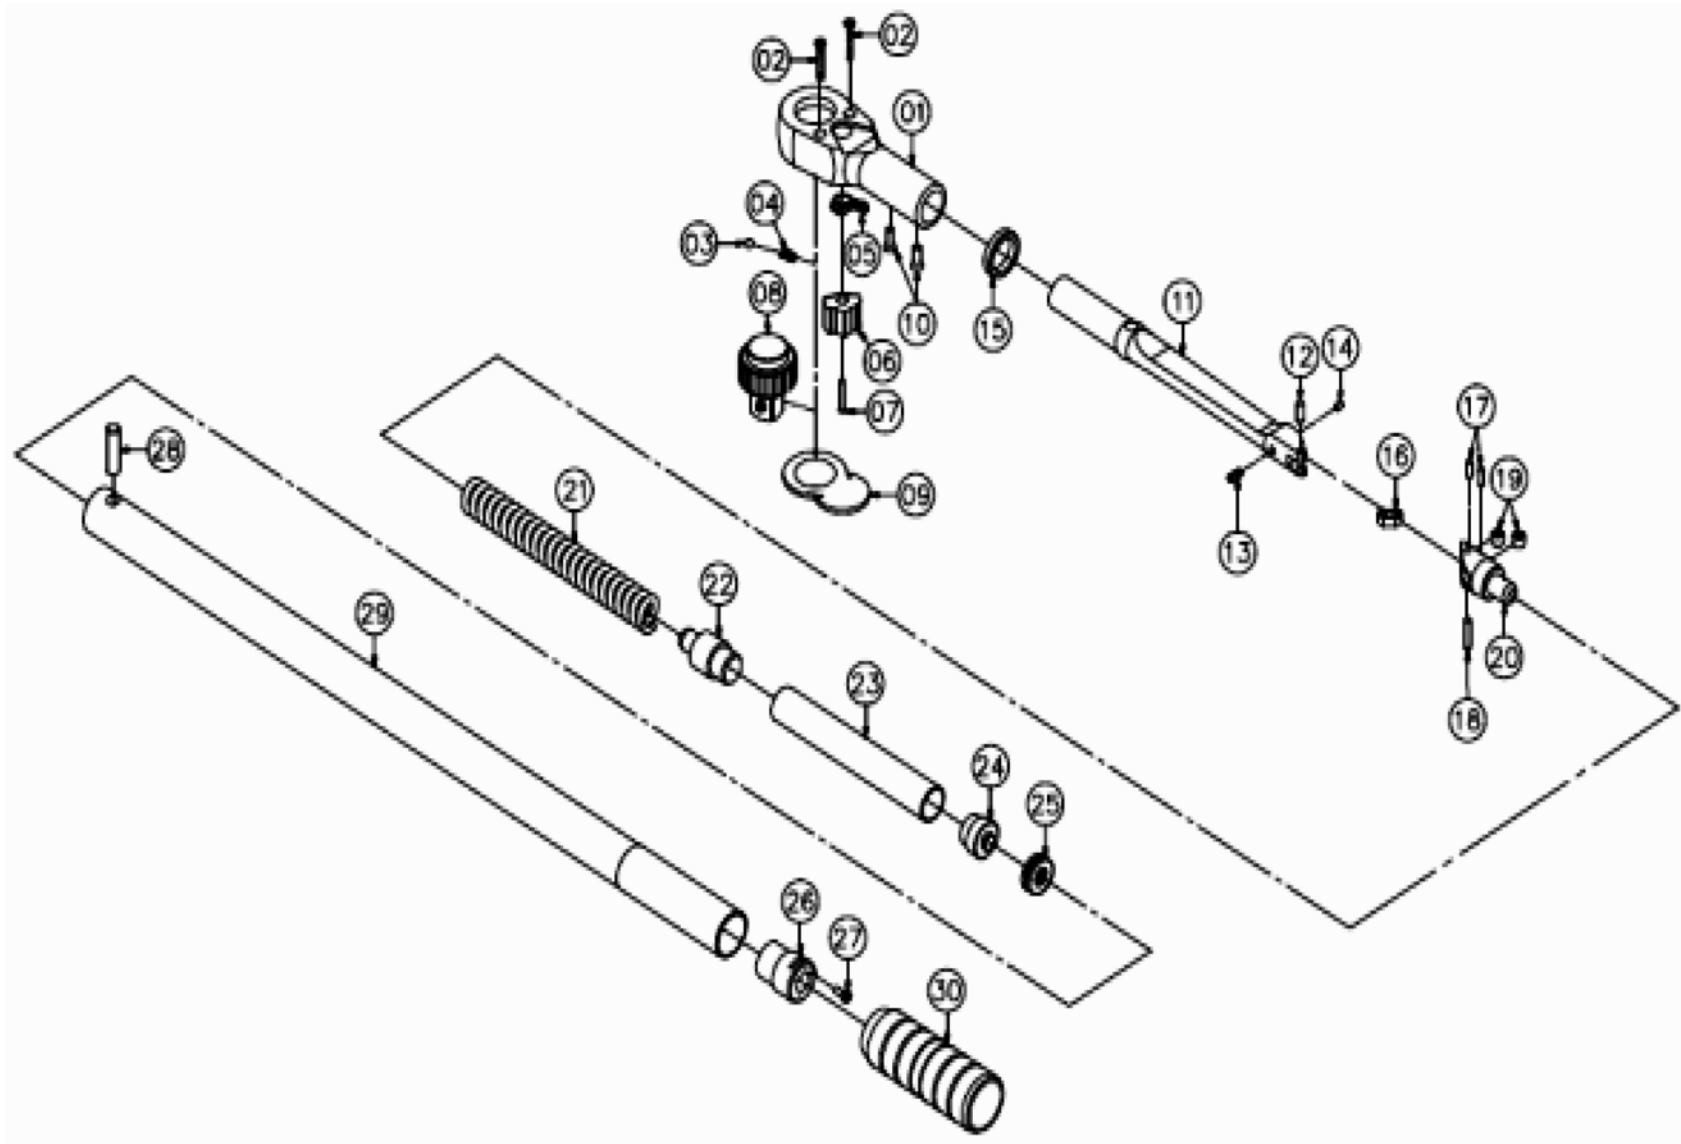

IPT 369 Click Wrench

Rev 1.1 5/26/2015

IPT 369 Click Wrench

Rev 1.1 5/26/2015

No.	Part Number	Description	Qty.
1	IPT369-1	Main body	1
2	IPT369-2	Screw for steel cover	2
3	IPT369-3	Steel ball for pawl	1
4	IPT369-4	Spring for pawl	1
5	IPT369-5	Switch	1
6	IPT369-6	Pawl	1
7	IPT369-7	Screw for pawl	1
8	IPT369-8	3/4" Square drive	1
9	IPT369-9	Steel cover	1
10	IPT369-10	Screw	2
11	IPT369-11	Lever	1
12	IPT369-12	Pin	1
13	IPT369-13	Hex screw	1
14	IPT369-14	Hex screw	1
15	IPT369-15	O ring	1
16	IPT369-16	Block joint	1
17	IPT369-17	Pin	2
18	IPT369-18	Pin	1
19	IPT369-19	Roller	2
20	IPT369-20	Sliding base	1
21	IPT369-21	Spring	1
22	IPT369-22	Spring base	1
23	IPT369-23	Extended tube	1
24	IPT369-24	Shaft adapter	1
25	IPT369-25	Thrust bearing	1
26	IPT369-26	Adjustable screw	1
27	IPT369-27	Hex screw	1
28	IPT369-28	Pin	1
29	IPT369-29	Steel tube	1
30	IPT369-30	Aluminum handle	1

Ratchet Repair Kit Item # 82-34609

Contents:

3/4" Square Drive (Qty 1)
Pawl (Qty 1)
Switch (Qty 1)
Steel Ball for Pawl (Qty 1)
Screw for Steel Cover (Qty 2)
Screw for Pawl (Qty 1)
Spring for Pawl (Qty 1)
Steel Cover (Qty 1)