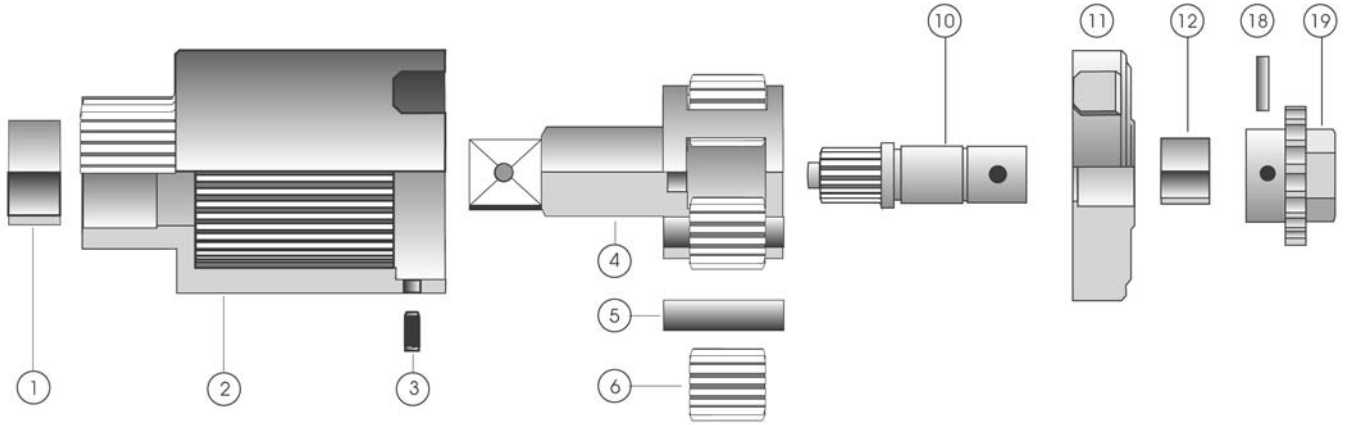

H10 Parts List

Rev 2 (4/17/12)

No.	Part Number	Description	Qty.
1	21-20140	Sleeve	1
2	21-10212	Gear Housing	1
3	21-20020	Stud Bolts	4
4	21-10181	Gear Cage 3/4"	1
5	21-20012	Bearing Pins	4
6	21-10148	Planet Gears	4
10	21-11107	Shaft	1
11	21-11307	Cover Plate	1
12	21-20143	Sleeve	1
18	21-20022	Shear Pin	1
19	21-11114	Hand Wheel	1