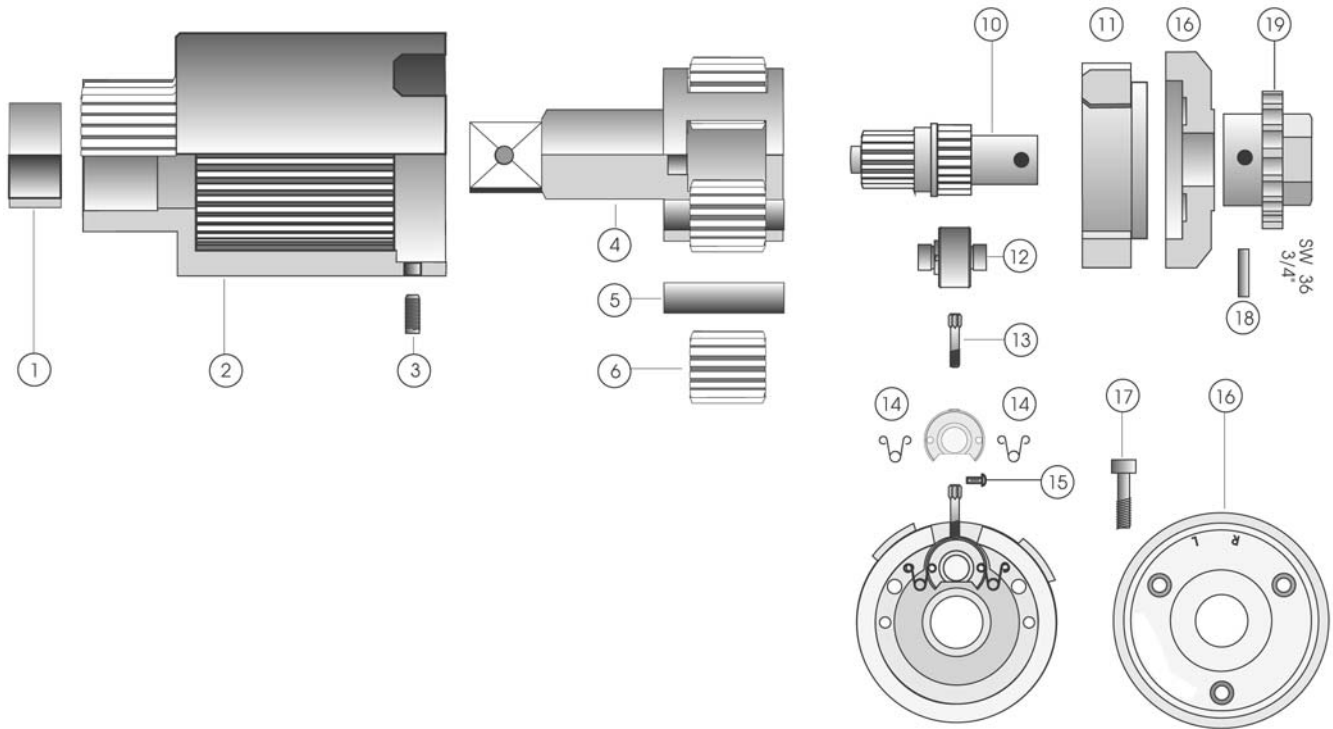

# HG15 Parts List

Rev 2 (5/9/12)

No.	Part Number	Description	Qty.
1	21-20140	Sleeve	1
2	21-10212	Gear Housing	1
3	21-20020	Stud Bolts	4
4	21-10182	Gear Cage 1"	1
5	21-20011	Bearing Pins	4
6	21-10148	Planet Gears	4
10	21-11109	Shaft	1
11	21-11101	Gear Flange	1
12	21-11111	Pawl	1
13	21-10128	Switch Screw	1
14	21-11112	Compression Springs	2
15	21-20023	Grooved Drive Stud	2
16	21-11105	Cover Plate	1
17	21-20043	Hexagon Screw	3
18	21-20022	Shear Pin	1
19	21-11114	Hand Wheel	1