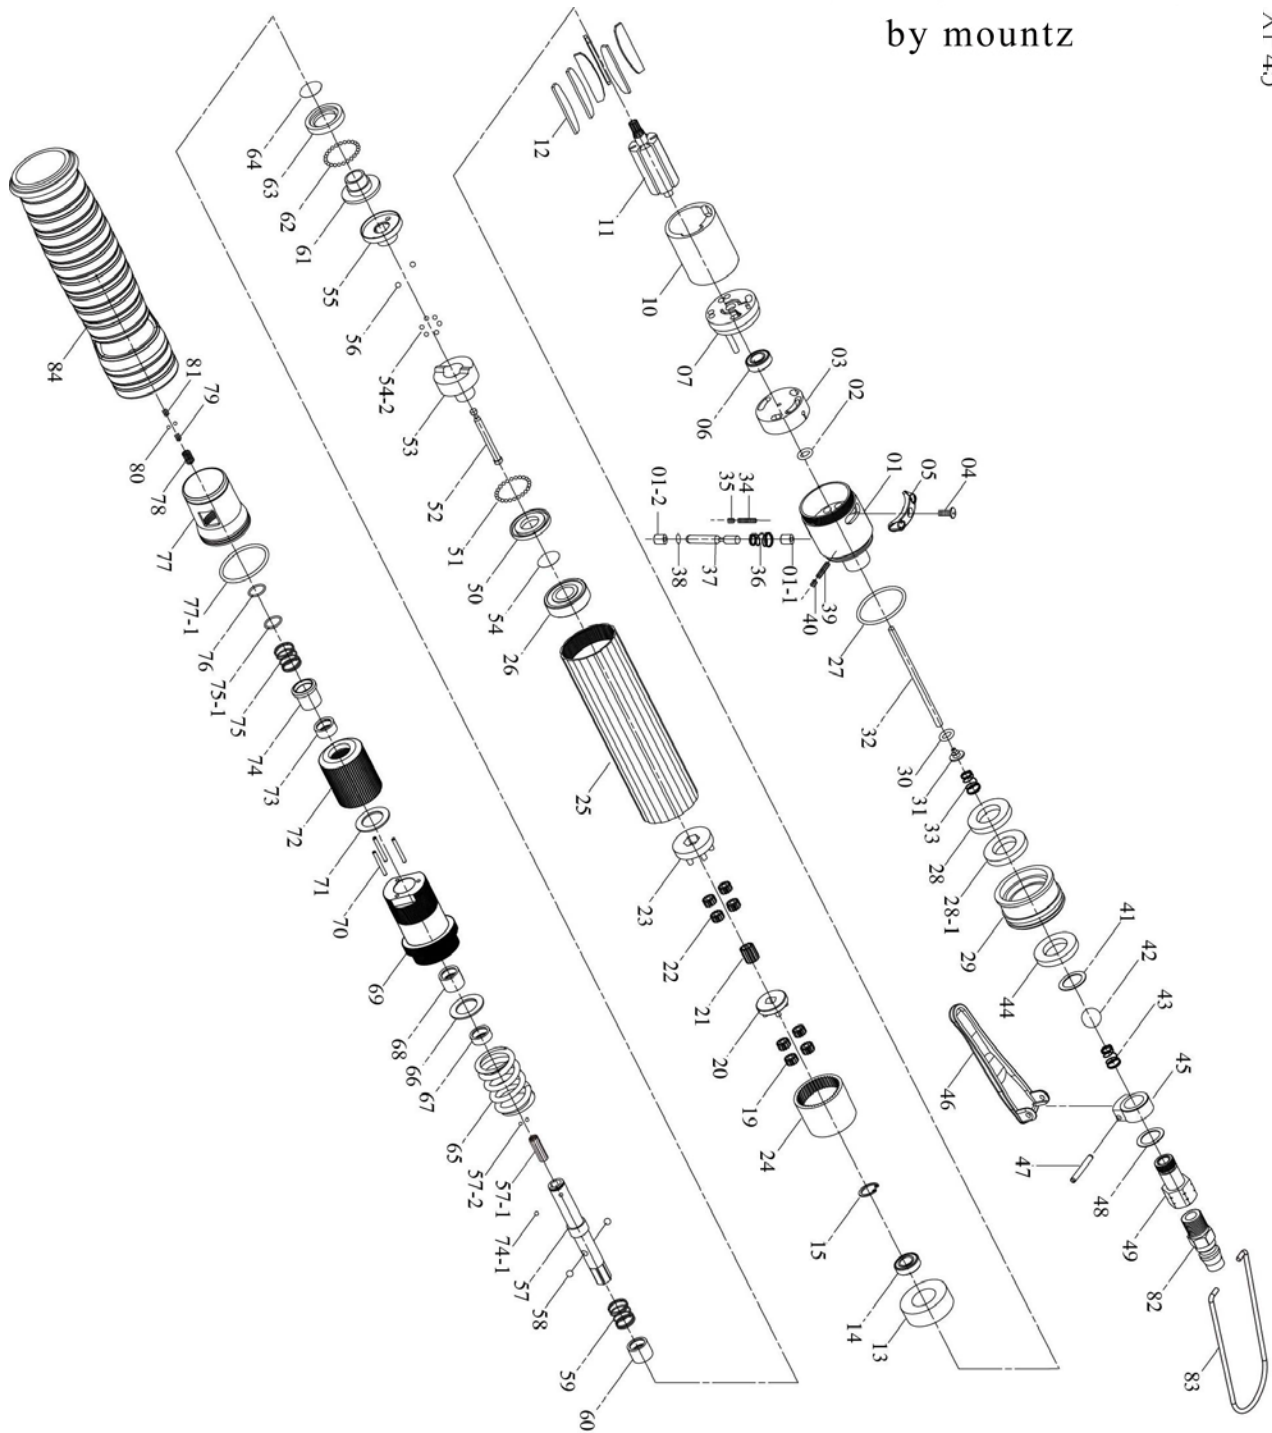

PNEUMATIC SCREWDRIVER MODEL NO.

XP45

flexPower

by mountz

XP45

www.mountztorque.com

PNEUMATIC SCREWDRIVER MODEL NO.

XP45

No.	Part No.	Part Name	Q'ty	No.	Part No.	Part Name	Q'ty
1	63-5A3102	End Housing (Black)	1	48	63-2Q5001	O Ring	1
1-1	63-2S3010	Inner Bushing	1	49	63-2S2010	Air Inlet Bushing [PT]	1
1-2	63-2S3001	Outer Bushing	1	49	63-2S6005	Air Inlet Bushing [PS]	1
2	63-7Q2005	O Ring	1	49	63-2S2007	Air Inlet Bushing [NPT]	1
3	63-2P3000	Valve	1	50	63-2S2103	Retainer	1
4	63-7S2100	Set Screw And Washer	1	51	63-7S2102	Ball	28
5	63-2L3028	Switch (Iron)	1	52	63-3S2001	Pilot Pin	1
6	63-7S2001	Ball Bearing	1	53	63-3S2211	Rear Clutch	1
7	63-1S3001	End Plate	1	54	63-6N2006	C Ring	1
10	63-1P3005	Cylinder	1	54-2	63-7S2102	Ball	6
11	63-1S3044	Rotor	1	55	63-3S2219	Center Clutch	1
12	63-1P3046-S	Oil-Free Blade	6	56	63-7S2112	Ball	2
13	63-1P3063	Front Plate	1	57	63-3S7055	Anvil	1
14	63-7S2002	Ball Bearing	1	57-1	63-7Q2002	Regulate Screw	1
15	63-6N2020	C Ring	1	57-2	63-7S2102	Ball	2
19	63-1P2101	15T Plant Gear	4	58	63-7S2105	Ball	2
20	63-1P3281	Fifth Gear Cage	1	59	63-6N2110	Spring	1
21	63-1G6085	10T Main Gear	1	60	63-3S2226	Slide Base	1
22	63-1P2101	15T Plant Gear	4	61	63-3S2222	End Clutch	1
23	63-1P2297	Fifth Gear Cage	1	62	63-7S2102	Ball	22
24	63-1S2061	Internal Gear	1	63	63-3S2231	Ball Race	1
25	63-5A3009	Center Housing (Black)	1	64	63-6N3100	C Ring	1
26	63-7S5003	Ball Bearing	1	65	63-6N3005	Torque Spring	1
27	63-7Q2015	O Ring	1	66	63-2S7121	Washer	1
28	63-2S2104	Washer	1	67	63-3S2102	Bushing	1
28-1	63-2P3010	Silencer	1	68	63-2S2240	Anvil Bushing	1
29	63-2A3005	Exhaust Deflector	1	69	63-3A2203	Clutch Housing	1
30	63-7Q2007	O Ring	1	70	63-6S2011	Needle Pin	3
31	63-6S2020	Valve Plate	1	71	63-3S3101	Regulation Washer	1
32	63-6S2009	Operating Rod	1	72	63-3A3001	Torque Ring	1
33	63-6N2101	Cone Spring	1	73	63-3S2118	Bushing	1
34	63-6S2031	Screw	1	74	63-5S2009	Bit Slide Sleeve [PULL]	1
35	63-7S2113	Screw	1	74-1	63-7S3107	Ball	1
36	63-6N2133	Spring	1	75	63-6N2003	Spring	1
37	63-2S2021	Valve Pin	1	75-1	63-2S2109	Washer	1
38	63-7Q2003	O Ring	1	76	63-6N2001	C Ring	1
39	63-6S2031-1	Screw	1	77	63-5A3511	Torque Cover (Black)	1
40	63-7S2113	Screw	1	77-1	63-2Q2003	O Ring	1
41	63-7Q6100	O Ring	1	78	63-6N3102	Spring	1
42	63-7S2109	Ball	1	79	63-7S2111	Screw	1
43	63-6N2105	Cone Spring	1	80	63-7S2102	Ball	2
44	63-2P3020	Silencer	1	81	63-7S2111	Screw	1
45	63-5A2001	Lever Set	1	82	63-2U3004	Air House Nipple	1
46	63-5L3102	Lever	1	83	63-5N3003	Suspension Ring	1
47	63-7S2202	Roll pin	1	84	63-5L3008	Soft Cover (Black)	1