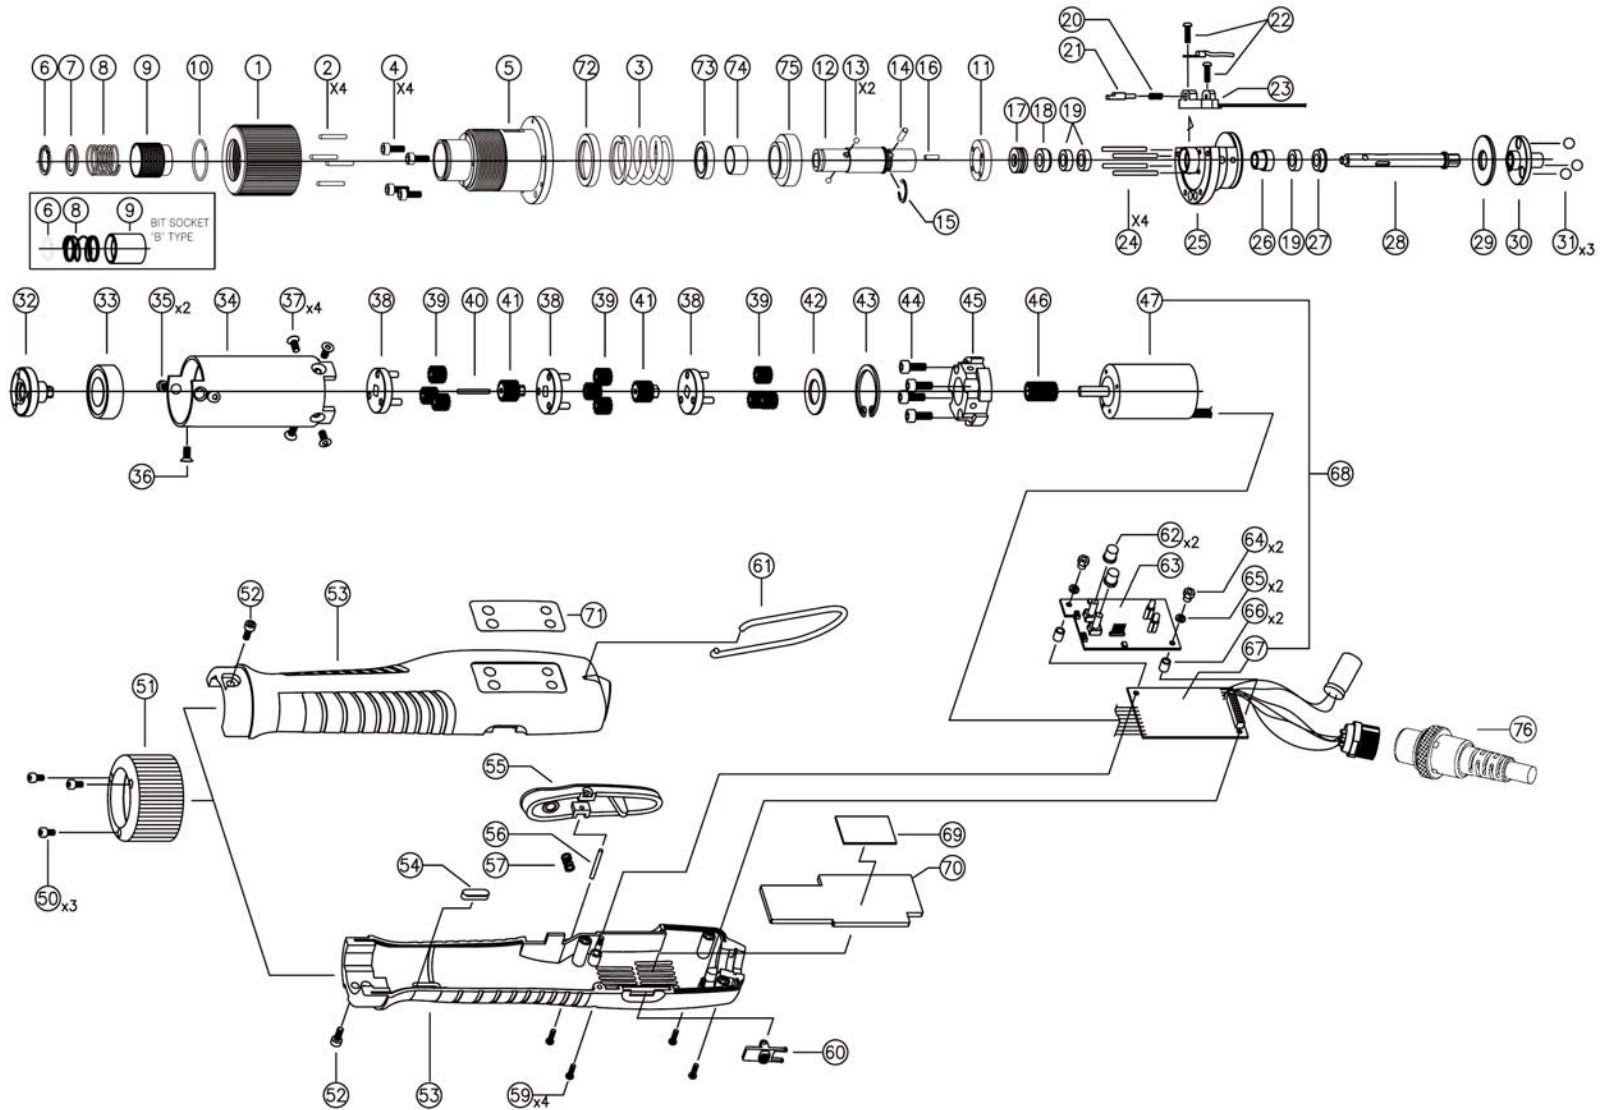

HF100N-A ESD Electric Driver (1/4 F/Hex)

Rev 2.0 5/19/17

HF100N-A ESD Electric Driver (1/4 F/Hex)

Rev 2.0 5/19/17

No.	Part Number	Description	Qty.	No.	Part Number	Description	Qty.
1	14-5000905	ADJUSTER	1	39	14-5000333	IDLE GEAR	9
2	14-5000899	ADJUST PIN	1	40	14-5000622	NEEDLE PIN	1
3	14-5001019	TORQUE SPRING	1	41	14-5000336	PINION GEAR	2
4	14-5000069	WRENCH BOLT	4	42	14-5000345	WASHER	1
5	14-3000991	TOP COVER ASSY	1	43	14-5000374	SNAP RING	1
6	14-5000945	SNAP RING	1	44	14-5000530	WRENCH BOLT	4
7	14-5000914	COLLAR SPRING SUPPORT	1	45	14-5000614	MOUNTING FLANGE	1
8	14-5000903	COLLAR SPRING	1	46	14-5000339	MOTOR PINION GEAR	1
9	14-5000912	COLLAR A	1	47	14-5000605	BLDC MOTOR	1
10	14-5000904	SLEEVE	1	50	14-PSW2201	WRENCH BOLT	3
11	14-5000616	SLEEVE SUPPORT	1	51	14-5000322	HF HOUSING NUT	1
12	14-5000909	BIT SOCKET A	1	52	14-5000476	WRENCH BOLT	2
13	14-PAL1929	STEEL BALL	2	53	14-3000915	HF HOUSING SET	1
14	14-PAL1231	GEAR HOLDER PIN	1	54	14-PKK1911	KEY	1
15	14-PSK1954	C-RING	1	55	14-3000160	LEVER ASSY	1
16	14-5000274	HOLDER PIN	1	56	14-PSK1327	NEEDLE PIN	1
17	14-PSK1921	THRUST BEARING	1	57	14-PFE1841	LEVER SPRING	1
18	14-5000457	BEARING SPACER	1	59	14-PSW2602	SCREW	4
19	14-5000376	BALL BEARING	3	60	14-PFF1130	SWITCH COVER ASSY	1
20	14-5000064	LIMIT SPRING	1	61	14-5000630	HOOK	1
21	14-3000076	SLIDE BAR ASSY	1	62	14-5000595	BUTTON CAP	2
22	14-PSW2211	SCREW	2	63	14-3000767	CONTROL PCB SET (LEVER)	1
23	14-3000528	SENSOR ASSY (LEVER)	1	64	14-PFF1824	NUT	2
24	14-5000622	NEEDLE PIN	4	65	14-PSW2803	SPRING WASHER	2
25	14-3000492	BEA. COVER ASSY (LEVER)	1	66	14-PFF1842A	PCB SUPPORT	2
26	14-5000297	BEARING SUPPORT	1	67	14-3000768	AMP PCB SET	1
27	14-5000377	BALL BEARING	1	68	14-3000772	MOTOR SET (PUSH)	1
28	14-5000316	LEVER SHAFT A	1	69	14-5000143	THERMO SILICON PAD	1
29	14-5000344	SLIDE RING (YF & HF)	1	70	14-5000786	HEAT SINK	1
30	14-5000618	LEVER SHAFT B	1	71	14-5000701	WINDOW LABEL	1
31	14-5000475	STEEL BALL	3	72	14-5000908	TORQUE SPRING WASHER	1
32	14-5000816	CLUTCH	1	73	14-5001021	BALL BEARING	1
33	14-5000474	BALL BEARING	1	74	14-5000911	6701 BEARING SPACER	1
34	14-5000613	GEAR CASE	1	75	14-5000907	TORQUE SPRING SUPPORT	1
35	14-PSW2309	WRENCH BOLT	2	76	14-PELZ932A	CABLE 6 PIN (3M, STANDARD)	1
36	14-PSW2305	SCREW	1				
37	14-5000665	SCREW	4				
38	14-3000496	GEAR HOLDER ASSY	3				